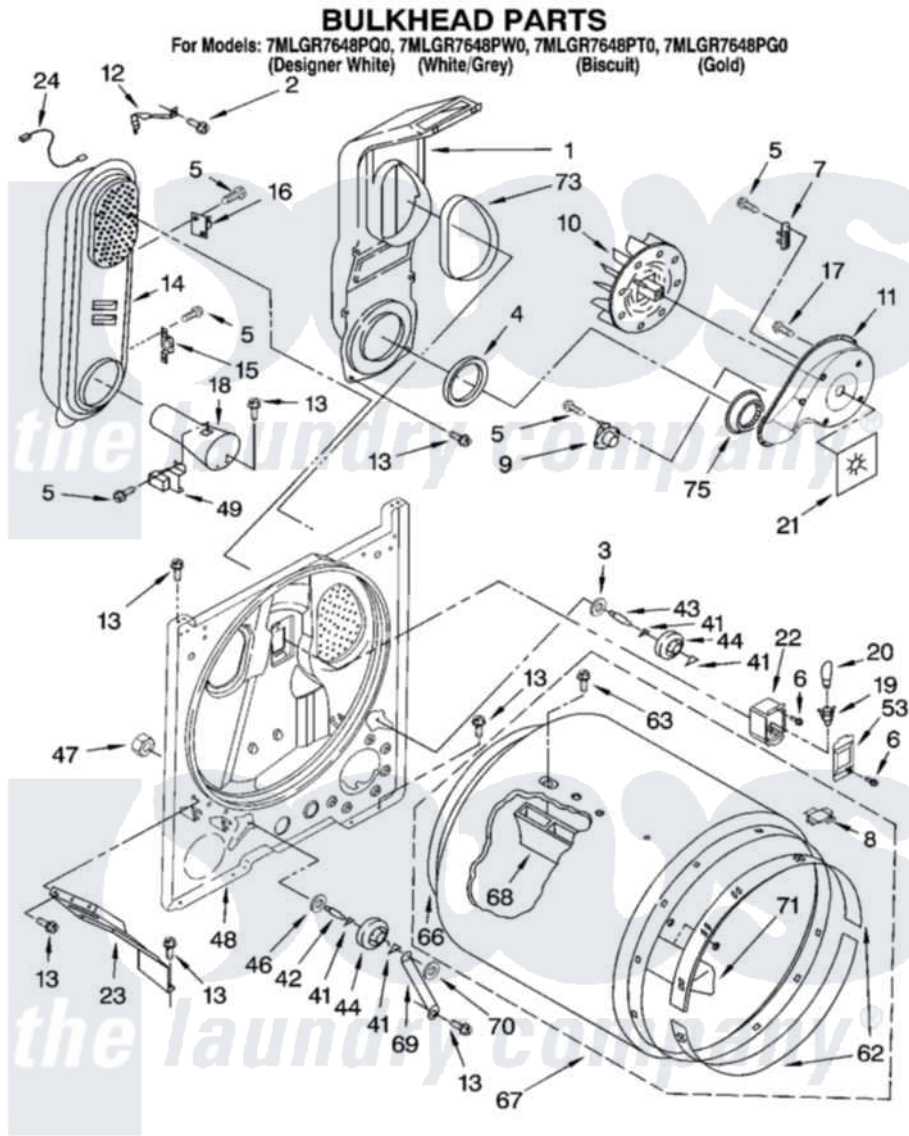

Whirlpool 7MLGR7648PQ0 03 - BULKHEAD PARTS

8180526

5

Whirlpool [Residential Whirlpool 7MLGR7648PQ0 Dryer Parts](#) Parts Diagram 03 - BULKHEAD PARTS
 Click on the part number to view part

Item	Original Part Number	Replaced By	Status	Part Description
1	348368			Lint Chute Assembly
2	489463			Screw, 8-18 X 1/16
3	3388703			Washer, Support
4	347139			Seal, Lint Chute
5	90767			Screw, 8A X 3/8 HeX Washer Head Tapping
6	487909	488729		Screw
7	3392519			Thermal Limiter
8	8066086			Plug, Drum Hole
9	3387134			Thermostat, Internal-Bias
10	694089			Wheel, Blower
11	8577230			Housing, Blower
12	3398161			CLIP
13	343641	681414		Screw, 10AB X 1/2
14	8530285	279980		Box
15	3403140			Thermostat, High-Limit 205F
16	280010			Kit, Thermal Cut-Off

17	3390647	488729	Screw
18	8066049		Funnel, Burner Light
19	3403634	W10136369	Socket, Drum Light Assembly
20	3406124	22002263	Lamp
21	3394196		Seal, Blower Shaft
22	3977373		Bracket, Drum Light
23	3406022		Bracket, Bulkhead
24	3401707		Jumper, Tco-High Limit
41	690997		Washer, Thrust
42	3399506	W10359270	Shaft, Drum Roller Threads
43	3399507	W10359269	Shaft, Drum Roller Threads
44	3397590	349241T	Support
46	348197		Washer, Support
47	3359452		Nut, Lock
48	3403413		Bulkhead
49	338906		Radiant, Sensor
53	3402841	8532165	Lens, Drum Light
62	692526	279441	BeaRng-Rng
63	97787	W10109200	Screw, Baffle Mounting
66	3406130	279857	Seal
67	695587		Drum Assembly
68	692490		Baffle, Drum
69	3976434		Bracket, Support Shaft
70	90296		Nut, Push On
71	3403636		Baffle, Drum
73	339956		Seal, Air Duct To Bulkhead
75	696302		Shield, Exhaust