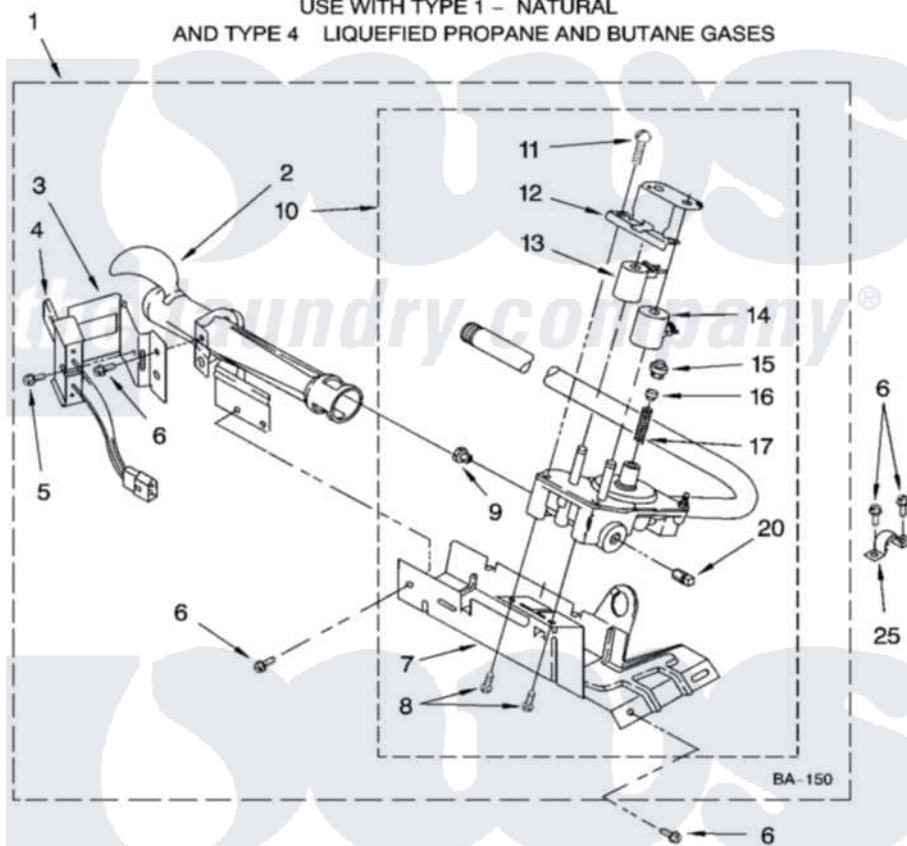

Whirlpool 7MLGR7648PQ0 04 - 8318272 BURNER ASSEMBLY, OPTIONAL PARTS (NOT INCLUDED)

8318272 BURNER ASSEMBLY

For Models: 7MLGR7648PQ0, 7MLGR7648PW0, 7MLGR7648PT0, 7MLGR7648PG0
(Designer White) (White/Grey) (Biscuit) (Gold)

USE WITH TYPE 1 - NATURAL
AND TYPE 4 LIQUEFIED PROPANE AND BUTANE GASES

the laundry company

8180528

7

Whirlpool [Residential Whirlpool 7MLGR7648PQ0 Dryer Parts](#) Parts Diagram 04 - 8318272 BURNER ASSEMBLY, OPTIONAL PARTS (NOT INCLUDED).
Click on the part number to view part

Item	Original Part Number	Replaced By	Status	Part Description
1	8318272	W10465748		Burner-Gas
2	688617	693140		Burner
3	694298			Bracket, Ignitor
4	686590	279311		Ignitor
5	3393909			Screw, 8-32 X 7/8
6	343641	681414		Screw, 10AB X 1/2
7	693986			Base, Burner
8	3387057			Screw, 10-16 X 1/2 Orifice, Burner
9	234826			Orifice, Burner Type 1
"	229742			Orifice, Burner
"	234868			Orifice, Burner
10	8318277	W10337269		Valve-Gas
11	694421			Screw, Bracket Mounting
12	694538			Bracket, Shunt

the laundry company