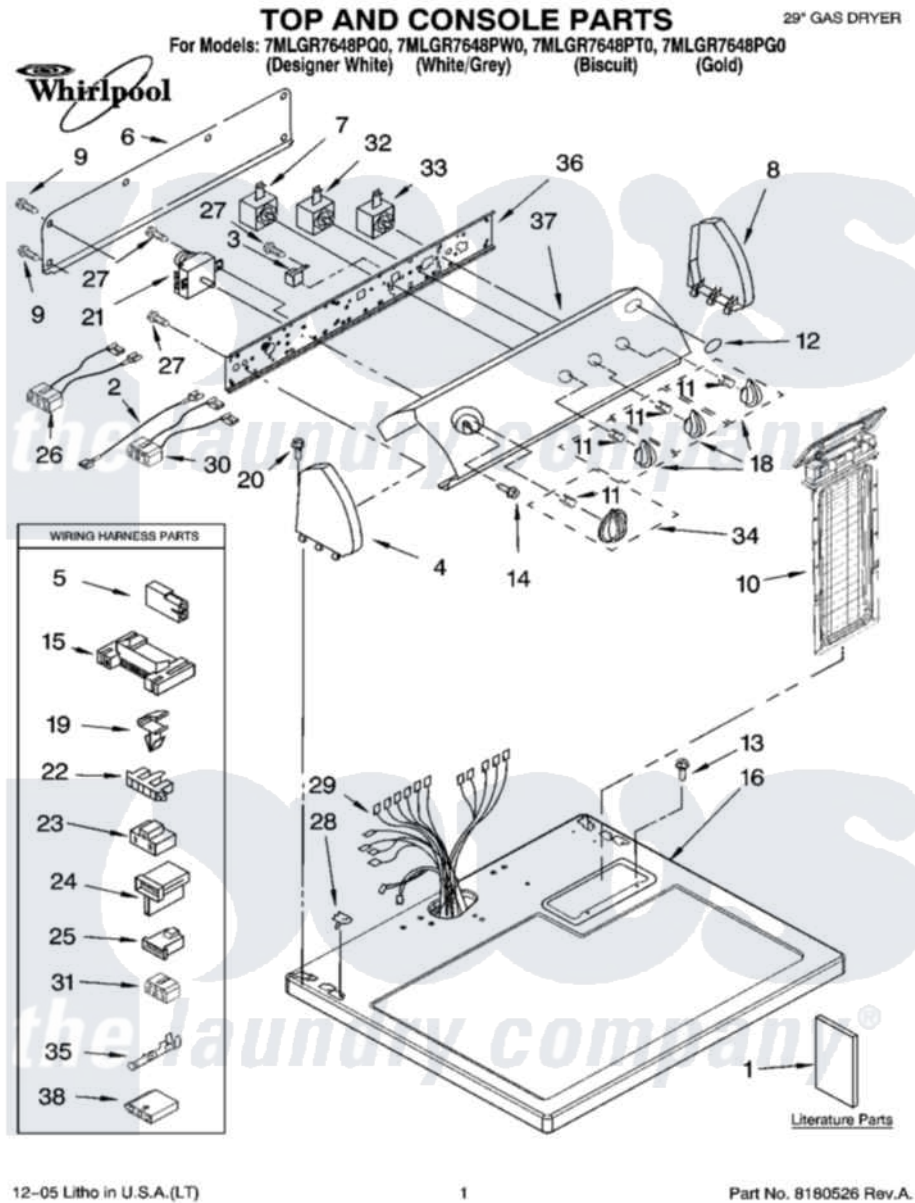

Whirlpool 7MLGR7648PT0 01 - TOP AND CONSOLE PARTS

Whirlpool Residential Whirlpool 7MLGR7648PT0 Dryer Parts Parts Diagram 01 - TOP AND CONSOLE PARTS
 Click on the part number to view part

Item	Original Part Number	Replaced By	Status	Part Description
1	8564241		Not Available	Instructions, Installation
"	8572911		Not Available	Sheet, Cycle Feature
"	8565897		Not Available	Use And Care Guide
"	3979703		Not Available	Wiring Diagram
"	N/A		Not Available	Following May Be Purchased DO-IT-YOURSELF REPAIR MANUALS
"	677818		Not Available	Manual, Do-It- Yourself Repair (Dryer)
2	3401684			Jumper, Wire
3	694419			Mini-Buzzer
4	8271365	279962		Endcap
"	8271368	279965		Endcap
5	717252			Receptacle, Terminal
6	8274261			Do-It-Yourself Repair Manuals
7	3399639			Switch, Rotary Temperature
8	8271359	279962		Endcap

"	8271362	279965	Endcap
9	693995		Screw, Hex Head
10	8557857		Screen, Lint
"	8557858		Screen, Lint
11	8536939		Clip, Knob
12	3400985		Medallion
13	688983	487240	Screw, For Mtg. Service Capacitor
14	8533951	3400859	Screw, Grounding
15	3395683		Receptacle, Multi-Terminal
16	8557930	8563985	Top
"	8557931	8563986	Top
18	8544935		Knob, Control
"	8544936		Knob, Control
"	8544938		Knob, Control
19	3394427		Clip-Harness
20	388326		Screw, 8-18 X 1.25
21	8299766		Timer Assembly
22	3397269		Connector, Timer
23	3401144		Connector
24	3403499		Connector, 2-Position
25	3403498		Connector, 3-Position
26	3397695		Wire, Jumper
27	8533971	90767	Screw, 8A X 3/8 HeX Washer Head Tapping
28	357213		Nut, Push-In
29	8299879		Harness, Wiring
30	3396029	8539893	Wire, Jumper
31	3347243		Block, Disconnect
32	3405156		Switch, Rotary
33	3398095		Switch, Push-To-Start
34	8544955		Timer Knob Assembly
"	8544956		Timer Knob Assembly
"	8544958		Timer Knob Assembly
35	94614		Terminal
36	8544895		Bracket, Control
37	8318804		Panel, Control
"	8318806		Panel, Control
"	8318805		Panel, Control
"	8577307	Not Available	Panel, Control (Includes Illus. 12) (Gold)
38	3936144		Do-It-Yourself Repair Manuals