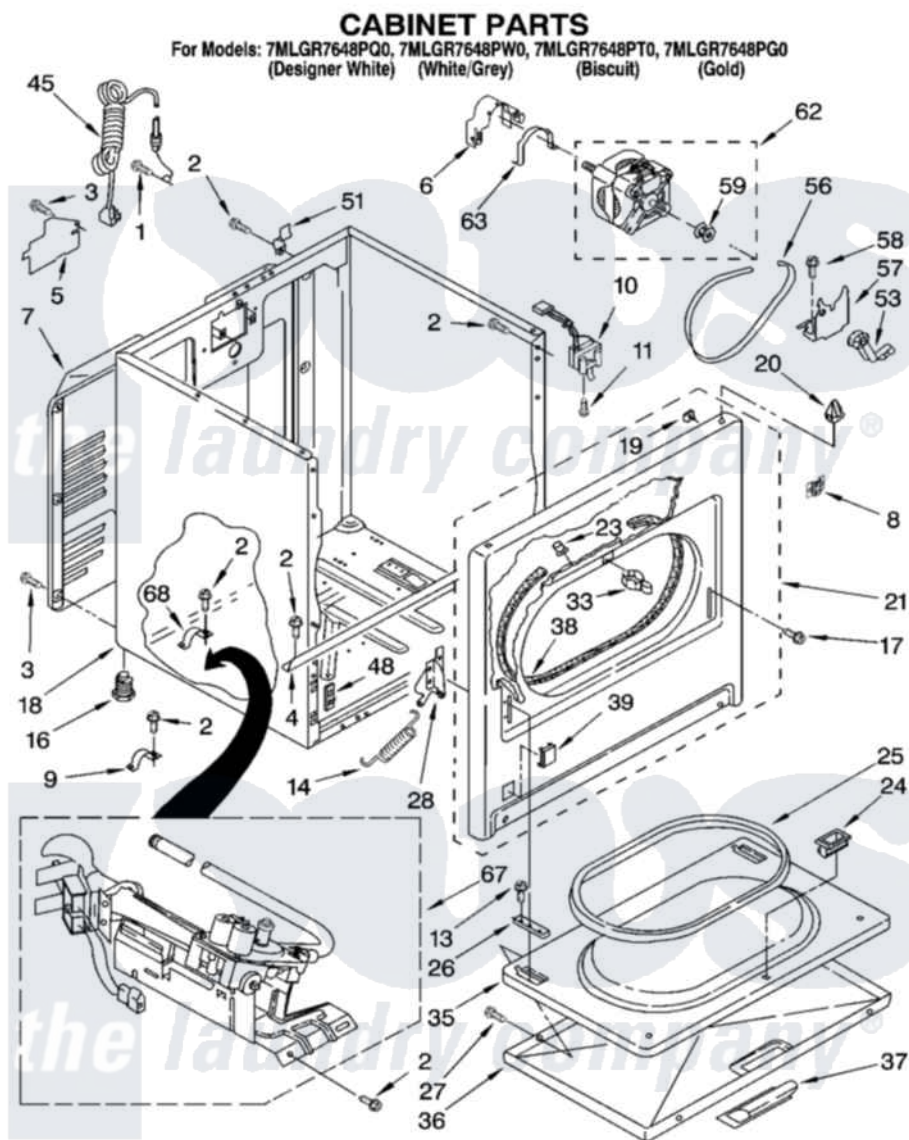

Whirlpool 7MLGR7648PT0 02 - CABINET PARTS

8180526

3

Whirlpool [Residential Whirlpool 7MLGR7648PT0 Dryer Parts](#) Parts Diagram 02 - CABINET PARTS
 Click on the part number to view part

Item	Original Part Number	Replaced By	Status	Part Description
1	697776	4331106		Screw, No.10-32 X 7/16
2	343641	681414		Screw, 10AB X 1/2
3	693995			Screw, Hex Head
4	8541400			Bracket, Cabinet
5	3396795			Cover, Terminal Block
6	3404162			Clamp, Motor
7	3396805	280043		Panel-Rear
8	8546676	W10041960		Spring, Door
9	3980175			Clamp, Elbow
10	3406107			Door Switch Assembly
11	697773	3395530		Screw
13	3357011	308685		Side Trim)
14	8541401	W10041960		Spring, Door
16	3392100	49621		Feet-Leveling
"	279810			Foot-Optional
17	342043	486146		Screw

18	8530603	8533643	Cabinet
"	8530606	3977306	Cabinet
19	98234		Clip, U-Bend
20	690363	18776	Lock, Front Top
21	3395197	279740	Panel
"	3977243	279890	Panel
23	685203	279220	Clip
24	3389441		Door Catch Assembly
25	3390731		Seal, Door
26	337189		Clip, Hinge
27	694091		Trim, Side Right Hand
28	8066056		Hinge, Door
"	8066057		Hinge, Door
33	696144	279570	Latch
35	695737		Door, Rear
36	3393549		Door, Front
"	3977241		Door, Front
37	690270	348721	Handle
"	3977242		Handle, Door
38	3406129		Seal And Bearing Assembly
39	3394975		Plug, Front Panel
"	3394978		Plug, Front Panel
45	344020	3401402	Cord, Power
48	3394083		Clip, Front Panel
51	238088	8066217	Hinge, Top
53	691366		Idler And Pulley Assembly
56	8066065	341241	Belt
57	348780		Base, Motor
58	3400500		Bolt, 3405245 5/16-18 X 3/4
59	3394341	W10299847	Pulley-Motor
62	8066206	279827	Motor-Drve
63	660658		Clamp, Motor Mounting 343481 685441
67	8318272	W10465748	Burner-Gas
68	341029		Clamp, Pipe Door Spring