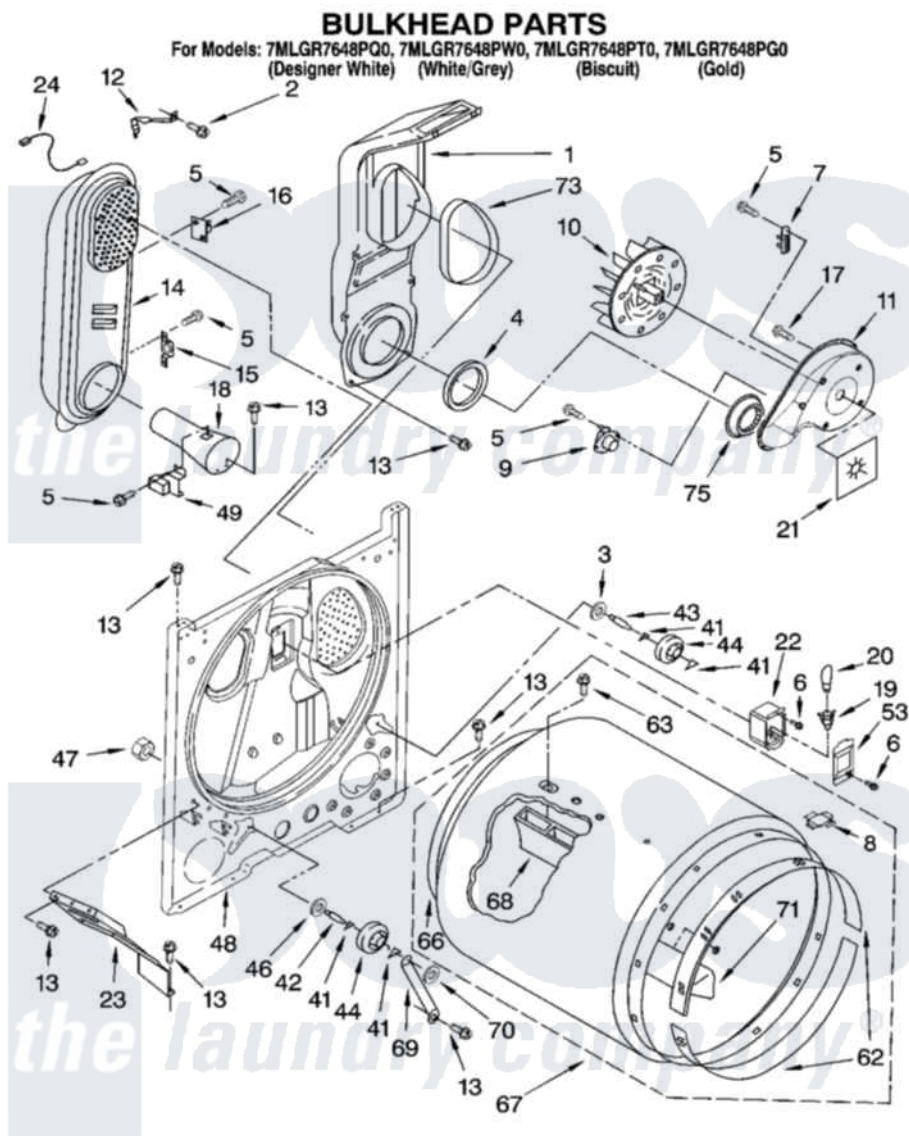

Whirlpool 7MLGR7648PT0 03 - BULKHEAD PARTS

8180526

5

Whirlpool [Residential Whirlpool 7MLGR7648PT0 Dryer Parts](#) Parts Diagram 03 - BULKHEAD PARTS
Click on the part number to view part

Item	Original Part Number	Replaced By	Status	Part Description
1	348368			Lint Chute Assembly
2	489463			Screw, 8-18 X 1/16
3	3388703			Washer, Support
4	347139			Seal, Lint Chute
5	90767			Screw, 8A X 3/8 HeX Washer Head Tapping
6	487909	488729		Screw
7	3392519			Thermal Limiter
8	8066086			Plug, Drum Hole
9	3387134			Thermostat, Internal-Bias
10	694089			Wheel, Blower
11	8577230			Housing, Blower
12	3398161			CLIP
13	343641	681414		Screw, 10AB X 1/2
14	8530285	279980		Box
15	3403140			Thermostat, High-Limit 205F
16	280010			Kit, Thermal Cut-Off

17	3390647	488729	Screw
18	8066049		Funnel, Burner Light
19	3403634	W10136369	Socket, Drum Light Assembly
20	3406124	22002263	Lamp
21	3394196		Seal, Blower Shaft
22	3977373		Bracket, Drum Light
23	3406022		Bracket, Bulkhead
24	3401707		Jumper, Tco-High Limit
41	690997		Washer, Thrust
42	3399506	W10359270	Shaft, Drum Roller Threads
43	3399507	W10359269	Shaft, Drum Roller Threads
44	3397590	349241T	Support
46	348197		Washer, Support
47	3359452		Nut, Lock
48	3403413		Bulkhead
49	338906		Radiant, Sensor
53	3402841	8532165	Lens, Drum Light
62	692526	279441	BeaRng-Rng
63	97787	W10109200	Screw, Baffle Mounting
66	3406130	279857	Seal
67	695587		Drum Assembly
68	692490		Baffle, Drum
69	3976434		Bracket, Support Shaft
70	90296		Nut, Push On
71	3403636		Baffle, Drum
73	339956		Seal, Air Duct To Bulkhead
75	696302		Shield, Exhaust