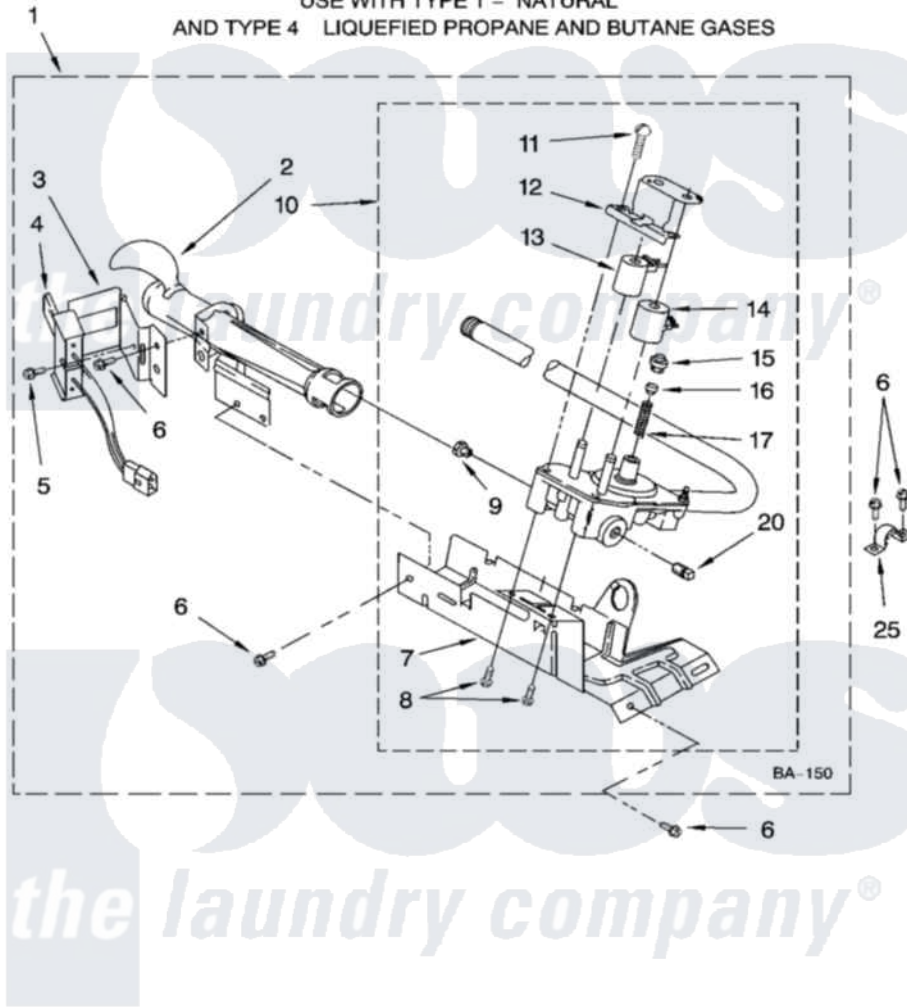

**Whirlpool 7MLGR7648PT0 04 - 8318272 BURNER ASSEMBLY, OPTIONAL PARTS (NOT INCLUDED)**

**8318272 BURNER ASSEMBLY**  
 For Models: 7MLGR7648PQ0, 7MLGR7648PW0, 7MLGR7648PT0, 7MLGR7648PG0  
 (Designer White) (White/Grey) (Biscuit) (Gold)  
 USE WITH TYPE 1 - NATURAL  
 AND TYPE 4 LIQUEFIED PROPANE AND BUTANE GASES

8180526

7

Whirlpool [Residential Whirlpool 7MLGR7648PT0 Dryer Parts](#) Parts Diagram 04 - 8318272 BURNER ASSEMBLY, OPTIONAL PARTS (NOT INCLUDED).  
 Click on the part number to view part

Item	Original Part Number	Replaced By	Status	Part Description
1	8318272	<a href="#">W10465748</a>		Burner-Gas
2	688617	<a href="#">693140</a>		Burner
3	<a href="#">694298</a>			Bracket, Ignitor
4	686590	<a href="#">279311</a>		Ignitor
5	<a href="#">3393909</a>			Screw, 8-32 X 7/8
6	343641	<a href="#">681414</a>		Screw, 10AB X 1/2
7	693986			Base, Burner
8	<a href="#">3387057</a>			Screw, 10-16 X 1/2 Orifice, Burner
9	<a href="#">234826</a>			Orifice, Burner Type 1
"	<a href="#">229742</a>			Orifice, Burner
"	<a href="#">234868</a>			Orifice, Burner
10	8318277	<a href="#">W10337269</a>		Valve-Gas
11	<a href="#">694421</a>			Screw, Bracket Mounting
12	<a href="#">694538</a>			Bracket, Shunt