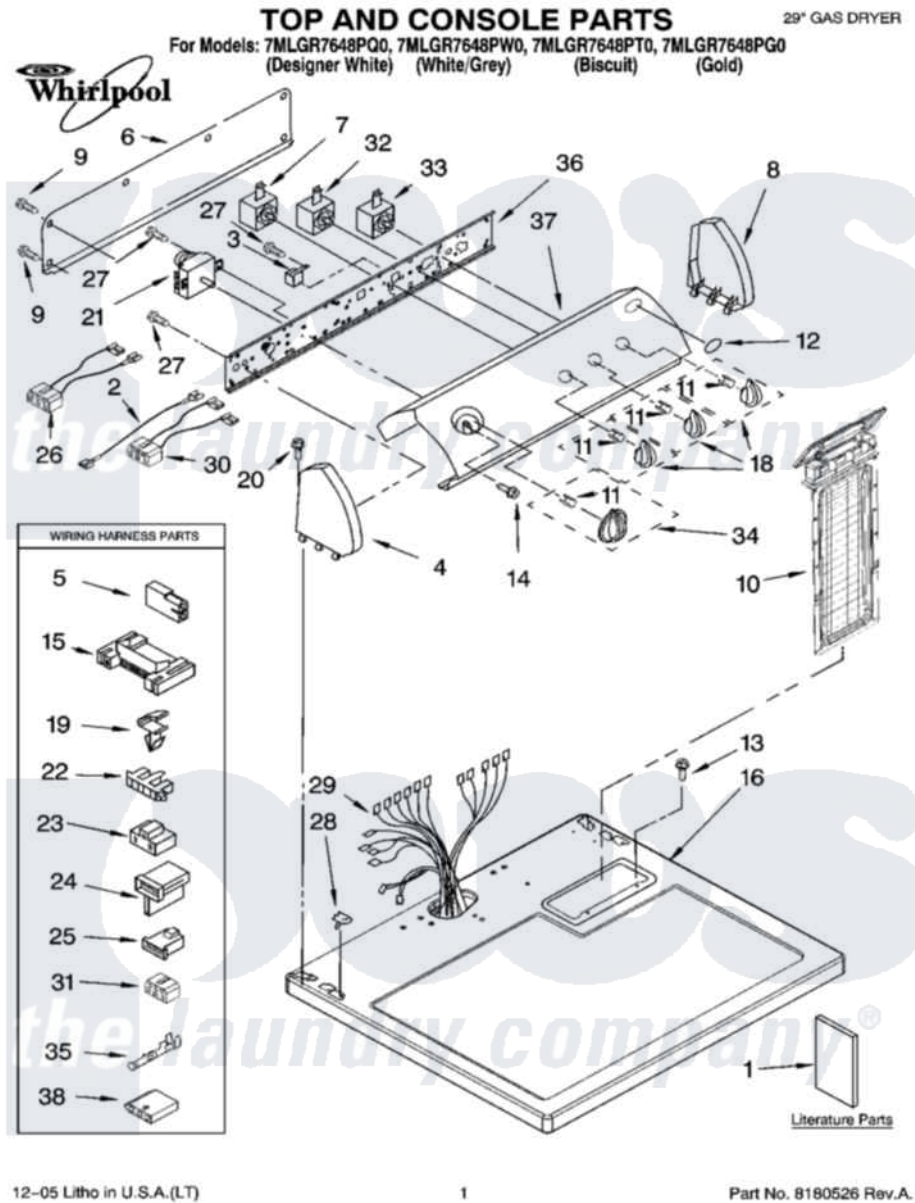

Whirlpool 7MLGR7648PW0 01 - TOP AND CONSOLE PARTS

Whirlpool Residential Whirlpool 7MLGR7648PW0 Dryer Parts Parts Diagram 01 - TOP AND CONSOLE PARTS
 Click on the part number to view part

Item	Original Part Number	Replaced By	Status	Part Description
1	8564241		Not Available	Instructions, Installation
"	8572911		Not Available	Sheet, Cycle Feature
"	8565897		Not Available	Use And Care Guide
"	3979703		Not Available	Wiring Diagram
"	N/A		Not Available	Following May Be Purchased DO-IT-YOURSELF REPAIR MANUALS
"	677818		Not Available	Manual, Do-It- Yourself Repair (Dryer)
2	3401684			Jumper, Wire
3	694419			Mini-Buzzer
4	8271365	279962		Endcap
"	8271368	279965		Endcap
5	717252			Receptacle, Terminal
6	8274261			Do-It-Yourself Repair Manuals
7	3399639			Switch, Rotary Temperature
8	8271359	279962		Endcap

"	8271362	279965	Endcap
9	693995		Screw, Hex Head
10	8557857		Screen, Lint
"	8557858		Screen, Lint
11	8536939		Clip, Knob
12	3400985		Medallion
13	688983	487240	Screw, For Mtg. Service Capacitor
14	8533951	3400859	Screw, Grounding
15	3395683		Receptacle, Multi-Terminal
16	8557930	8563985	Top
"	8557931	8563986	Top
18	8544935		Knob, Control
"	8544936		Knob, Control
"	8544938		Knob, Control
19	3394427		Clip-Harness
20	388326		Screw, 8-18 X 1.25
21	8299766		Timer Assembly
22	3397269		Connector, Timer
23	3401144		Connector
24	3403499		Connector, 2-Position
25	3403498		Connector, 3-Position
26	3397695		Wire, Jumper
27	8533971	90767	Screw, 8A X 3/8 HeX Washer Head Tapping
28	357213		Nut, Push-In
29	8299879		Harness, Wiring
30	3396029	8539893	Wire, Jumper
31	3347243		Block, Disconnect
32	3405156		Switch, Rotary
33	3398095		Switch, Push-To-Start
34	8544955		Timer Knob Assembly
"	8544956		Timer Knob Assembly
"	8544958		Timer Knob Assembly
35	94614		Terminal
36	8544895		Bracket, Control
37	8318804		Panel, Control
"	8318806		Panel, Control
"	8318805		Panel, Control
"	8577307	Not Available	Panel, Control (Includes Illus. 12) (Gold)
38	3936144		Do-It-Yourself Repair Manuals