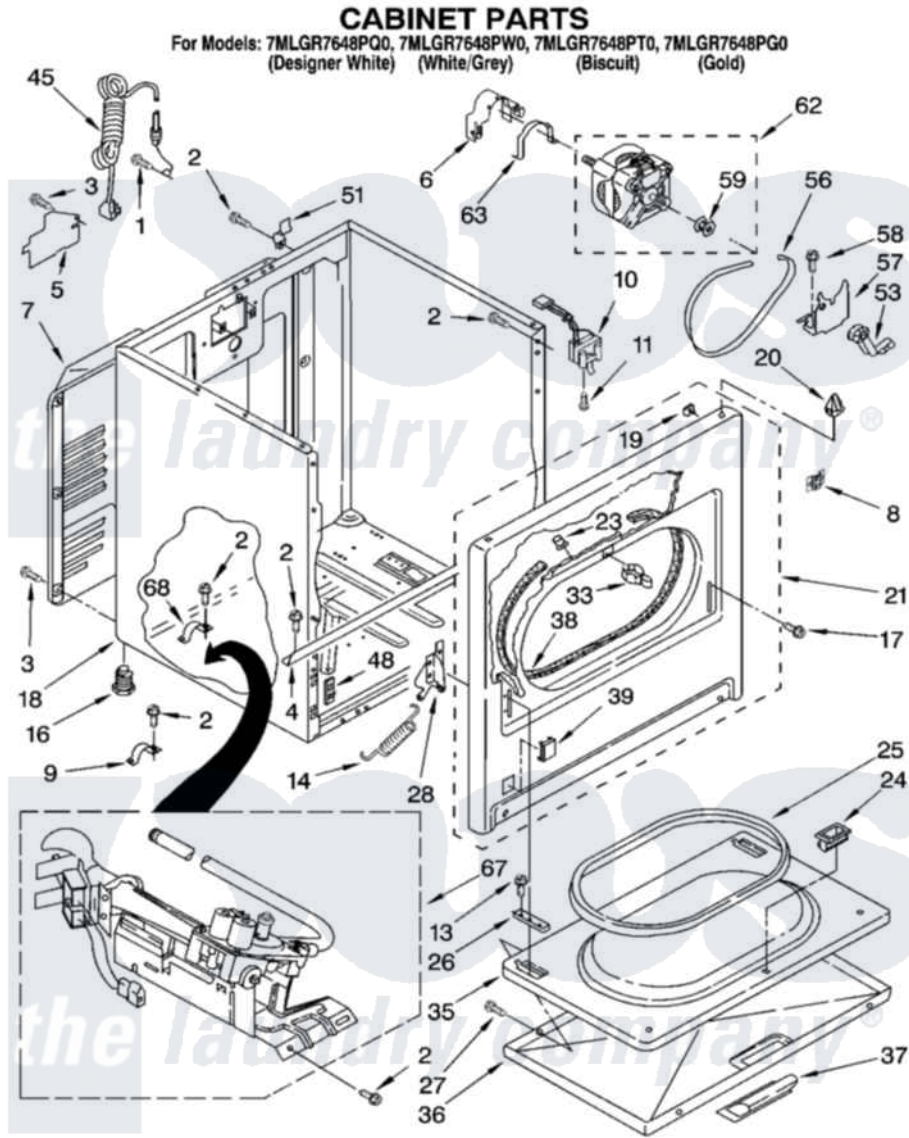

Whirlpool 7MLGR7648PW0 02 - CABINET PARTS

8180526

3

Whirlpool [Residential Whirlpool 7MLGR7648PW0 Dryer Parts](#) Parts Diagram 02 - CABINET PARTS
 Click on the part number to view part

Item	Original Part Number	Replaced By	Status	Part Description
1	697776	4331106		Screw, No.10-32 X 7/16
2	343641	681414		Screw, 10AB X 1/2
3	693995			Screw, Hex Head
4	8541400			Bracket, Cabinet
5	3396795			Cover, Terminal Block
6	3404162			Clamp, Motor
7	3396805	280043		Panel-Rear
8	8546676	W10041960		Spring, Door
9	3980175			Clamp, Elbow
10	3406107			Door Switch Assembly
11	697773	3395530		Screw
13	3357011	308685		Side Trim)
14	8541401	W10041960		Spring, Door
16	3392100	49621		Feet-Leveling
"	279810			Foot-Optional
17	342043	486146		Screw

18	8530603	8533643	Cabinet
"	8530606	3977306	Cabinet
19	98234		Clip, U-Bend
20	690363	18776	Lock, Front Top
21	3395197	279740	Panel
"	3977243	279890	Panel
23	685203	279220	Clip
24	3389441		Door Catch Assembly
25	3390731		Seal, Door
26	337189		Clip, Hinge
27	694091		Trim, Side Right Hand
28	8066056		Hinge, Door
"	8066057		Hinge, Door
33	696144	279570	Latch
35	695737		Door, Rear
36	3393549		Door, Front
"	3977241		Door, Front
37	690270	348721	Handle
"	3977242		Handle, Door
38	3406129		Seal And Bearing Assembly
39	3394975		Plug, Front Panel
"	3394978		Plug, Front Panel
45	344020	3401402	Cord, Power
48	3394083		Clip, Front Panel
51	238088	8066217	Hinge, Top
53	691366		Idler And Pulley Assembly
56	8066065	341241	Belt
57	348780		Base, Motor
58	3400500		Bolt, 3405245 5/16-18 X 3/4
59	3394341	W10299847	Pulley-Motor
62	8066206	279827	Motor-Drve
63	660658		Clamp, Motor Mounting 343481 685441
67	8318272	W10465748	Burner-Gas
68	341029		Clamp, Pipe Door Spring