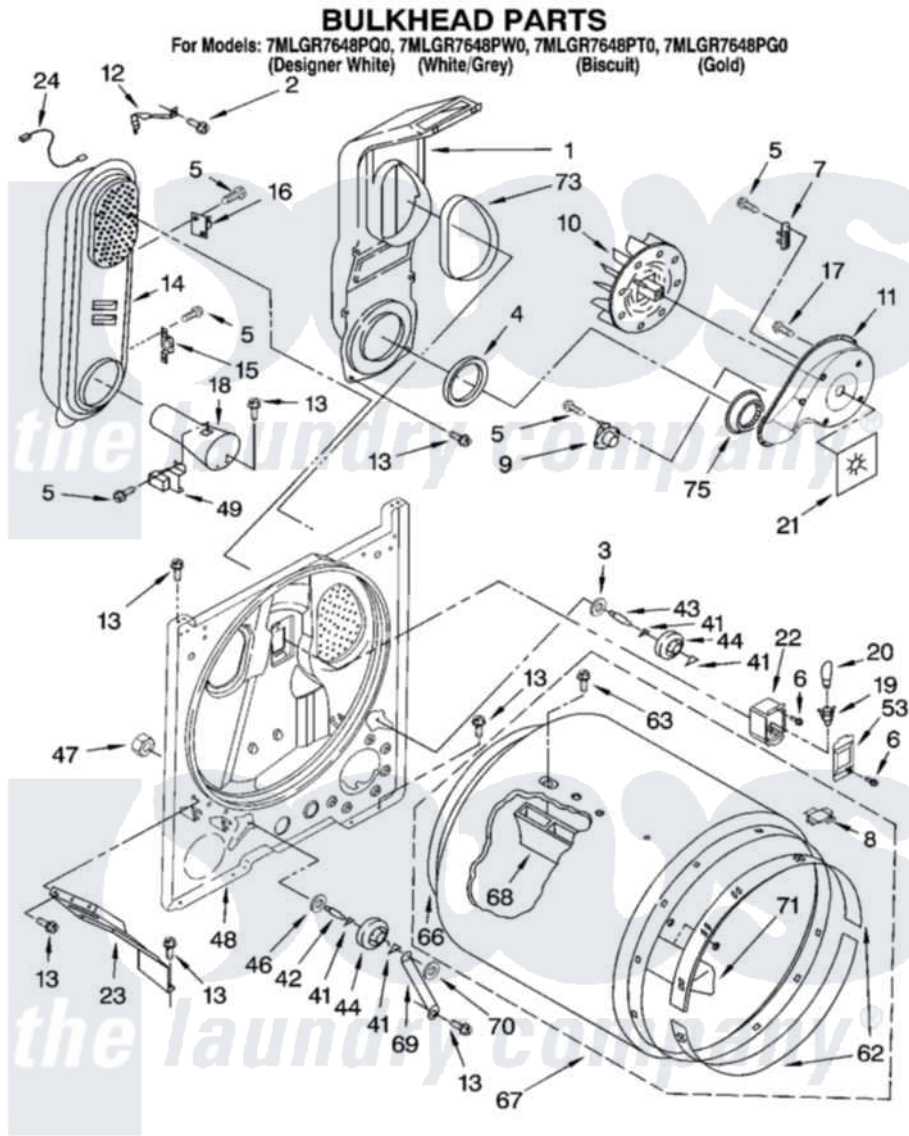

# Whirlpool 7MLGR7648PW0 03 - BULKHEAD PARTS

8180526

5

Whirlpool [Residential Whirlpool 7MLGR7648PW0 Dryer Parts](#) Parts Diagram 03 - BULKHEAD PARTS  
Click on the part number to view part

| Item | Original Part Number    | Replaced By            | Status | Part Description                        |
|------|-------------------------|------------------------|--------|---|
| 1    | <a href="#">348368</a>  |                        |        | Lint Chute Assembly                     |
| 2    | <a href="#">489463</a>  |                        |        | Screw, 8-18 X 1/16                      |
| 3    | <a href="#">3388703</a> |                        |        | Washer, Support                         |
| 4    | <a href="#">347139</a>  |                        |        | Seal, Lint Chute                        |
| 5    | <a href="#">90767</a>   |                        |        | Screw, 8A X 3/8 HeX Washer Head Tapping |
| 6    | 487909                  | <a href="#">488729</a> |        | Screw                                   |
| 7    | <a href="#">3392519</a> |                        |        | Thermal Limiter                         |
| 8    | <a href="#">8066086</a> |                        |        | Plug, Drum Hole                         |
| 9    | <a href="#">3387134</a> |                        |        | Thermostat, Internal-Bias               |
| 10   | <a href="#">694089</a>  |                        |        | Wheel, Blower                           |
| 11   | <a href="#">8577230</a> |                        |        | Housing, Blower                         |
| 12   | 3398161                 |                        |        | CLIP                                    |
| 13   | 343641                  | <a href="#">681414</a> |        | Screw, 10AB X 1/2                       |
| 14   | 8530285                 | <a href="#">279980</a> |        | Box                                     |
| 15   | <a href="#">3403140</a> |                        |        | Thermostat, High-Limit 205F             |
| 16   | <a href="#">280010</a>  |                        |        | Kit, Thermal Cut-Off                    |