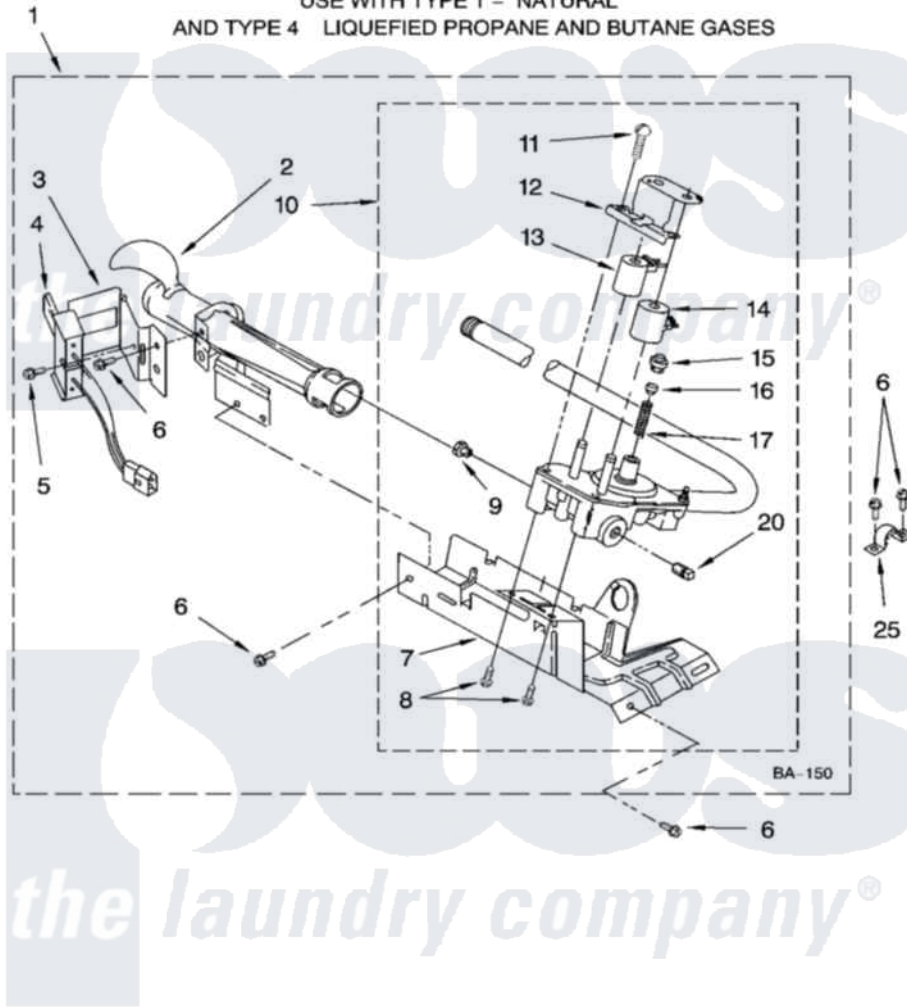

**Whirlpool 7MLGR7648PW0 04 - 8318272 BURNER ASSEMBLY, OPTIONAL PARTS (NOT INCLUDED)**

**8318272 BURNER ASSEMBLY**

For Models: 7MLGR7648PQ0, 7MLGR7648PW0, 7MLGR7648PT0, 7MLGR7648PG0  
 (Designer White) (White/Grey) (Biscuit) (Gold)

USE WITH TYPE 1 - NATURAL  
 AND TYPE 4 LIQUEFIED PROPANE AND BUTANE GASES

8180528

7

Whirlpool [Residential Whirlpool 7MLGR7648PW0 Dryer Parts](#) Parts Diagram 04 - 8318272 BURNER ASSEMBLY, OPTIONAL PARTS (NOT INCLUDED).  
 Click on the part number to view part

Item	Original Part Number	Replaced By	Status	Part Description
1	8318272	<a href="#">W10465748</a>		Burner-Gas
2	688617	<a href="#">693140</a>		Burner
3	<a href="#">694298</a>			Bracket, Ignitor
4	686590	<a href="#">279311</a>		Ignitor
5	<a href="#">3393909</a>			Screw, 8-32 X 7/8
6	343641	<a href="#">681414</a>		Screw, 10AB X 1/2
7	693986			Base, Burner
8	<a href="#">3387057</a>			Screw, 10-16 X 1/2 Orifice, Burner
9	<a href="#">234826</a>			Orifice, Burner Type 1
"	<a href="#">229742</a>			Orifice, Burner
"	<a href="#">234868</a>			Orifice, Burner
10	8318277	<a href="#">W10337269</a>		Valve-Gas
11	<a href="#">694421</a>			Screw, Bracket Mounting
12	<a href="#">694538</a>			Bracket, Shunt