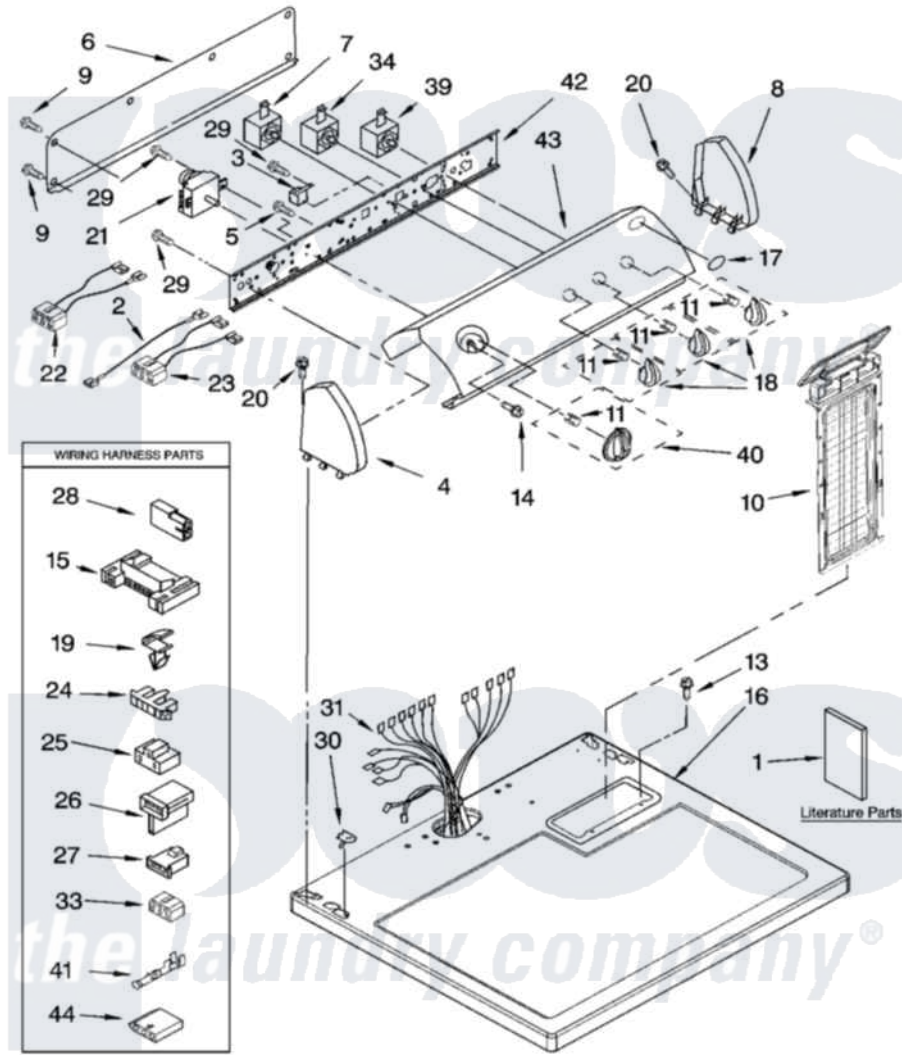

Whirlpool 7MLGR8620PW0 01 - TOP AND CONSOLE PARTS

TOP AND CONSOLE PARTS

For Model: 7MLGR8620PW0
(White/Grey)

29" GAS DRYER

8-04 Litho in U.S.A. (djc)

1

Part No. 8180515

Whirlpool [Residential Whirlpool 7MLGR8620PW0 Dryer Parts](#) Parts Diagram 01 - TOP AND CONSOLE PARTS
Click on the part number to view part

Item	Original Part Number	Replaced By	Status	Part Description
1	8564241		Not Available	Instructions, Installation
"	8564245		Not Available	Sheet, Cycle Feature
"	8564243		Not Available	Guide, Use & Care
"	3979703		Not Available	Wiring Diagram
"	N/A		Not Available	Following May Be Purchased DO-IT-YOURSELF REPAIR MANUALS
"	677818		Not Available	Manual, Do-It- Yourself Repair (Dryer)
2	3401684			Jumper, Wire
3	694419			Mini-Buzzer
4	8271365	279962		Endcap
5	8533971	90767		Screw, 8A X 3/8 HeX Washer Head Tapping
6	8274261			Do-It-Yourself Repair Manuals
7	3399639			Switch, Rotary Temperature
8	8271359	279962		Endcap
9	693995			Screw, Hex Head

10	8557857		Screen, Lint
11	8536939		Clip, Knob
13	688983	487240	Screw, For Mtg. Service Capacitor
14	8533951	3400859	Screw, Grounding
15	3395683		Receptacle, Multi-Terminal
16	8557930	8563985	Top
17	3400985		Medallion
18	8544937		Knob, Control
19	3394427		Clip-Harness
20	388326		Screw, 8-18 X 1.25
21	8299766		Timer Assembly
22	3397695		Wire, Jumper
23	3396029	8539893	Wire, Jumper
24	3397269		Connector, Timer
25	3401144		Connector
26	3403499		Connector, 2-Postion
27	3403498		Connector, 3-Position
28	717252		Receptacle, Terminal
29	3390646	W10139210	Screw, 8-18 X 5/16
30	357213		Nut, Push-In
31	8299879		Harness, Wiring
33	3347243		Block, Disconnect
34	3405156		Switch, Rotary
39	3398095		Switch, Push-To-Start
40	8544957		Timer Knob Assembly
41	94614		Terminal
42	8544895		Bracket, Control
43	8564210		Panel, Control
44	3936144		Do-It-Yourself Repair Manuals