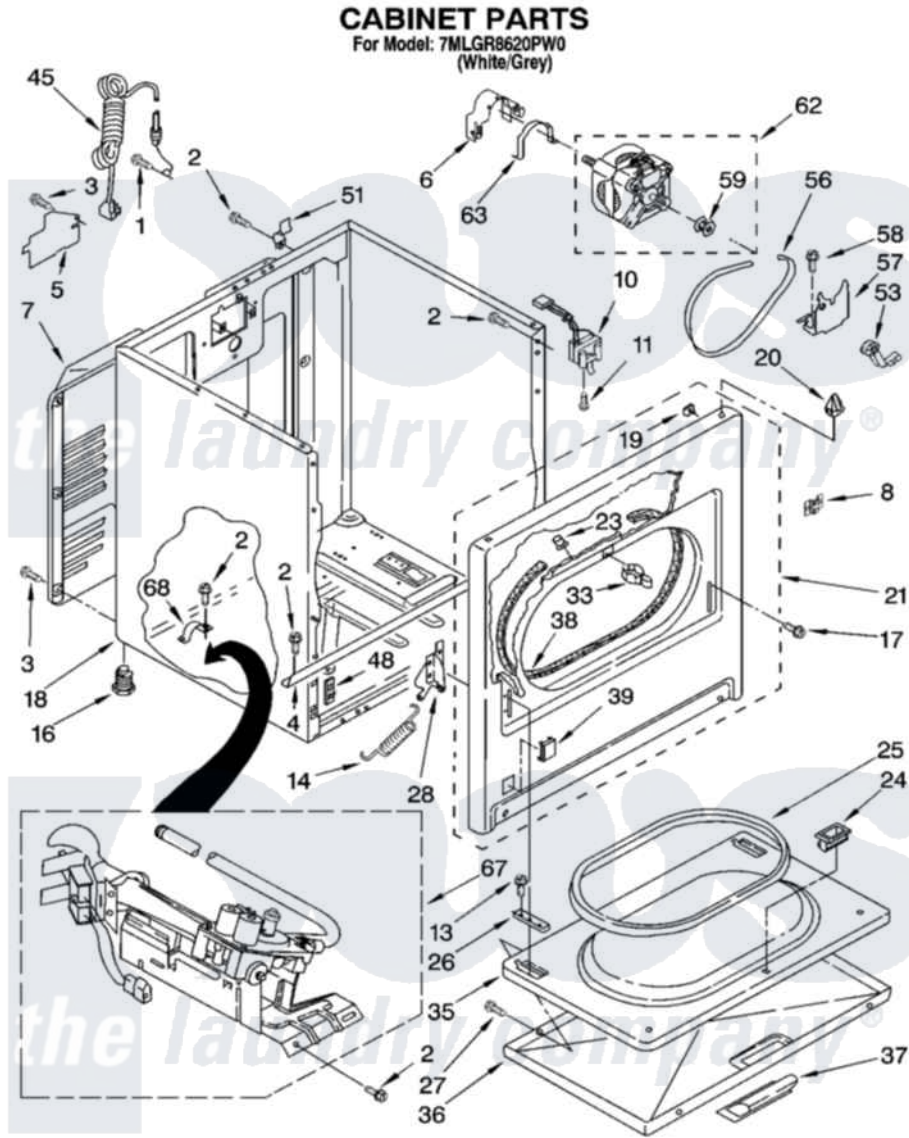

Whirlpool 7MLGR8620PW0 02 - CABINET PARTS

8180515

3

Whirlpool [Residential Whirlpool 7MLGR8620PW0 Dryer Parts](#) Parts Diagram 02 - CABINET PARTS
Click on the part number to view part

Item	Original Part Number	Replaced By	Status	Part Description
1	697776	4331106		Screw, No.10-32 X 7/16
2	343641	681414		Screw, 10AB X 1/2
3	693995			Screw, Hex Head
4	8541400			Bracket, Cabinet
5	3396795			Cover, Terminal Block
6	3404162			Clamp, Motor
7	3396805	280043		Panel-Rear
8	8546676	W10041960		Spring, Door
10	3406107			Door Switch Assembly
11	697773	3395530		Screw
13	3357011	308685		Side Trim)
14	8541401	W10041960		Spring, Door
16	3392100	49621		Feet-Leveling
"	279810			Foot-Optional
17	342043	486146		Screw
18	8530603	8533643		Cabinet

19	98234		Clip, U-Bend
20	690363	18776	Lock, Front Top
21	3395197	279740	Panel
23	685203	279220	Clip
24	3389441		Door Catch Assembly
25	3390731		Seal, Door
26	337189		Clip, Hinge
27	694091		Trim, Side Right Hand
28	8066056		Hinge, Door
"	8066057		Hinge, Door
33	696144	279570	Latch
35	695737		Door, Rear
36	3393549		Door, Front
37	690270	348721	Handle
38	3406129		Seal And Bearing Assembly
39	3394975		Plug, Front Panel
45	344020	3401402	Cord, Power
48	3394083		Clip, Front Panel
51	238088	8066217	Hinge, Top
53	691366		Idler And Pulley Assembly
56	8066065	341241	Belt
57	348780		Base, Motor
58	3400500		Bolt, 3405245 5/16-18 X 3/4
59	3394341	W10299847	Pulley-Motor
62	8538262	279827	Motor-Drve
63	660658		Clamp, Motor Mounting 343481 685441
67	8318272	W10465748	Burner-Gas
68	341029		Clamp, Pipe Door Spring