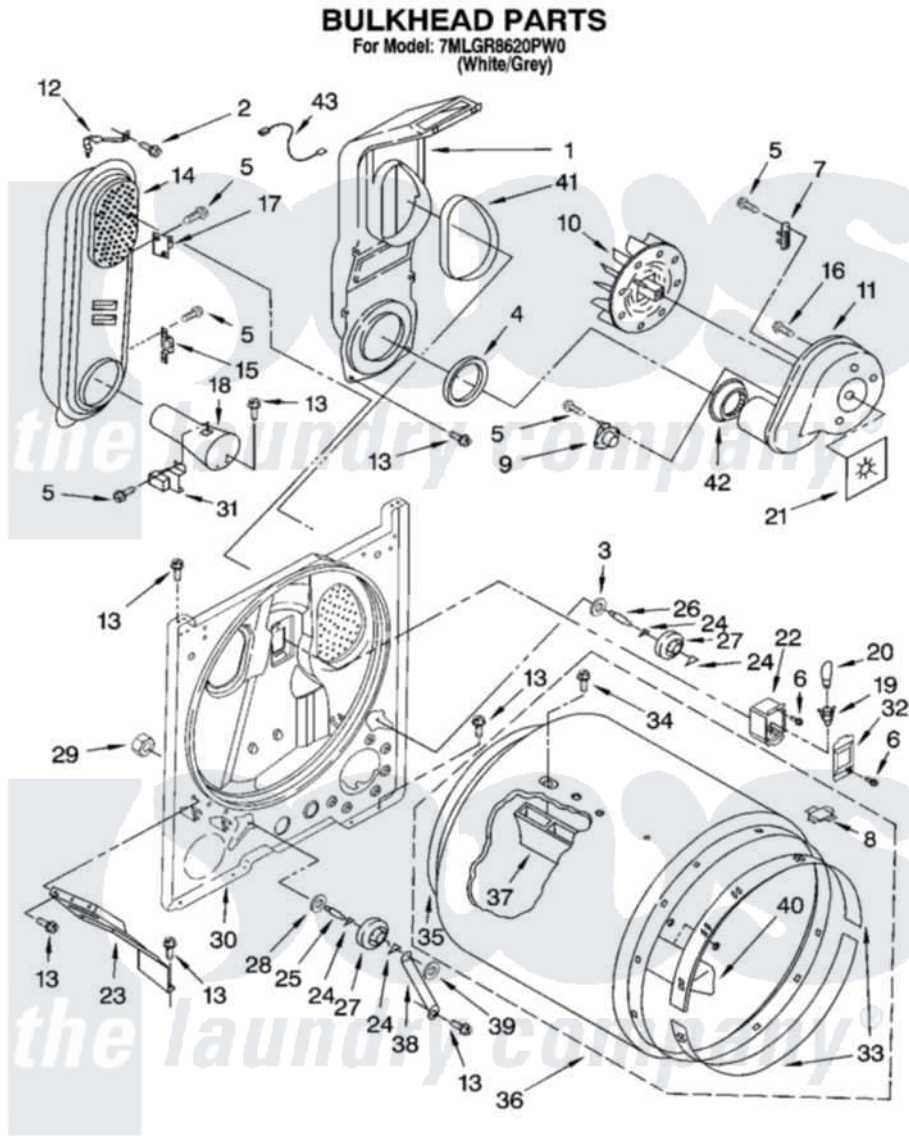

# Whirlpool 7MLGR8620PW0 03 - BULKHEAD PARTS

8180515

5

Whirlpool [Residential Whirlpool 7MLGR8620PW0 Dryer Parts](#) Parts Diagram 03 - BULKHEAD PARTS  
Click on the part number to view part

Item	Original Part Number	Replaced By	Status	Part Description
1	<a href="#">348368</a>			Lint Chute Assembly
2	<a href="#">489463</a>			Screw, 8-18 X 1/16
3	<a href="#">3388703</a>			Washer, Support
4	<a href="#">347139</a>			Seal, Lint Chute
5	<a href="#">90767</a>			Screw, 8A X 3/8 HeX Washer Head Tapping
6	487909	<a href="#">488729</a>		Screw
7	<a href="#">3392519</a>			Thermal Limiter
8	<a href="#">8066086</a>			Plug, Drum Hole
9	<a href="#">3387134</a>			Thermostat, Internal-Bias
10	<a href="#">694089</a>			Wheel, Blower
11	8557384	<a href="#">8577230</a>		Housing, Blower
12	3398161			CLIP
13	343641	<a href="#">681414</a>		Screw, 10AB X 1/2
14	8530285	<a href="#">279980</a>		Box
15	<a href="#">3403140</a>			Thermostat, High-Limit 205F
16	3390647	<a href="#">488729</a>		Screw