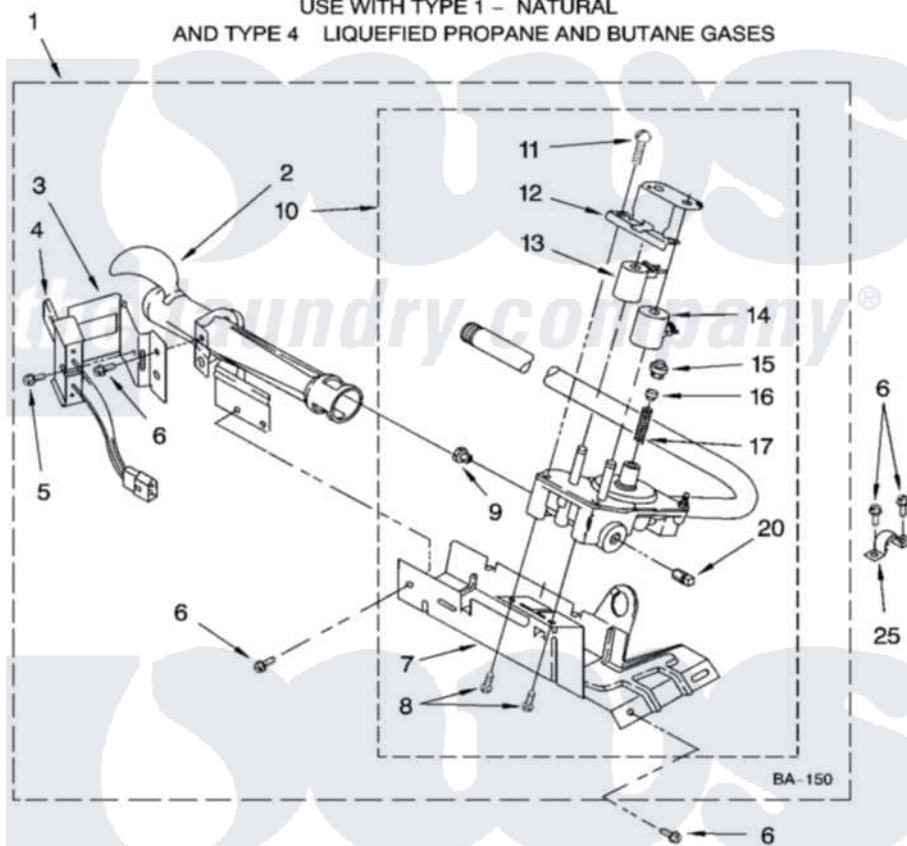

Whirlpool 7MLGR8620PW0 04 - 8318272 BURNER ASSEMBLY, OPTIONAL PARTS (NOT INCLUDED)

8318272 BURNER ASSEMBLY

For Model: 7MLGR8620PW0
(White/Grey)

USE WITH TYPE 1 - NATURAL
AND TYPE 4 LIQUEFIED PROPANE AND BUTANE GASES

8180515

7

Whirlpool [Residential Whirlpool 7MLGR8620PW0 Dryer Parts](#) Parts Diagram 04 - 8318272 BURNER ASSEMBLY, OPTIONAL PARTS (NOT INCLUDED).
Click on the part number to view part

Item	Original Part Number	Replaced By	Status	Part Description
1	8318272	W10465748		Burner-Gas
2	688617	693140		Burner
3	694298			Bracket, Ignitor
4	686590	279311		Ignitor
5	3393909			Screw, 8-32 X 7/8
6	343641	681414		Screw, 10AB X 1/2
7	693986			Base, Burner
8	3387057			Screw, 10-16 X 1/2 Orifice, Burner
9	234826			Orifice, Burner Type 1
"	229742			Orifice, Burner
"	234868			Orifice, Burner
10	8318277	W10337269		Valve-Gas
11	694421			Screw, Bracket Mounting
12	694538			Bracket, Shunt