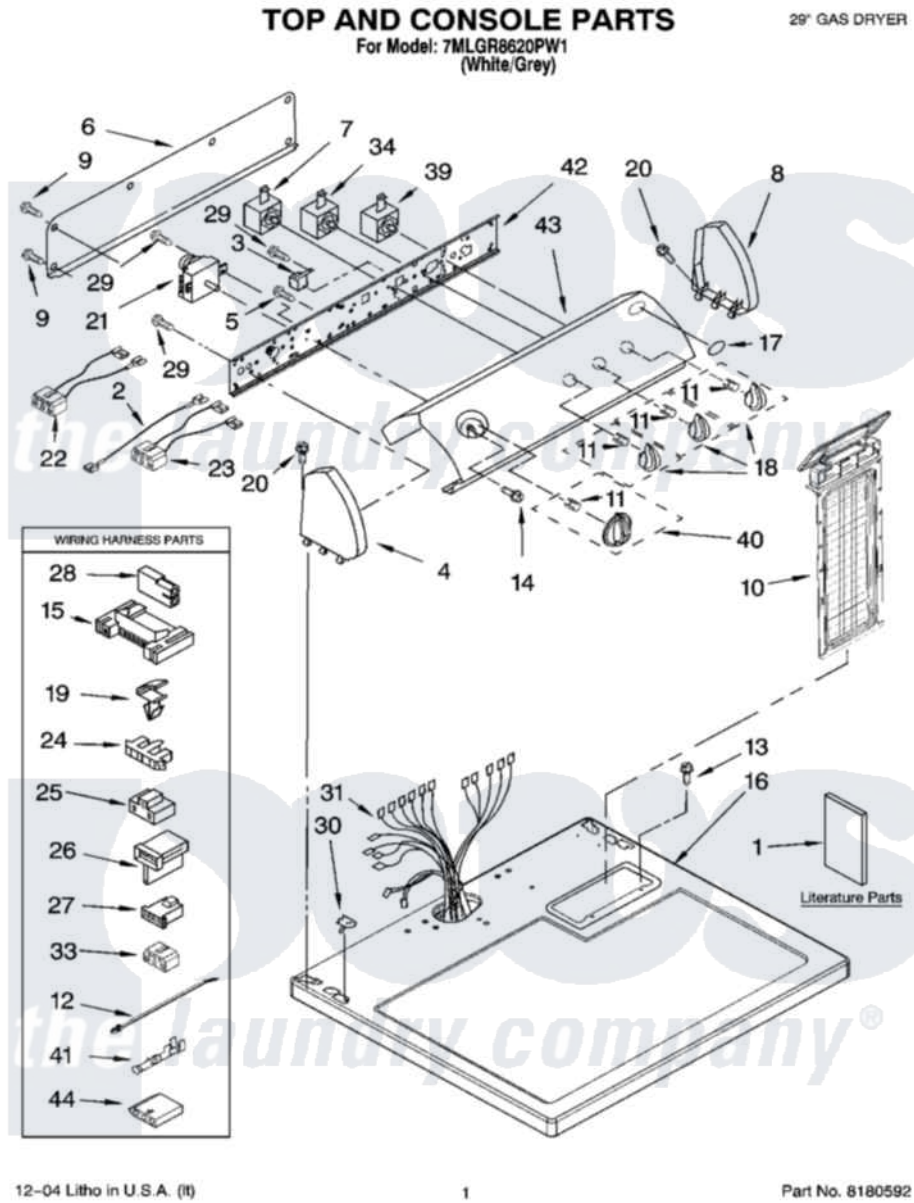

# Whirlpool 7MLGR8620PW1 01 - TOP AND CONSOLE PARTS

Whirlpool [Residential Whirlpool 7MLGR8620PW1 Dryer Parts](#) Parts Diagram 01 - TOP AND CONSOLE PARTS  
Click on the part number to view part

Item	Original Part Number	Replaced By	Status	Part Description
1	8564241		Not Available	Instructions, Installation
"	8564245		Not Available	Sheet, Cycle Feature
"	8564243		Not Available	Guide, Use & Care
"	3979703		Not Available	Wiring Diagram
"	N/A		Not Available	Following May Be Purchased DO-IT-YOURSELF REPAIR MANUALS
"	677818		Not Available	Manual, Do-It- Yourself Repair (Dryer)
2	<a href="#">3401684</a>			Jumper, Wire
3	<a href="#">694419</a>			Mini-Buzzer
4	8271365	<a href="#">279962</a>		Endcap
5	8533971	<a href="#">90767</a>		Screw, 8A X 3/8 HeX Washer Head Tapping
6	<a href="#">8274261</a>			Do-It-Yourself Repair Manuals
7	<a href="#">3399639</a>			Switch, Rotary Temperature
8	8271359	<a href="#">279962</a>		Endcap
9	<a href="#">693995</a>			Screw, Hex Head