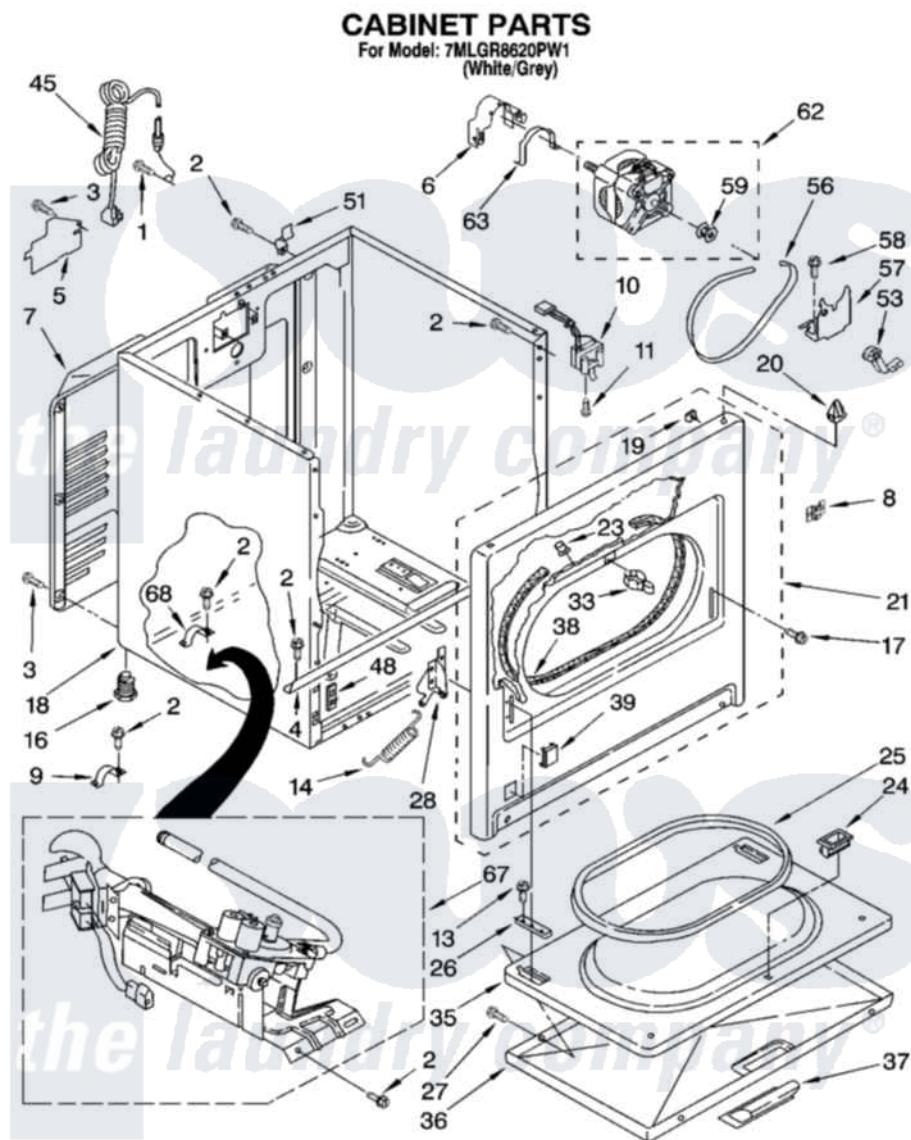

# Whirlpool 7MLGR8620PW1 02 - CABINET PARTS

8190592

3

Whirlpool [Residential Whirlpool 7MLGR8620PW1 Dryer Parts](#) Parts Diagram 02 - CABINET PARTS  
Click on the part number to view part

Item	Original Part Number	Replaced By	Status	Part Description
1	697776	<a href="#">4331106</a>		Screw, No.10-32 X 7/16
2	343641	<a href="#">681414</a>		Screw, 10AB X 1/2
3	<a href="#">693995</a>			Screw, Hex Head
4	<a href="#">8541400</a>			Bracket, Cabinet
5	<a href="#">3396795</a>			Cover, Terminal Block
6	<a href="#">3404162</a>			Clamp, Motor
7	3396805	<a href="#">280043</a>		Panel-Rear
8	8546676	<a href="#">W10041960</a>		Spring, Door
9	<a href="#">3980175</a>			Clamp, Elbow
10	<a href="#">3406107</a>			Door Switch Assembly
11	697773	<a href="#">3395530</a>		Screw
13	3357011	<a href="#">308685</a>		Side Trim )
14	8541401	<a href="#">W10041960</a>		Spring, Door
16	3392100	<a href="#">49621</a>		Feet-Leveling
"	<a href="#">279810</a>			Foot-Optional
17	342043	<a href="#">486146</a>		Screw