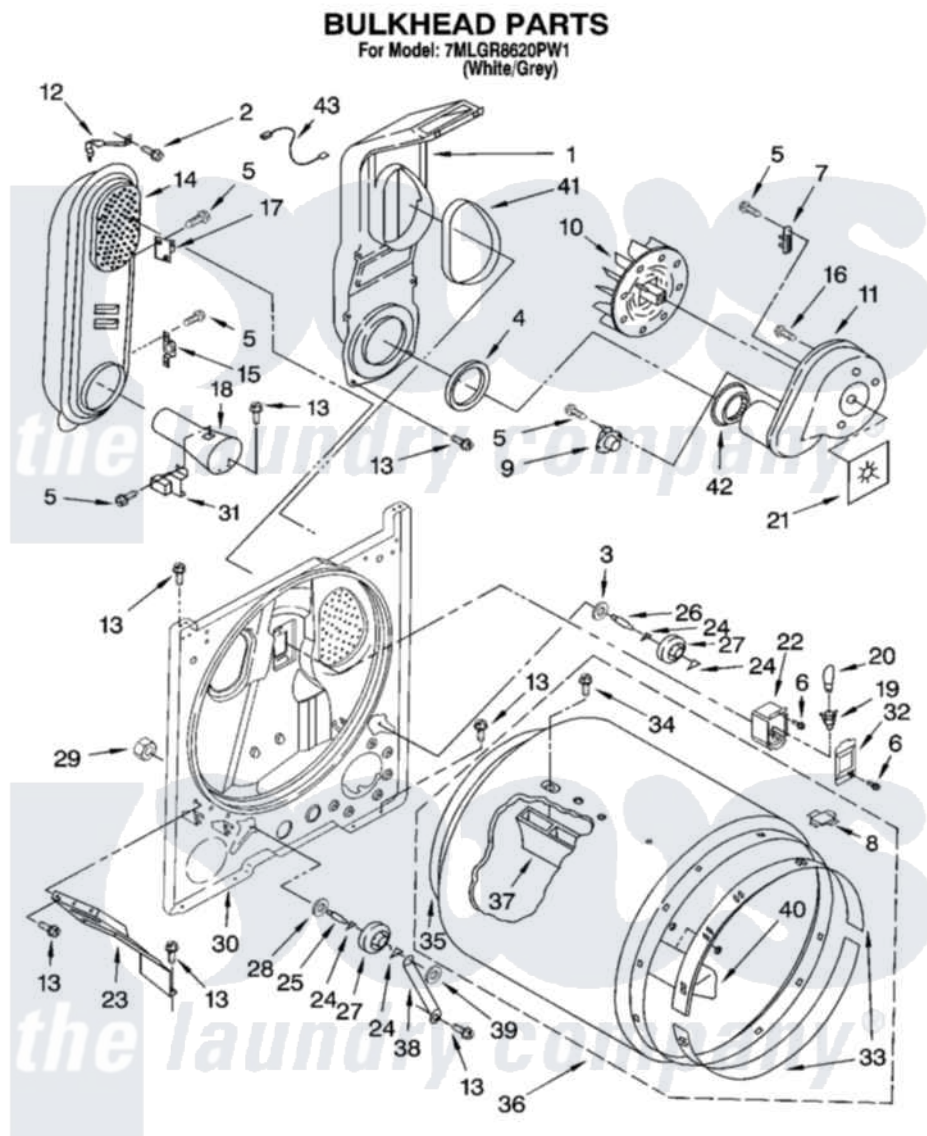

Whirlpool 7MLGR8620PW1 03 - BULKHEAD PARTS

8180592

5

Whirlpool [Residential Whirlpool 7MLGR8620PW1 Dryer Parts](#) Parts Diagram 03 - BULKHEAD PARTS
Click on the part number to view part

Item	Original Part Number	Replaced By	Status	Part Description
1	348368			Lint Chute Assembly
2	489463			Screw, 8-18 X 1/16
3	3388703			Washer, Support
4	347139			Seal, Lint Chute
5	90767			Screw, 8A X 3/8 HeX Washer Head Tapping
6	487909	488729		Screw
7	3392519			Thermal Limiter
8	8066086			Plug, Drum Hole
9	3387134			Thermostat, Internal-Bias
10	694089			Wheel, Blower
11	8557384	8577230		Housing, Blower
12	3398161			CLIP
13	343641	681414		Screw, 10AB X 1/2
14	8530285	279980		Box
15	3403140			Thermostat, High-Limit 205F
16	3390647	488729		Screw

17	3977394	279769	Cutoff-Tml
18	8066049		Funnel, Burner Light
19	3403634	W10136369	Socket, Drum Light Assembly
20	3406124	22002263	Lamp
21	3394196		Seal, Blower Shaft
22	3977373		Bracket, Drum Light
23	3406022		Bracket, Bulkhead
24	690997		Washer, Thrust
25	3399506	W10359270	Shaft, Drum Roller Threads
26	3399507	W10359269	Shaft, Drum Roller Threads
27	3397590	349241T	Support
28	348197		Washer, Support
29	3359452		Nut, Lock
30	3403413		Bulkhead
31	338906		Radiant, Sensor
32	3402841	8532165	Lens, Drum Light
33	692526	279441	BeaRng-Rng
34	97787	W10109200	Screw, Baffle Mounting
35	3406130	279857	Seal
36	695587		Drum Assembly
37	692490		Baffle, Drum
38	3976434		Bracket, Support Shaft
39	90296		Nut, Push On
40	3403636		Baffle, Drum
41	339956		Seal, Air Duct To Bulkhead
42	696302		Shield, Exhaust
43	3401707		Jumper, Tco-High Limit