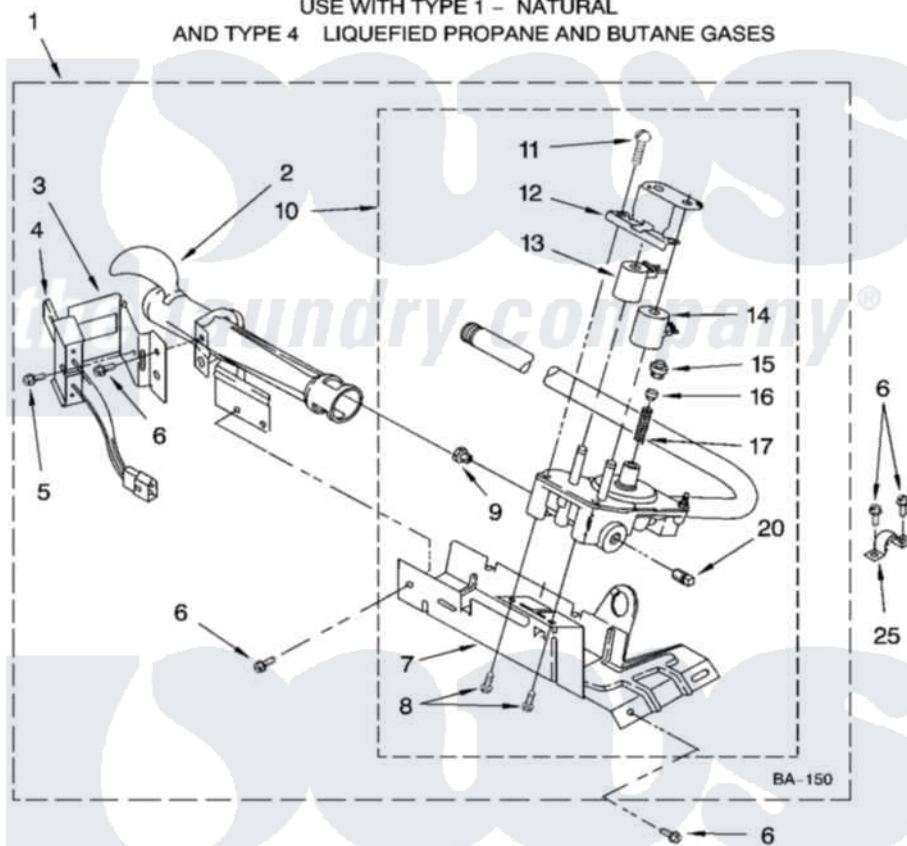

Whirlpool 7MLGR8620PW1 04 - 8318272 BURNER ASSEMBLY, OPTIONAL PARTS (NOT INCLUDED)

8318272 BURNER ASSEMBLY

For Model: 7MLGR8620PW1
(White/Grey)

USE WITH TYPE 1 - NATURAL
AND TYPE 4 LIQUEFIED PROPANE AND BUTANE GASES

the laundry company

8190592

7

Whirlpool [Residential Whirlpool 7MLGR8620PW1 Dryer Parts](#) Parts Diagram 04 - 8318272 BURNER ASSEMBLY, OPTIONAL PARTS (NOT INCLUDED).
Click on the part number to view part

Item	Original Part Number	Replaced By	Status	Part Description
1	8318272	W10465748		Burner-Gas
2	688617	693140		Burner
3	694298			Bracket, Ignitor
4	686590	279311		Ignitor
5	3393909			Screw, 8-32 X 7/8
6	343641	681414		Screw, 10AB X 1/2
7	693986			Base, Burner
8	3387057			Screw, 10-16 X 1/2 Orifice, Burner
9	234826			Orifice, Burner Type 1
"	229742			Orifice, Burner
"	234868			Orifice, Burner
10	8318277	W10337269		Valve-Gas
11	694421			Screw, Bracket Mounting
12	694538			Bracket, Shunt