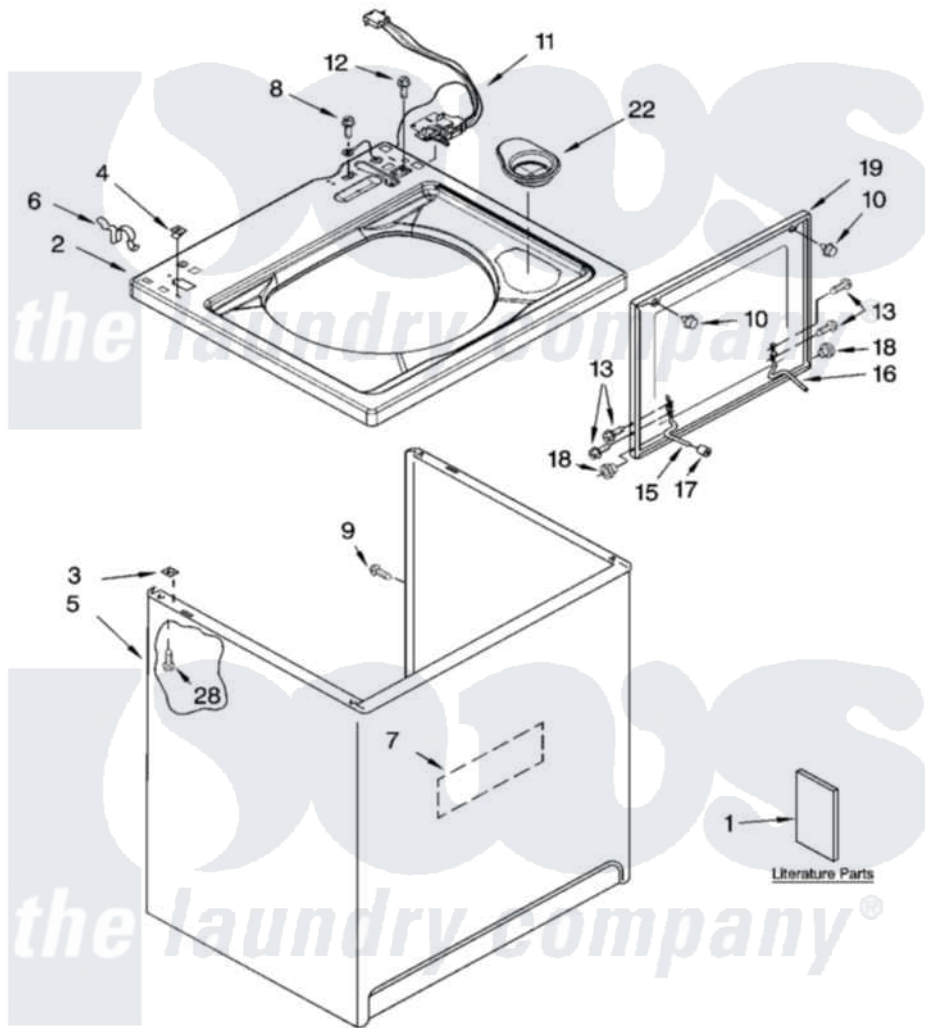

# Whirlpool 7MLSC9000PW1 01 - TOP AND CABINET PARTS

## TOP AND CABINET PARTS

For Model: 7MLSC9000PW1  
(White/Grey)

AUTOMATIC  
WASHER

9-05 Litho in U.S.A. (drd)

1

Part No. 8180772

Whirlpool [Residential Whirlpool 7MLSC9000PW1 Washer Parts](#) Parts Diagram 01 - TOP AND CABINET PARTS  
Click on the part number to view part

Item	Original Part Number	Replaced By	Status	Part Description
1	W10071230		Not Available	Installation Instructions
"	8558599		Not Available	Feature Sheet
"	8558605		Not Available	Energy Guide (Mexico)
"	8539806		Not Available	Use & Care Guide
"	8542633		Not Available	Wiring Diagram
2	<a href="#">3955792</a>			Top
3	62750			Spacer, Cabinet To Top (4)
4	<a href="#">357213</a>			Nut, Push-In
5	<a href="#">63424</a>			Cabinet
6	<a href="#">62780</a>			Clip, Top And Cabinet And Rear Panel
7	<a href="#">3976348</a>			Absorber, Sound
8	<a href="#">3351614</a>			Screw, Gearcase Cover Mounting
9	3357011	<a href="#">308685</a>		Side Trim )
10	<a href="#">9724509</a>			Bumper, Lid
11	<a href="#">8054980</a>			Switch, Lid

12	<a href="#">3400611</a>		Screw And Washer, Lid Switch
13	355274	<a href="#">W10119828</a>	Screw, Lid Hinge Mounting
15	<a href="#">8055257</a>		Hinge, Lid
16	<a href="#">8055256</a>		Hinge, Lid
17	<a href="#">19119</a>		Bumper, Lid Hinge
18	<a href="#">8319539</a>		Bearing, Lid Hinge
19	<a href="#">8541777</a>		Lid
22	<a href="#">8566266</a>		Dispenser, Bleach
28	<a href="#">3390631</a>		Screw, 10-16 X 3/8