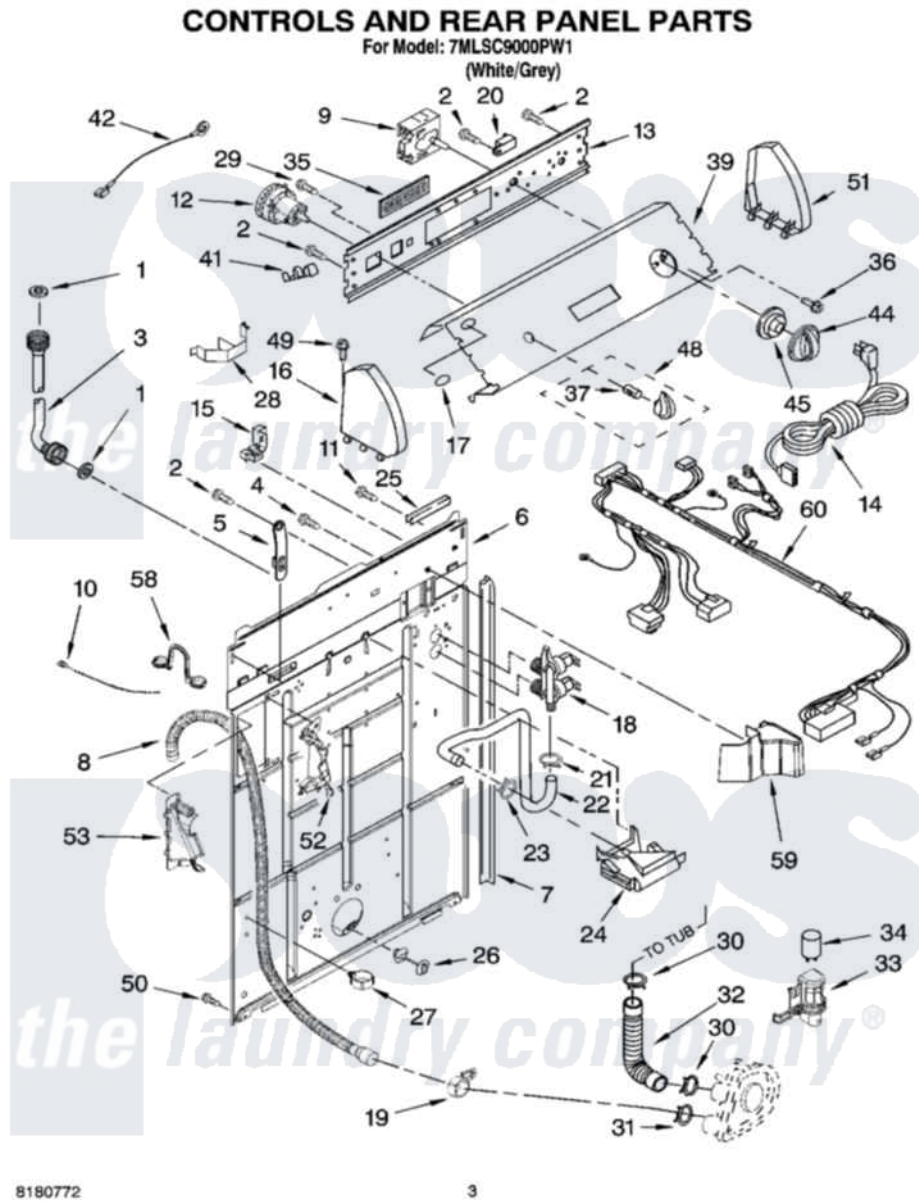

Whirlpool 7MLSC9000PW1 02 - CONTROLS AND REAR PANEL PARTS

Whirlpool [Residential Whirlpool 7MLSC9000PW1 Washer Parts](#) Parts Diagram 02 - CONTROLS AND REAR PANEL PARTS

Click on the part number to view part

Item	Original Part Number	Replaced By	Status	Part Description
1	3976300	16123		Washer Inlet-Hose Miscellaneous Parts Must be Ordered Separately.
2	90767			Screw, 8A X 3/8 HeX Washer Head Tapping
3	8571377	89503		Hose-Inlet
"	8571378	89503		Hose-Inlet
4	9740848			Screw, Mixing Valve Mounting
5	8568314			Strap, Console
6	8318015			Panel, Rear
7	62747			Pad, Rear Panel
8	8559373	W10096921		Drain Hose Assembly
9	3951702			Timer, Control
10	3347868	W10339879		Tie, Cable
11	3351614			Screw, Gearcase Cover Mounting
12	3366845	W10339326		Switch-WL

13	3950194		Bracket, Control
14	8559419		Cord, Power
15	8559337	285777	Relief-Str
16	8271369	279962	Endcap
17	3400985		Medallion
18	3952164	285805	Valve-Inlet
19	8541668		Clamp, Hose
20	694419		Mini-Buzzer
21	301958	596669	Clamp, Manifold
22	8541607	3357328	Hose, Vacuum Break
23	370450	596669	Clamp, Manifold
24	387606	3360977	Break-Vac
25	303294	3367669	Protector, Edge
26	8519200		Support, Rear Panel
27	8541667		Clamp, Hose
28	8055003		Clip, Harness And Pressure Switch
29	3179795		Screw, Ground
30	3363366	616099	Clamp
31	8317496	285655	Clamp, Hose
32	3951449	285871	Hose
33	8318046		Clip, Capacitor
34	8572717		Capacitor, Motor Start
35	8541789		Switch, Touch-Pad
36	3400818		Screw, Timer Mounting
37	8536939		Clip, Knob
39	8565448		Panel, Console
41	357572	W10113937	Clip, Grounding
42	3398893	3395559	Wire
44	8544945		Knob, Timer
45	8544947		Dial, Timer
48	8544937		Knob, Control
49	388326		Screw, 8-18 X 1.25
50	62863	3390631	Screw, 10-16 X 3/8
51	8271363	279962	Endcap
52	8541669		Bucket, Drain Hose
"	BLANK	Not Available	(Left Half)
53	8541658		Bucket, Drain Hose
"	BLANK	Not Available	(Right Half)
58	8541672	8577378	U-Bend, Drain Hose
59	8314879		Shield, Inlet Valve
60	3957265		Harness, Wiring