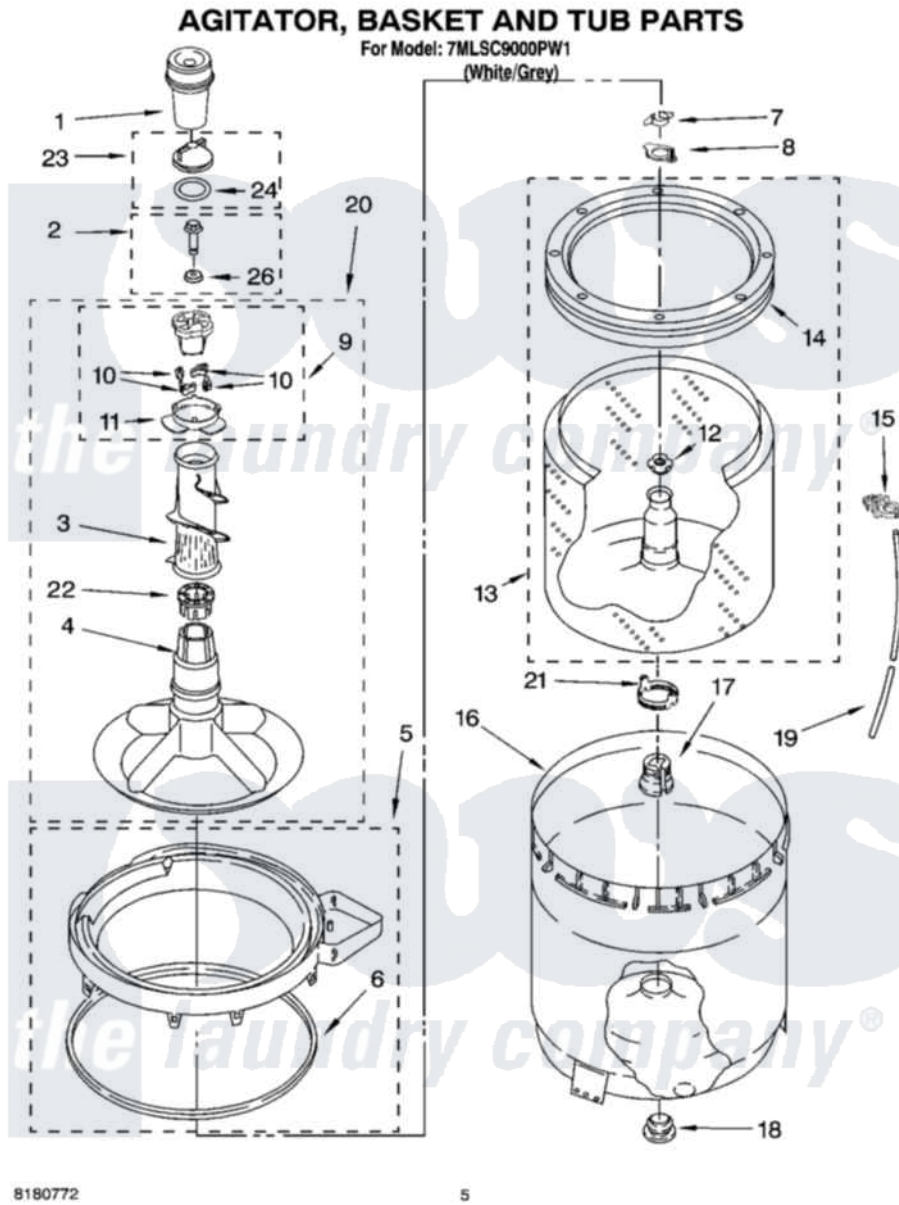

# Whirlpool 7MLSC9000PW1 03 - AGITATOR, BASKET AND TUB PARTS

8180772

5

Whirlpool Residential Whirlpool 7MLSC9000PW1 Washer Parts Parts Diagram 03 - AGITATOR, BASKET AND TUB PARTS

Click on the part number to view part

Item	Original Part Number	Replaced By	Status	Part Description
1	<a href="#">63580</a>			Dispenser, Fabric Softener
2	<a href="#">358237</a>			Screw And Washer
3	<a href="#">3363003</a>			Mover, Clothes
4	<a href="#">3951632</a>			Agitator
5	8528150	<a href="#">W10445870</a>		Ring-Tub
6	<a href="#">3976308</a>			Gasket, Tub Ring
7	<a href="#">3354845</a>			Clip, Agitator
8	<a href="#">8543666</a>			Washer, Agitator
9	3951682	<a href="#">285809</a>		Cam-Agitator
10	3366877	<a href="#">80040</a>		Dog-Agitator
11	<a href="#">3952374</a>			Bearing, Driven Cam
12	<a href="#">21366</a>			Nut, Spanner
13	8526016	<a href="#">W10389328</a>		Clothes Container, Assembly
14	8519788	<a href="#">387240</a>		Ring, Balance
15	<a href="#">2219077</a>			Clip, Pressure Switch Hose
16	<a href="#">63849</a>			Strain Relief, Power Cord

17	<a href="#">389140</a>		Tub Block, Basket Drive
18	<a href="#">383727</a>		Gasket, Centerpod
19	3347780	<a href="#">353244</a>	Hose, Pressure Switch
20	<a href="#">3951744</a>		Agitator Assembly
21	<a href="#">8577198</a>		Filter, Lint
22	<a href="#">3951608</a>		Spacer, Thrust
23	3354733	<a href="#">W10074580</a>	Cap, Barrier
24	3348855	<a href="#">W10072840</a>	Fabric Softener
26	<a href="#">3949550</a>		Washer