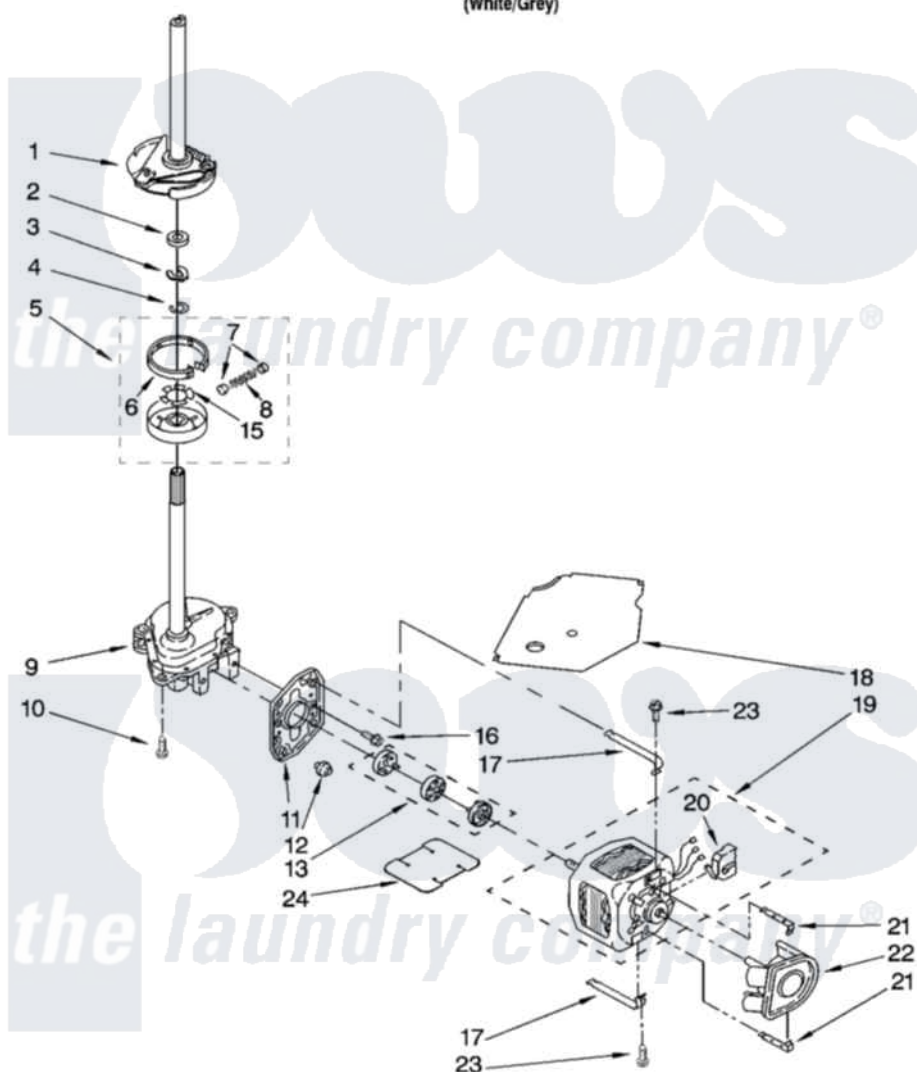

Whirlpool 7MLSC9000PW1 04 - BRAKE, CLUTCH, GEARCASE, MOTOR AND PUMP PARTS

BRAKE, CLUTCH, GEARCASE, MOTOR AND PUMP PARTS

For Model: 7MLSC9000PW1
(White/Grey)

8190772

7

Whirlpool [Residential Whirlpool 7MLSC9000PW1 Washer Parts](#) Parts Diagram 04 - BRAKE, CLUTCH, GEARCASE, MOTOR AND PUMP PARTS
Click on the part number to view part

Item	Original Part Number	Replaced By	Status	Part Description
1	388952	285792		Basketdrive
2	63292			Washer, Spin Tube Thrust
3	62697	W10080230		Ring, Spin Tube Support
4	63283	285353		Ring
5	3951311	285785		Clutch
6	3951308	285790		Lining
7	62646			Cap, Clutch Spring
8	3946792			Spring And Damper Assembly
9	8532118	3360629		Gearcase
10	3357334	3400516		Screw Anti-Rattle
11	62611			Plate, Motor Mount To Gearcase
12	62691			Grommet, Motor
13	285753	285753A		Coupling
15	3355454			Clip, Main Drive

16	3400516		Screw Anti-Rattle
17	3349637	W10086010	Retainer, Motor
18	3362089		Shield, Tub To Motor
19	8528157	661600	Motor, Main Drive
20	3952056		Switch, Main Drive Motor
21	8546127		Retainer, Pump
22	3363394		Pump
23	3387485	273556	Screw, 10-16 X 5/8
24	8316060		Shield, Tub To Motor