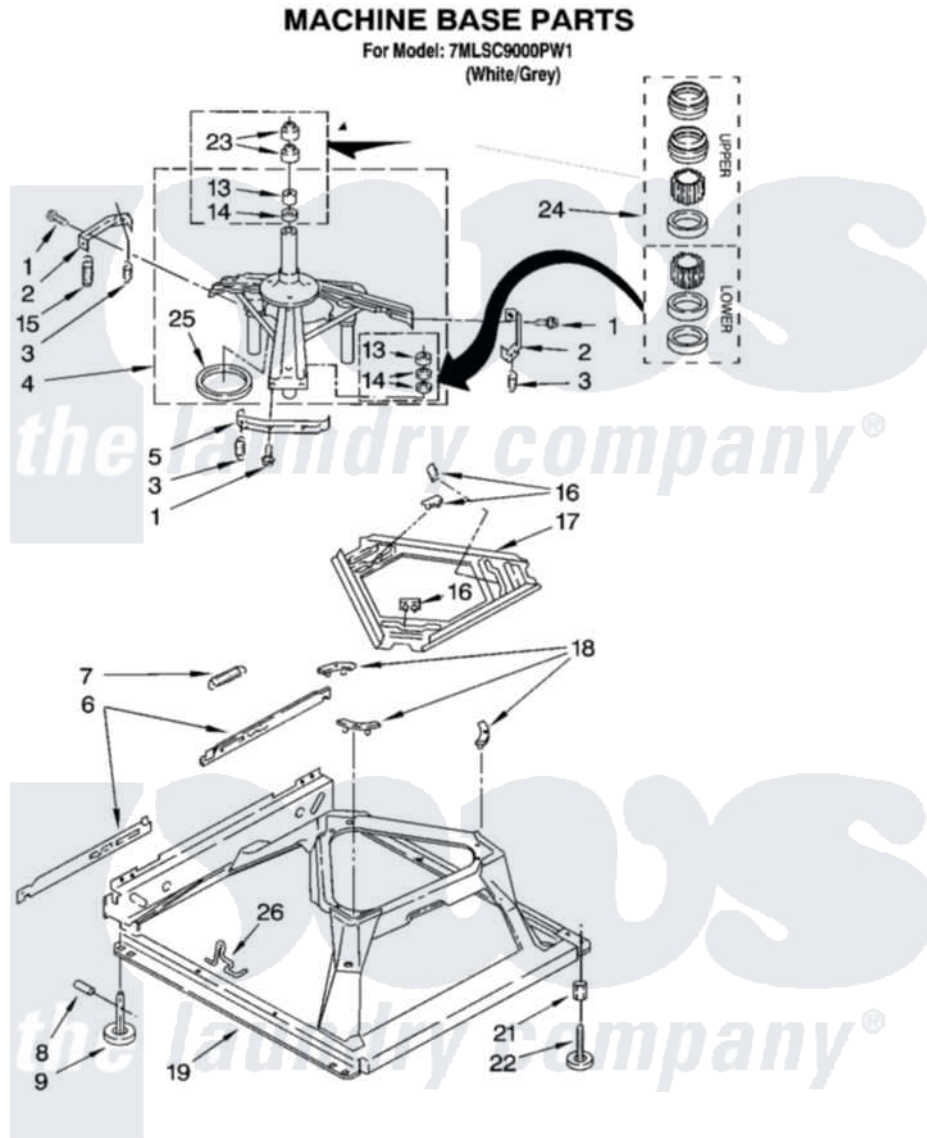

Whirlpool 7MLSC9000PW1 05 - MACHINE BASE PARTS

8

8180772

Whirlpool [Residential Whirlpool 7MLSC9000PW1 Washer Parts](#) Parts Diagram 05 - MACHINE BASE PARTS
Click on the part number to view part

Item	Original Part Number	Replaced By	Status	Part Description
1	3400076			Screw, Bracket Mounting
2	64067			Bracket, Spring Outer
3	63907			Spring, Suspension
4	8575214	280184		Support
5	64065			Bracket, Spring Outer
6	63466			Link, Leveling Mechanism
7	62597	8316845		Spring
8	62837			Pin, Knurled
9	62596	285244		Feet-Leveling
13	3347047	8546455		Bearing, Centerpost
14	357409	359449		Seal, Agitator Shaft
15	388492	W10250667		Spring, Counterweight
16	62568	285219		Pad
17	3946509			Plate, Suspension
18	3363660	285744		Pad
19	3946512	285771		Base

21	3359452		Nut, Lock
22	389102	W10001130	Foot, Leveling
23	356934	8577376	Seal, Centerpost
24	285203		Centerpost Bearing Kit
25	63134		Ring, Sound Deadening
26	63806	W10145155	Retainer, Suspension Spring