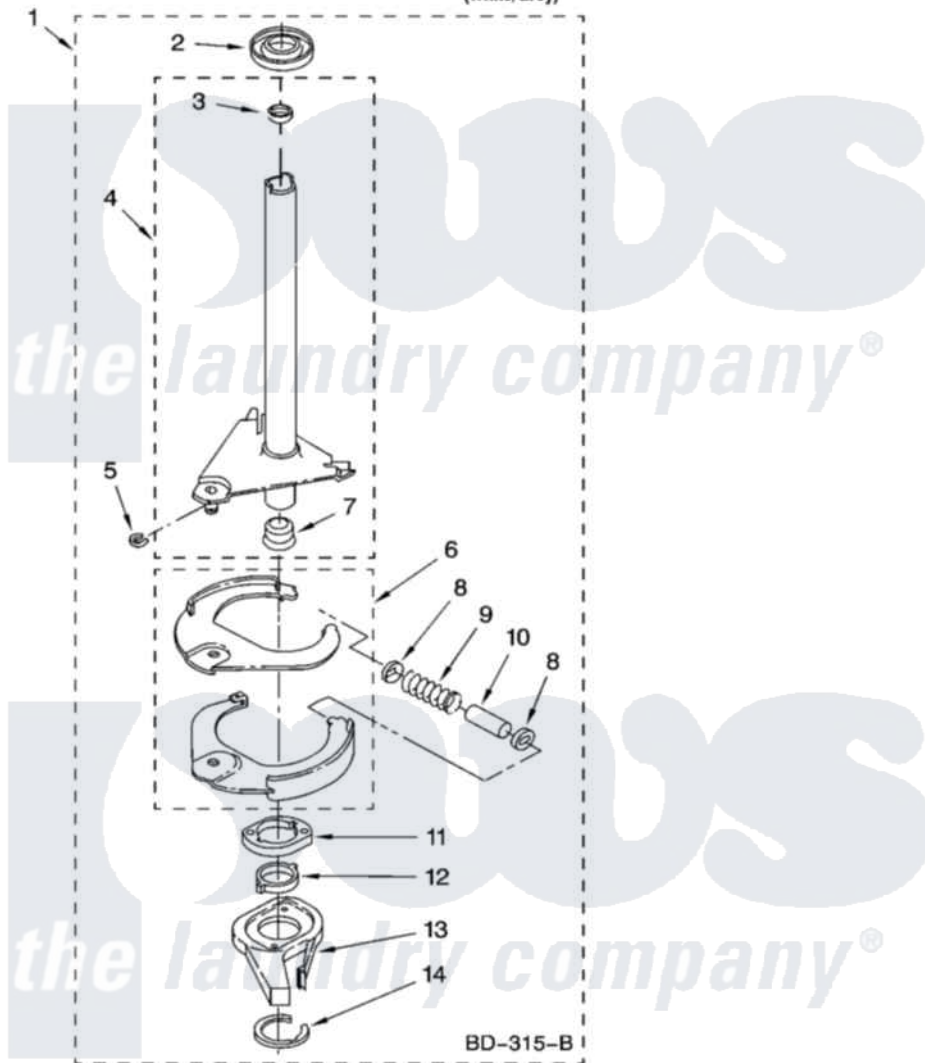

Whirlpool 7MLSC9000PW1 08 - BRAKE AND DRIVE TUBE PARTS

BRAKE AND DRIVE TUBE PARTS

For Model: 7MLSC9000PW1
(White/Grey)

12

8180772

Whirlpool Residential Whirlpool 7MLSC9000PW1 Washer Parts Parts Diagram 08 - BRAKE AND DRIVE TUBE PARTS
Click on the part number to view part

Item	Original Part Number	Replaced By	Status	Part Description
1	388952	285792		Basketdrive
2	62658			Ring, Thrust
3	356427			Seal, Spin Pinion
4	64027	64208		Tube-Spin
5	64035	W10083190		Ring, Retaining
6	64232	285438		Shoe-Brake
7	62703	8546462		"T" Bearing, Spin Tube
8	3353956	285658		Sleeve
9	387806		Not Available	Spring, Brake
10	3355360	285658		Sleeve
11	661516	8546461		Cam, Brake Release
12	63022			Sleeve, Cam
13	64194	285790		Lining
14	90368	W10083200		Ring, Retaining
"	N/A		Not Available	FOLLOWING PARTS NOT ILLUSTRATED
"	285208			Lubricant