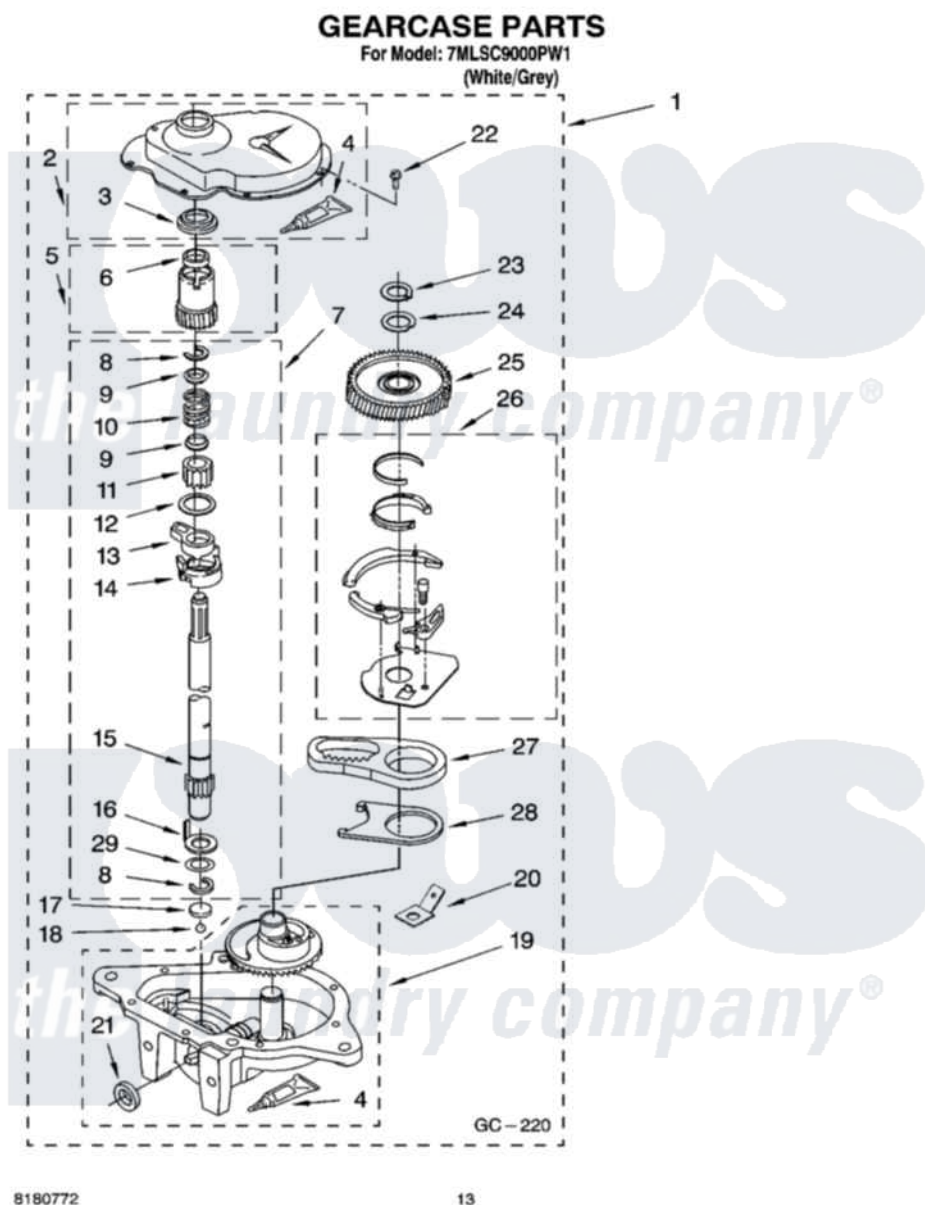

**Whirlpool 7MLSC9000PW1 09 - GEARCASE PARTS, OPTIONAL PARTS
(NOT INCLUDED)**

Whirlpool Residential Whirlpool 7MLSC9000PW1 Washer Parts Parts Diagram 09 - GEARCASE PARTS, OPTIONAL PARTS (NOT INCLUDED)
Click on the part number to view part

Item	Original Part Number	Replaced By	Status	Part Description
1	8532118	3360629		Gearcase
2	285202			Cover, Gearcase
3	3349985			Seal, Gearcase Cover
4	285195			Sealer Sealer, Gasket
5	63320	285362		Gear and Pinion
6	356427			Seal, Spin Pinion
7	389387			Shaft, Agitator
8	90369		Not Available	Ring, Retaining (2)
9	62677			Retainer, Spring
10	62676			Spring, Agitator
11	63273	285509		Shaft, Agitator
12	62619			Washer, Agitator Gear
13	62580	285206		Cam-Agitator
14	62581	285206		Cam-Agitator
15	285509			Shaft, Agitator

16	62618		Washer, Cam Thrust
17	16018	285205	Bearing
18	85529	285205	Bearing
19	389230	285515	Gearcase
20	3949116	Not Available	BLOCK TAB, TERMINAL
21	285352		Seal Kit, Thrust Plug
22	3351614		Screw, Gearcase Cover Mounting
23	3362552	285765	Ring-Retrn
24	285735	285766	Washer Kit, Thrust
25	62570	285362	Gear and Pinon
26	388253	999516	Shelf-Glas
27	3349296	8546456	Rack, Connecting
28	62621		Actuator, Shift
29	388815		Washer, Intermediate 1 3976263 Miscellaneous Parts Bag 2 3976300 Washer, Inlet Hose 3 3366913 Clamp, Hose
	72017		Paint, Touch-Up
"	350938		Paint, Pressurized Spray B
"	350930		Paint, Pressurized Spray B
"	799344		Paint, Touch-Up)
"	N/A	Not Available	OIL
"	350572		Oil
"	N/A	Not Available	LUBRICANT
"	285208		Lubricant
"	N/A	Not Available	SEALER
"	285195		Sealer Sealer, Gasket
"	N/A	Not Available	ACCESSORY PARTS
"	367031		Water System Parts
"	285320		Water System Parts