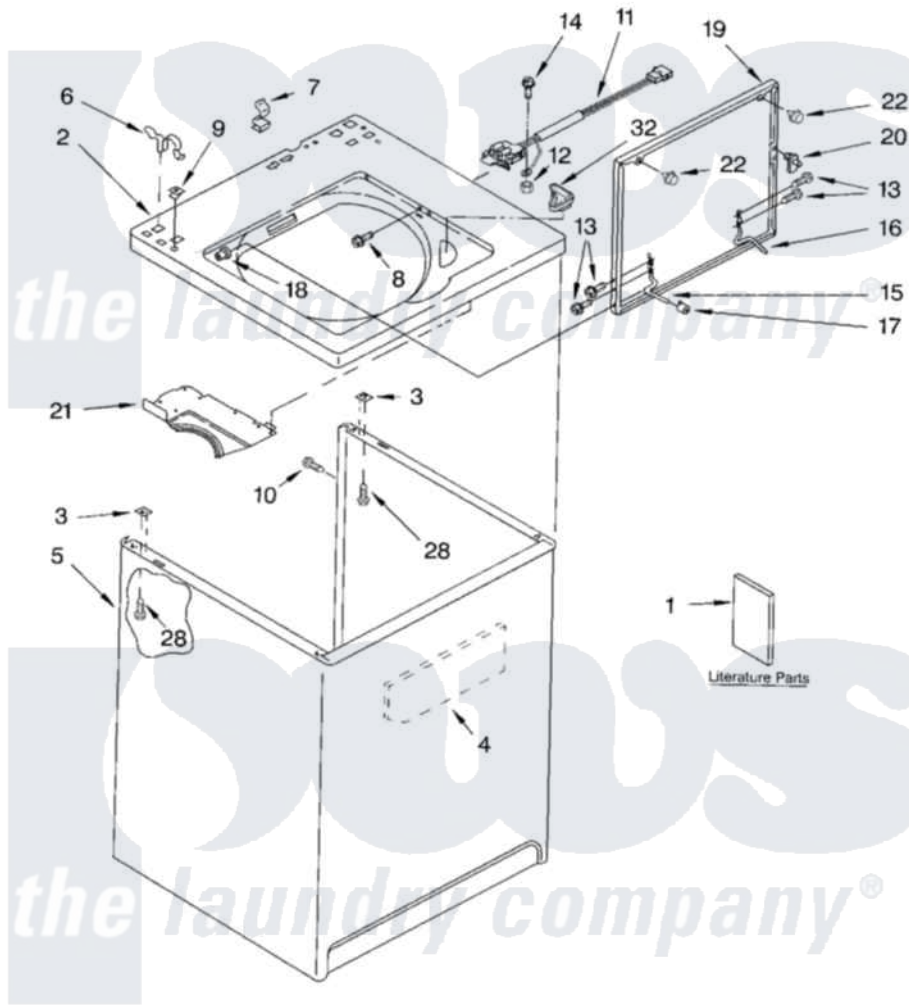

Whirlpool 7MLSC9545JQ4 01 - TOP AND CABINET PARTS

TOP AND CABINET PARTS

For Model: 7MLSC9545JQ4
(Designer White)

AUTOMATIC
WASHER

12-02 Litho in U.S.A. (drd)

1

Part No. 8179921

Whirlpool [Residential Whirlpool 7MLSC9545JQ4 Washer Parts](#) Parts Diagram 01 - TOP AND CABINET PARTS
Click on the part number to view part

Item	Original Part Number	Replaced By	Status	Part Description
1	LIT3954763		Not Available	Literature Parts (Installation Instructions)
"	LIT8532072		Not Available	Literature Parts (Energy Guide (Mexico))
"	LIT8532147		Not Available	Literature Parts (Use & Care Guide)
"	LIT3954668		Not Available	Literature Parts (Wiring Diagram)
2	8271378			Top
3	62750			Spacer, Cabinet To Top (4)
4	3976348			Absorber, Sound
5	63424			Cabinet
6	62780			Clip, Top And Cabinet And Rear Panel
7	90016			Clip, Pressure Switch Hose
8	3356311			Screw And Washer, Lid Switch Shield
9	357213			Nut, Push-In
10	3357011	308685		Side Trim)

11	3950298		Switch, Lid
12	3400901	680762	Nut
13	3351355	W10119828	Screw, Lid Hinge Mounting
14	3351614		Screw, Gearcase Cover Mounting
15	54584		Hinge, Lid
16	91770		Hinge, Lid
17	19119		Bumper, Lid Hinge
18	21258		Bearing, Lid Hinge
19	3954598	3957507	Lid
20	357913	358684	Strike, Lid Switch
21	3950994		Shield, Lid Switch
22	9724509		Bumper, Lid
28	3390631		Screw, 10-16 X 3/8
32	3362952		Dispenser, Bleach