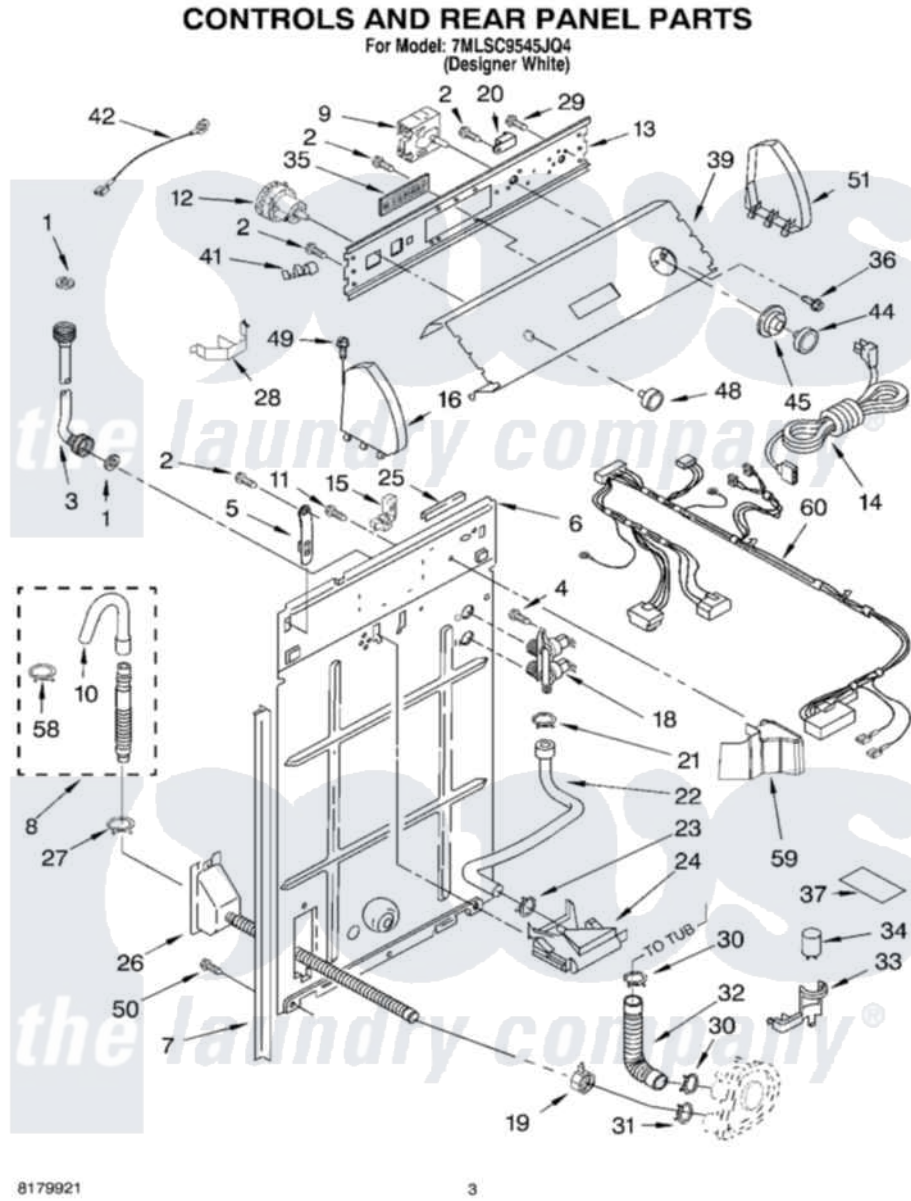

Whirlpool 7MLSC9545JQ4 02 - CONTROLS AND REAR PANEL PARTS

Whirlpool [Residential Whirlpool 7MLSC9545JQ4 Washer Parts](#) Parts Diagram 02 - CONTROLS AND REAR PANEL PARTS

[Click on the part number to view part](#)

Item	Original Part Number	Replaced By	Status	Part Description
1	3976300	16123		Washer Inlet-Hose Miscellaneous Parts Must be Ordered Separately.
2	90767			Screw, 8A X 3/8 HeX Washer Head Tapping
3	3949374	89503		Hose-Inlet
"	3949375	89503		Hose-Inlet
4	9740848			Screw, Mixing Valve Mounting
5	8318255	8568314		Strap, Console
6	8318405			Panel, Rear
7	62747			Pad, Rear Panel
8	3951609	285664		Hose
"	3949556	285664		Hose
"	3357090	285702		Hose
9	3951702			Timer, Control
10	3357027			Nozzle, Hose Drain
11	3351614			Screw, Gearcase Cover

11	3551014		Mounting
12	3366846	W10335056	Switch-WL
13	3950194		Bracket, Control
14	8532158	W10130795	Cord-Power
15	3949468	285777	Relief-Str
16	8271369	279962	Endcap
18	3952164	285805	Valve-Inlet
19	3976395		Restraint, Hose
20	694419		Mini-Buzzer
21	370451	596669	Clamp, Manifold
22	3357328		Hose, Vacuum Break
23	371503	596669	Clamp, Manifold
24	387606	3360977	Break-Vac
25	303294	3367669	Protector, Edge
26	8317940	W10358149	Drain Hose Assembly
27	3366912	356138	Clamp, Hose
28	8055003		Clip, Harness And Pressure Switch
29	3179795		Screw, Ground
30	3363366	616099	Clamp
31	8317496	285655	Clamp, Hose
32	3951449	285871	Hose
33	8318201	8318046	Clip, Capacitor
34	661606	8572717	Capacitor, Motor Start
35	8532101		Switch, Touch-Pad
36	3400818		Screw, Timer Mounting
37	3976286		Shield, Capacitor
39	8532157		Panel, Console
41	357572	W10113937	Clip, Grounding
42	3398893	3395559	Wire
44	8271345	3957824	Knob, Timer
45	8271351	3957849	Dial, Timer
48	8271339	3957799	Knob, Control
49	388326		Screw, 8-18 X 1.25
50	62863	3390631	Screw, 10-16 X 3/8
51	8271363	279962	Endcap
58	3366913	3357331	Clamp, Drain
59	8314879		Shield, Inlet Valve
60	3956137		Harness, Wiring