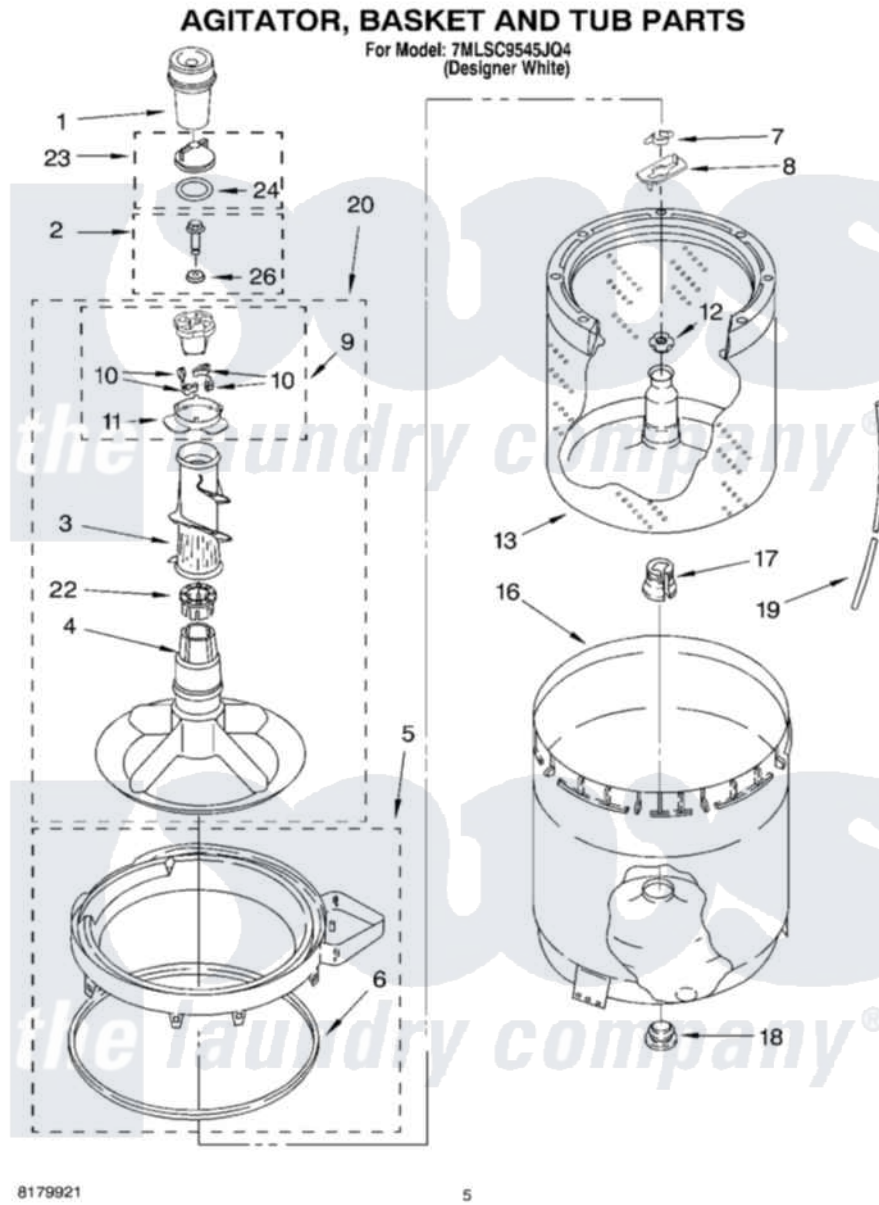

Whirlpool 7MLSC9545JQ4 03 - AGITATOR, BASKET AND TUB PARTS

8179921

5

Whirlpool Residential Whirlpool 7MLSC9545JQ4 Washer Parts Parts Diagram 03 - AGITATOR, BASKET AND TUB PARTS

[Click on the part number to view part](#)

Item	Original Part Number	Replaced By	Status	Part Description
1	63580			Dispenser, Fabric Softener
2	358237			Screw And Washer
3	3363003			Mover, Clothes
4	3951632			Agitator
5	8528150	W10445870		Ring-Tub
6	3359585	3976308		Gasket, Tub Ring
7	3354845			Clip, Agitator
8	3355921	8543666		Washer, Agitator
9	3951682	285809		Cam-Agitator
10	3366877	80040		Dog-Agitator
11	3952374			Bearing, Driven Cam
12	21366			Nut, Spanner
13	3951983	W10389328		Clothes Container, Assembly
16	63849			Strain Relief, Power Cord
17	389140			Tub Block, Basket Drive
18	383727			Gasket, Centerpod

19	3347780	353244	Hose, Pressure Switch
20	3951744		Agitator Assembly
22	3951608		Spacer, Thrust
23	3354733	W10074580	Cap, Barrier
24	3348855	W10072840	Fabric Softener
26	3949550		Washer