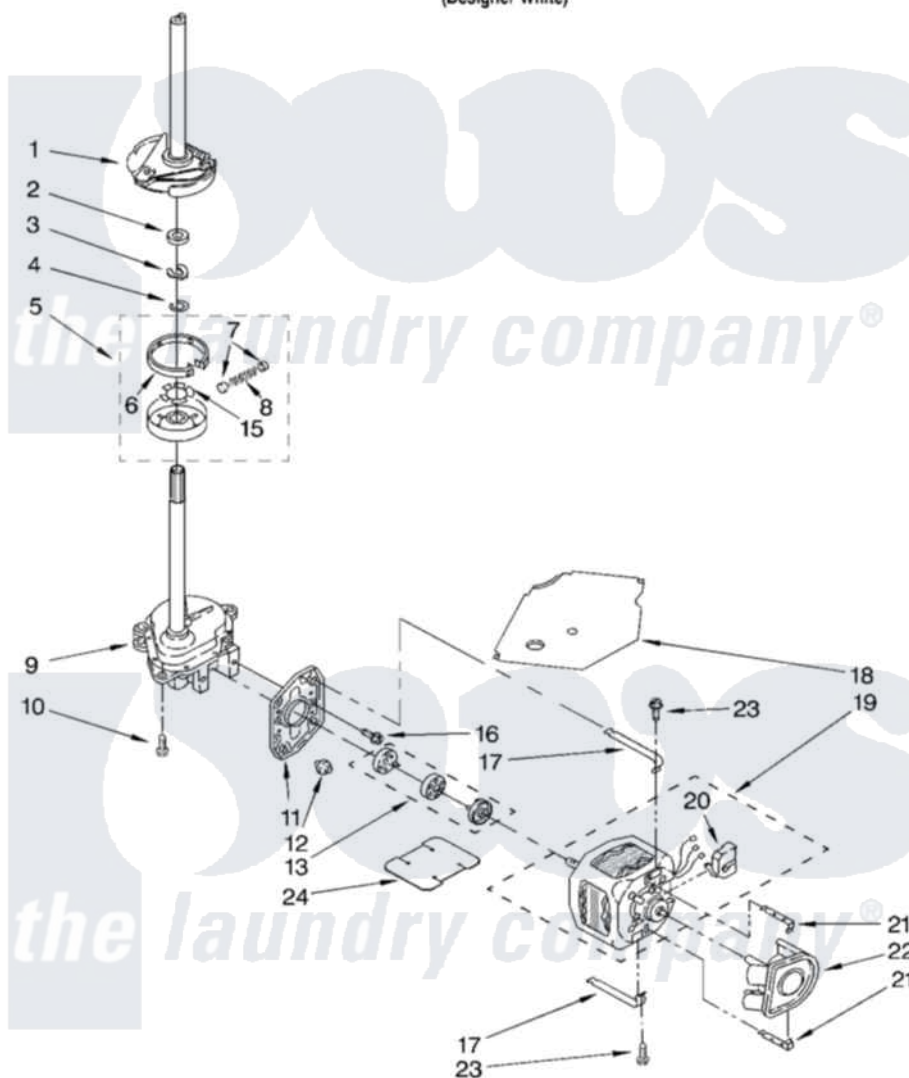

# Whirlpool 7MLSC9545JQ4 04 - BRAKE, CLUTCH, GEARCASE, MOTOR AND PUMP

## BRAKE, CLUTCH, GEARCASE, MOTOR AND PUMP PARTS

For Model: 7MLSC9545JQ4  
(Designer White)

8179921

7

Whirlpool [Residential Whirlpool 7MLSC9545JQ4 Washer Parts](#) Parts Diagram 04 - BRAKE, CLUTCH, GEARCASE, MOTOR AND PUMP

[Click on the part number to view part](#)

Item	Original Part Number	Replaced By	Status	Part Description
1	388952	<a href="#">285792</a>		Basketdrive
2	<a href="#">63292</a>			Washer, Spin Tube Thrust
3	62697	<a href="#">W10080230</a>		Ring, Spin Tube Support
4	63283	<a href="#">285353</a>		Ring
5	3951311	<a href="#">285785</a>		Clutch
6	3951308	<a href="#">285790</a>		Lining
7	<a href="#">62646</a>			Cap, Clutch Spring
8	<a href="#">3946792</a>			Spring And Damper Assembly
9	8532118	<a href="#">3360629</a>		Gearcase
10	3357334	<a href="#">3400516</a>		Screw Anti-Rattle
11	<a href="#">62611</a>			Plate, Motor Mount To Gearcase
12	<a href="#">62691</a>			Grommet, Motor
13	285753	<a href="#">285753A</a>		Coupling
15	<a href="#">3355454</a>			Clip, Main Drive

16	<a href="#">3400516</a>		Screw Anti-Rattle
17	3349637	<a href="#">W10086010</a>	Retainer, Motor
18	<a href="#">3362089</a>		Shield, Tub To Motor
19	8528157	<a href="#">661600</a>	Motor, Main Drive
20	<a href="#">3952056</a>		Switch, Main Drive Motor
21	62700	<a href="#">8546127</a>	Retainer, Pump
22	<a href="#">3363394</a>		Pump
23	3387485	<a href="#">273556</a>	Screw, 10-16 X 5/8
24	<a href="#">8316060</a>		Shield, Tub To Motor