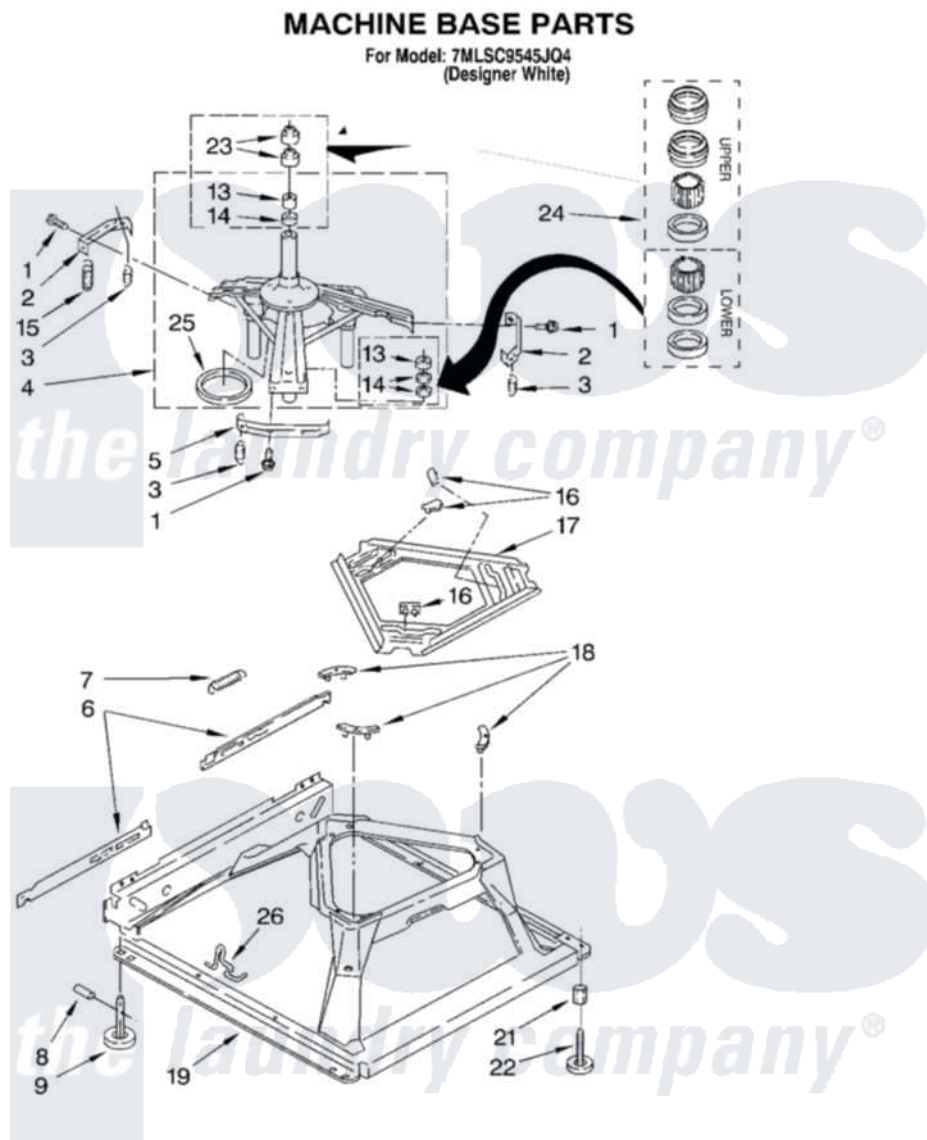

Whirlpool 7MLSC9545JQ4 05 - MACHINE BASE PARTS

8

8179921

Whirlpool [Residential Whirlpool 7MLSC9545JQ4 Washer Parts](#) Parts Diagram 05 - MACHINE BASE PARTS
 Click on the part number to view part

Item	Original Part Number	Replaced By	Status	Part Description
1	3400076			Screw, Bracket Mounting
2	64067			Bracket, Spring Outer
3	63907			Spring, Suspension
4	3362087	280184		Support
5	64065			Bracket, Spring Outer
6	63466			Link, Leveling Mechanism
7	62597	8316845		Spring
8	62837			Pin, Knurled
9	62596	285244		Feet-Leveling
13	3347047	8546455		Bearing, Centerpost
14	357409	359449		Seal, Agitator Shaft
15	388492	W10250667		Spring, Counterweight
16	62568	285219		Pad
17	3946509			Plate, Suspension
18	3363660	285744		Pad
19	3946512	285771		Base

21	3359452		Nut, Lock
22	389102	W10001130	Foot, Leveling
23	356934	8577376	Seal, Centerpost
24	285203		Centerpost Bearing Kit
25	63134		Ring, Sound Deadening
26	63806	W10145155	Retainer, Suspension Spring