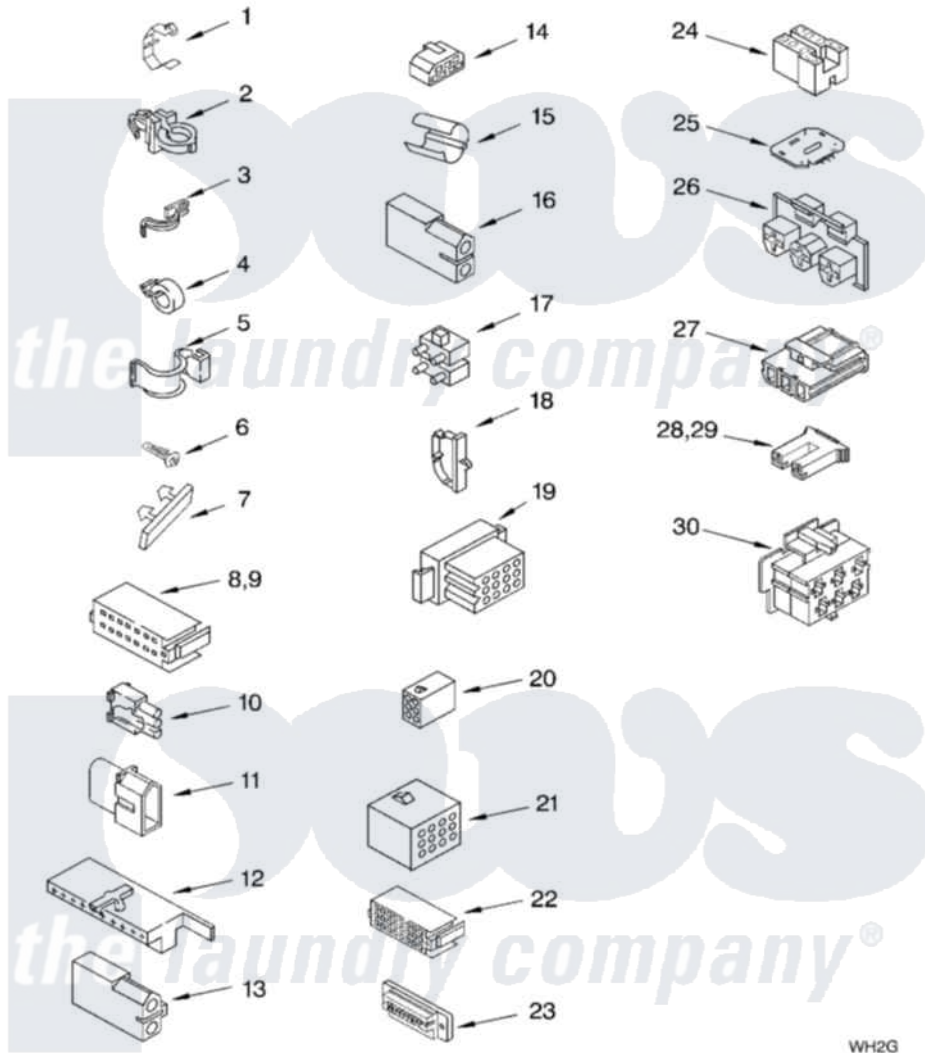

Whirlpool 7MLSC9545JQ4 06 - WIRING HARNESS PARTS

WIRING HARNESS PARTS

For Model: 7MLSC9545JQ4
(Designer White)

8179921

9

WH2G

Whirlpool [Residential Whirlpool 7MLSC9545JQ4 Washer Parts](#) Parts Diagram 06 - WIRING HARNESS PARTS
Click on the part number to view part

Item	Original Part Number	Replaced By	Status	Part Description
"	BLANK		Not Available	FOR COMPLETE WIRING HARNESS REFER TO CONTROL AND REAR PANEL PARTS PAGE
1	3349557			Retainer, Harness
2	388498		Not Available	Clip, Harness
3	3347812	8528351		Clip
4	3352501	8559320		Restraint, Hose
5	90016			Clip, Pressure Switch Hose
6	3390496	8281256		Clip, Harness
7	389379			Retainer, Side To Feature Panel
8	352090			Timer, Block Disconnect
9	352089			Timer, Block Disconnect
10	62889			Receptacle, Terminal
11	353424			Plug, Terminal
12	62505			Block, Disconnect
				Block, Disconnect (Motor 3

13	3348075		Speed) (Use Term. 94613 Or 94614)
14	3347243		Block, Disconnect
15	63523		Harness, Protector
16	717252		Receptacle, Terminal
17	387566		Plug, Terminal (4-Way) (Power Cord) (Use M3 Screws)
18	3352944		Clip, Harness
19	3390423	Not Available	Block, Disconnect (12-Way) (Timer) (Use Term. 94613)
20	3347730	Not Available	Receptacle, (6-Way) (Use Term. 94613)
21	388818		Plug, Terminal (12-Way) (Use Term. 94613 Or 94614)
22	3369366	Not Available	Timer, Block Disconnect (Black) (Amp) (Use Term. 3369365)
23	3349494		Connector, Etc
24	60687		Connector, Relay (Use Term. 308569)
25	3407125	3955728	Control, Etc
26	3948617	2172937	Connector
27	3360056		Connector
28	3354925		Block, Connector
29	3354926		Block, Connector
30	3948615	Not Available	Connector (T.P.A.) (6-Circuit) (Temp. Switch) (Use Term. 3948619 OR 3948620.)