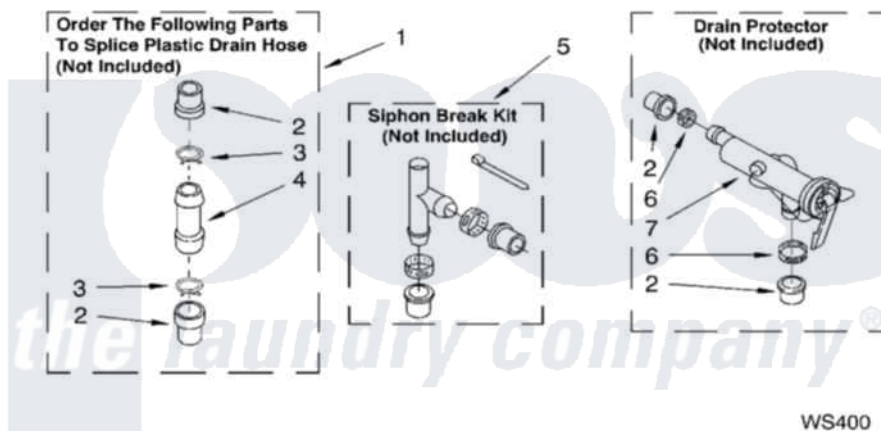

WATER SYSTEM PARTS

For Model: 7MLSC9545JQ4
(Designer White)

8179921

11

[Whirlpool Residential Whirlpool 7MLSC9545JQ4 Washer Parts](#) Parts Diagram 07 - WATER SYSTEM PARTS

[Click on the part number to view part](#)

Item	Original Part Number	Replaced By	Status	Part Description
1	285442			Water System Parts
2	285321			Water System Parts
3	370447	285655		Clamp, Hose
4	16272			Connector, Straight
5	285320			Water System Parts
6	65349	285655		Clamp, Hose
7	367031			Water System Parts