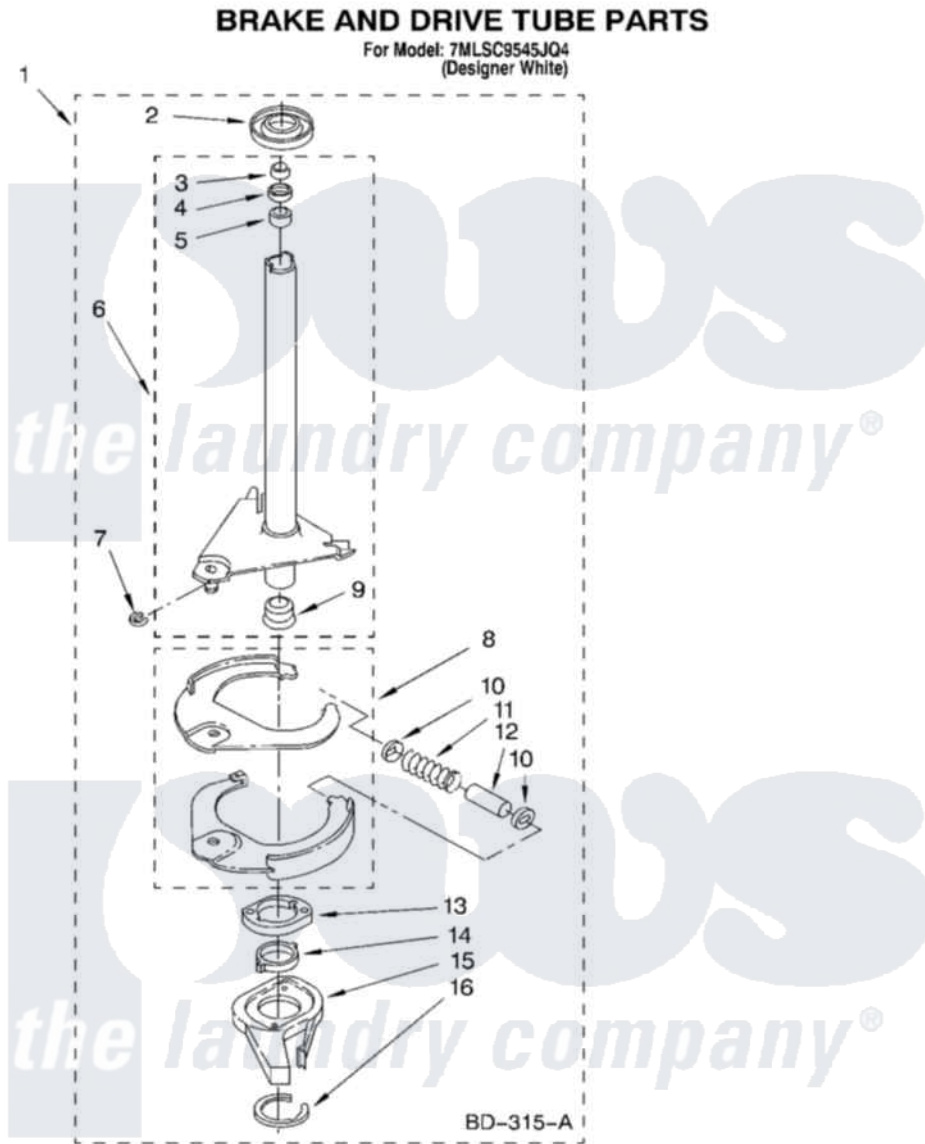

Whirlpool 7MLSC9545JQ4 08 - BRAKE AND DRIVE TUBE PARTS

12

8179921

Whirlpool Residential Whirlpool 7MLSC9545JQ4 Washer Parts Parts Diagram 08 - BRAKE AND DRIVE TUBE PARTS
Click on the part number to view part

Item	Original Part Number	Replaced By	Status	Part Description
1	388952	285792		Basketdrive
2	62658			Ring, Thrust
3	91939			Seal, Shaft
4	356427			Seal, Spin Pinion
5	356937			Spacer, Drive Tube
6	64027	64208		Tube-Spin
7	64035	W10083190		Ring, Retaining
8	64232	285438		Shoe-Brake
9	62703	8546462		"T" Bearing, Spin Tube
10	62648	285658		Sleeve
11	387806		Not Available	Spring, Brake
12	62909	285658		Sleeve
13	63023	8546461		Cam, Brake Release
14	63022			Sleeve, Cam
15	64194	285790		Lining
16	90368	W10083200		Ring, Retaining

" N/A

Not Available

FOLLOWING PARTS NOT
ILLUSTRATED

" [285208](#)

Lubricant