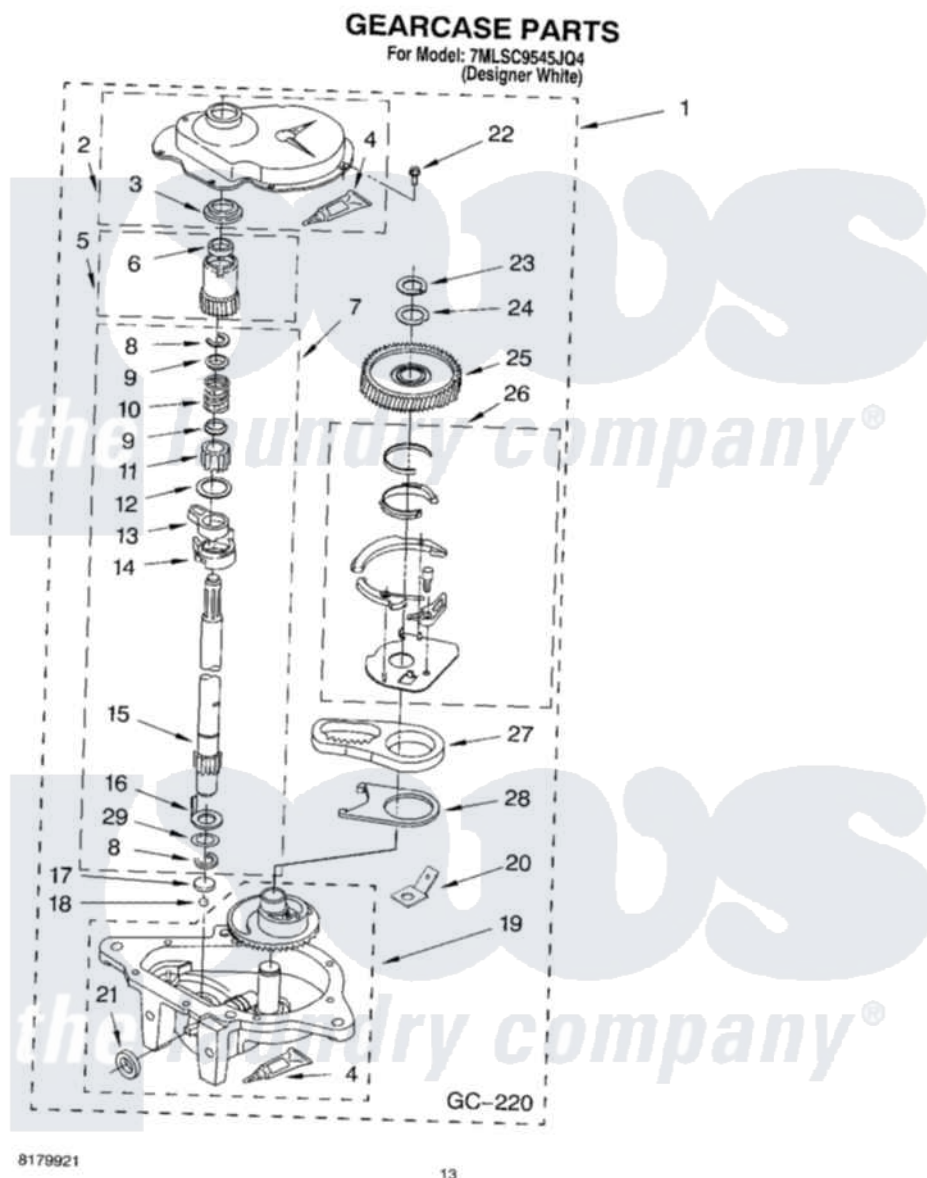

# Whirlpool 7MLSC9545JQ4 09 - GEARCASE PARTS

Whirlpool Residential Whirlpool 7MLSC9545JQ4 Washer Parts Parts Diagram 09 - GEARCASE PARTS  
 Click on the part number to view part

Item	Original Part Number	Replaced By	Status	Part Description
1	8532118	<a href="#">3360629</a>		Gearcase
2	<a href="#">285202</a>			Cover, Gearcase
3	<a href="#">3349985</a>			Seal, Gearcase Cover
4	<a href="#">285195</a>			Sealer Sealer, Gasket
5	63320	<a href="#">285362</a>		Gear and Pinon
6	<a href="#">356427</a>			Seal, Spin Pinion
7	<a href="#">389387</a>			Shaft, Agitator
8	90369		Not Available	Ring, Retaining (2)
9	<a href="#">62677</a>			Retainer, Spring
10	<a href="#">62676</a>			Spring, Agitator
11	63273	<a href="#">285509</a>		Shaft, Agitator
12	<a href="#">62619</a>			Washer, Agitator Gear
13	62580	<a href="#">285206</a>		Cam-Agitator
14	62581	<a href="#">285206</a>		Cam-Agitator
15	<a href="#">285509</a>			Shaft, Agitator
16	<a href="#">62618</a>			Washer, Cam Thrust

17	16018	<a href="#">285205</a>	Bearing
18	85529	<a href="#">285205</a>	Bearing
19	389230	<a href="#">285515</a>	Gearcase
20	3949116	Not Available	BLOCK TAB, TERMINAL
21	<a href="#">285352</a>		Seal Kit, Thrust Plug
22	<a href="#">3351614</a>		Screw, Gearcase Cover Mounting
23	3362552	<a href="#">285765</a>	Ring-Retrn
24	285735	<a href="#">285766</a>	Washer Kit, Thrust
25	62570	<a href="#">285362</a>	Gear and Pinon
26	388253	<a href="#">999516</a>	Shelf-Glas
27	3349296	<a href="#">8546456</a>	Rack, Connecting
28	<a href="#">62621</a>		Actuator, Shift
29	<a href="#">388815</a>		Washer, Intermediate 1 3976263 Miscellaneous Parts Bag 2 3976300 Washer, Inlet Hose 3 3366913 Clamp, Hose