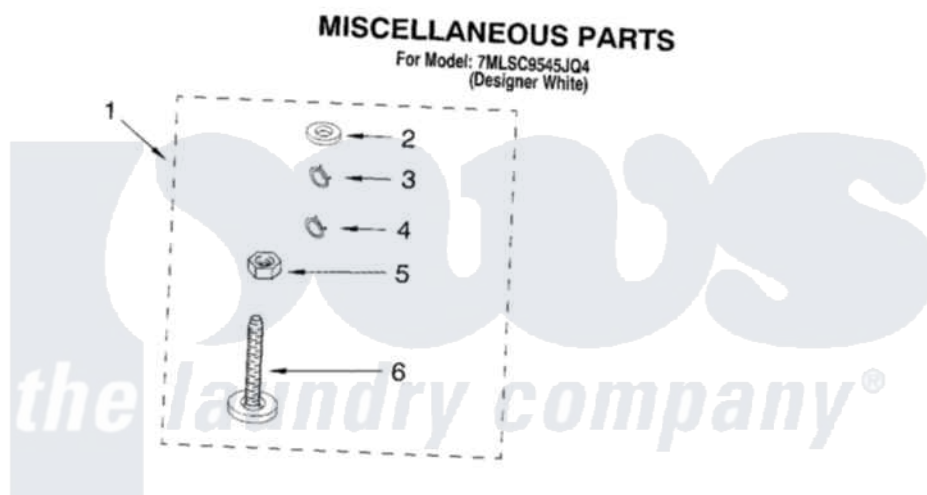

Whirlpool 7MLSC9545JQ4 10 - MISCELLANEOUS PARTS - OPTIONAL PART

Whirlpool [Residential Whirlpool 7MLSC9545JQ4 Washer Parts](#) Parts Diagram 10 - MISCELLANEOUS PARTS - OPTIONAL PART

[Click on the part number to view part](#)

Item	Original Part Number	Replaced By	Status	Part Description
1	3976263	285654		Parts-Misc
2	3976300	16123		Washer Inlet-Hose Miscellaneous Parts Must be Ordered Separately.
3	3366912	356138		Clamp, Hose
4	3366913	3357331		Clamp, Drain
5	3359452			Nut, Lock
6	389102	W10001130		Foot, Leveling
"	72017			Paint, Touch-Up
"	350938			Paint, Pressurized Spray B
"	350930			Paint, Pressurized Spray B
"	799344			Paint, Touch-Up)
"	N/A		Not Available	OIL
"	350572			Oil
"	N/A		Not Available	LUBRICANT