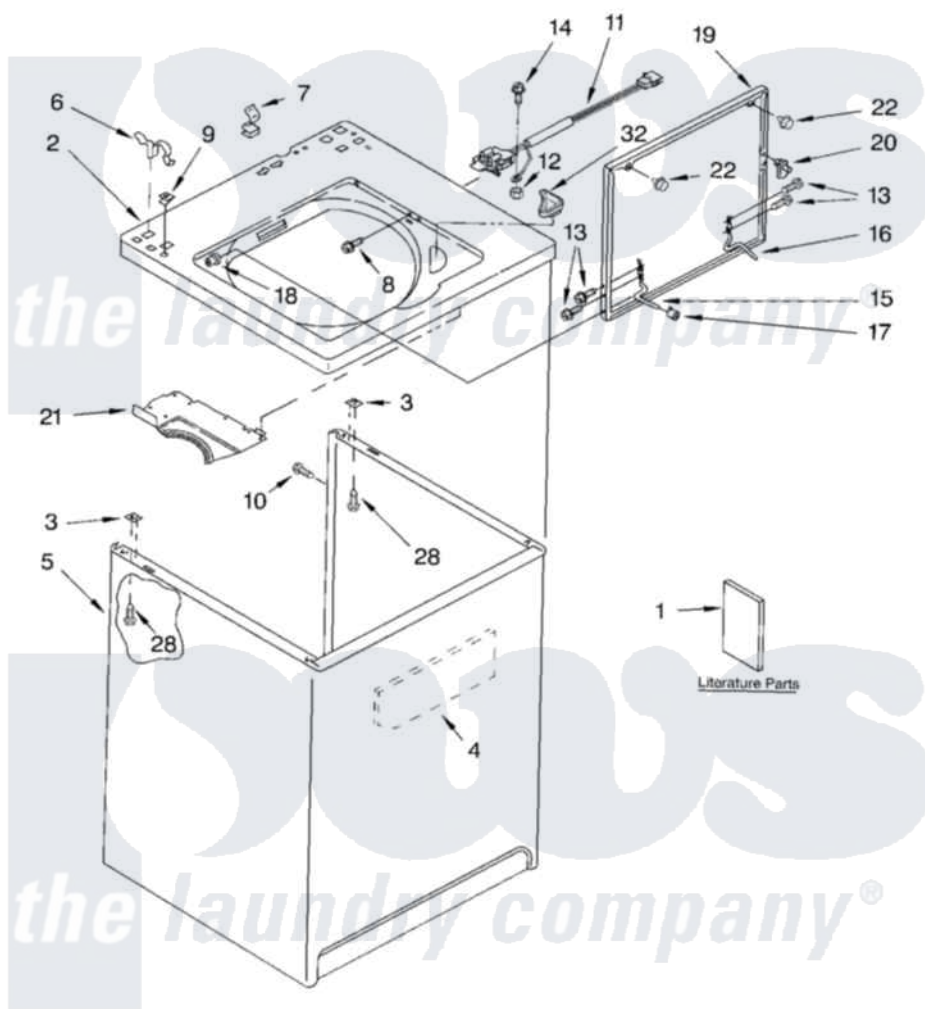

# Whirlpool 7MLSC9545JQ5 01 - TOP AND CABINET PARTS

## TOP AND CABINET PARTS

For Model: 7MLSC9545JQ5  
(Designer White)

AUTOMATIC  
WASHER

5-03 Litho in U.S.A. (drd)

1

Part No. 8179998

Whirlpool [Residential Whirlpool 7MLSC9545JQ5 Washer Parts](#) Parts Diagram 01 - TOP AND CABINET PARTS

[Click on the part number to view part](#)

Item	Original Part Number	Replaced By	Status	Part Description
1	LIT3954763		Not Available	Literature Parts (Installation Instructions)
"	LIT8532072		Not Available	Literature Parts (Energy Guide (Mexico))
"	LIT8539737		Not Available	Literature Parts (Use & Care Guide)
"	LIT3954668		Not Available	Literature Parts (Wiring Diagram)
2	<a href="#">8271378</a>			Top
3	62750			Spacer, Cabinet To Top (4)
4	<a href="#">3976348</a>			Absorber, Sound
5	<a href="#">63424</a>			Cabinet
6	<a href="#">62780</a>			Clip, Top And Cabinet And Rear Panel
7	<a href="#">90016</a>			Clip, Pressure Switch Hose
8	<a href="#">3356311</a>			Screw And Washer, Lid Switch Shield
9	<a href="#">357213</a>			Nut, Push-In
10	3357011	<a href="#">308685</a>		Side Trim )