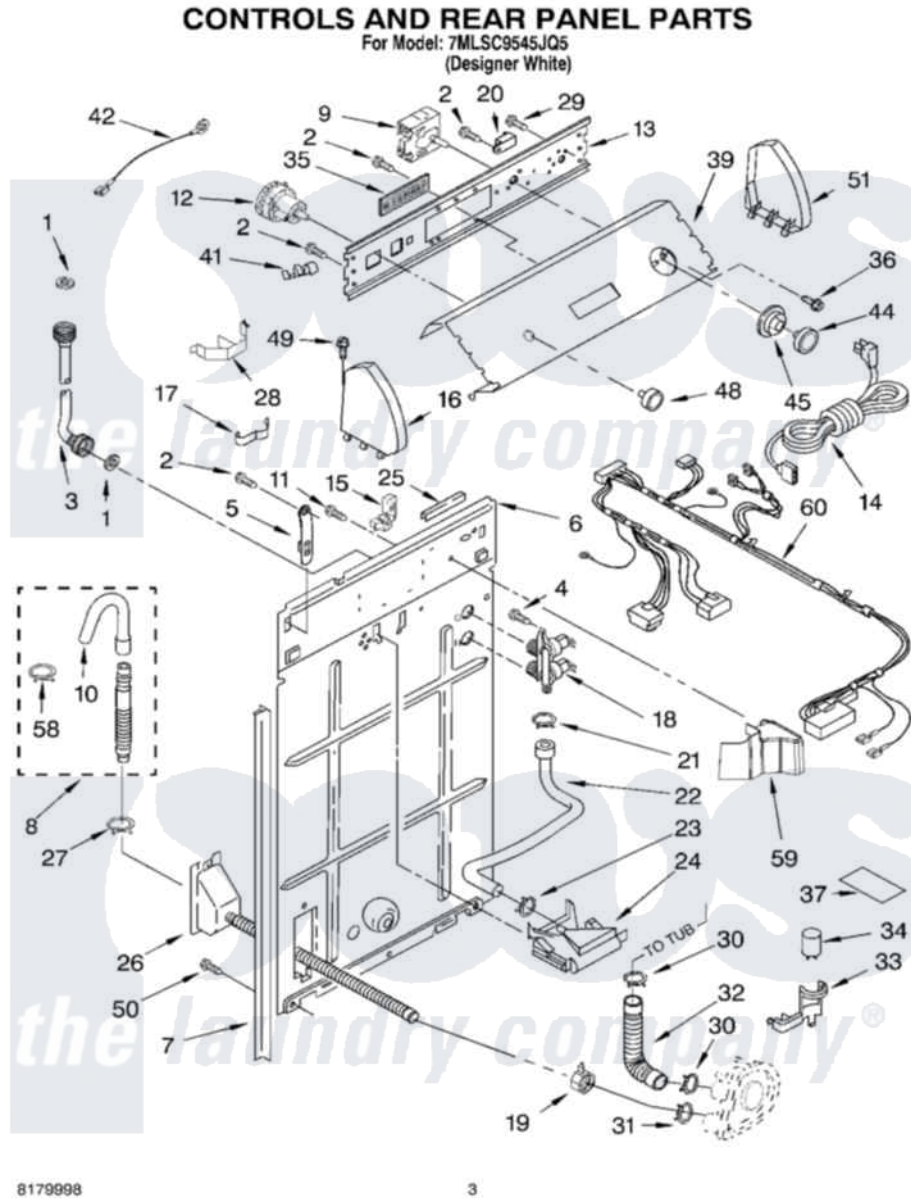

Whirlpool 7MLSC9545JQ5 02 - CONTROLS AND REAR PANEL PARTS

Whirlpool [Residential Whirlpool 7MLSC9545JQ5 Washer Parts](#) Parts Diagram 02 - CONTROLS AND REAR PANEL PARTS

[Click on the part number to view part](#)

Item	Original Part Number	Replaced By	Status	Part Description
1	3976300	16123		Washer Inlet-Hose Miscellaneous Parts Must be Ordered Separately.
2	90767			Screw, 8A X 3/8 HeX Washer Head Tapping
3	3949374	89503		Hose-Inlet
"	3949375	89503		Hose-Inlet
4	9740848			Screw, Mixing Valve Mounting
5	8318255	8568314		Strap, Console
6	8318405			Panel, Rear
7	62747			Pad, Rear Panel
8	3951609	285664		Hose
"	3949556	285664		Hose
"	3357090	285702		Hose
9	3951702			Timer, Control
10	3357027			Nozzle, Hose Drain
11	3351614			Screw, Gearcase Cover

11	3551014		Mounting
12	3366846	W10335056	Switch-WL
13	3950194		Bracket, Control
14	8532158	W10130795	Cord-Power
15	3949468	285777	Relief-Str
16	8271369	279962	Endcap
17	3347812	8528351	Clip
18	3952164	285805	Valve-Inlet
19	3976395		Restraint, Hose
20	694419		Mini-Buzzer
21	370451	596669	Clamp, Manifold
22	3357328		Hose, Vacuum Break
23	371503	596669	Clamp, Manifold
24	387606	3360977	Break-Vac
25	303294	3367669	Protector, Edge
26	8317940	W10358149	Drain Hose Assembly
27	3366912	356138	Clamp, Hose
28	8055003		Clip, Harness And Pressure Switch
29	3179795		Screw, Ground
30	3363366	616099	Clamp
31	8317496	285655	Clamp, Hose
32	3951449	285871	Hose
33	8318201	8318046	Clip, Capacitor
34	661606	8572717	Capacitor, Motor Start
35	8532101		Switch, Touch-Pad
36	3400818		Screw, Timer Mounting
37	3976286		Shield, Capacitor
39	8532157		Panel, Console
41	357572	W10113937	Clip, Grounding
42	3398893	3395559	Wire
44	8271345	3957824	Knob, Timer
45	8271351	3957849	Dial, Timer
48	8271339	3957799	Knob, Control
49	388326		Screw, 8-18 X 1.25
50	62863	3390631	Screw, 10-16 X 3/8
51	8271363	279962	Endcap
58	3366913	3357331	Clamp, Drain
59	8314879		Shield, Inlet Valve
60	3956137		Harness, Wiring