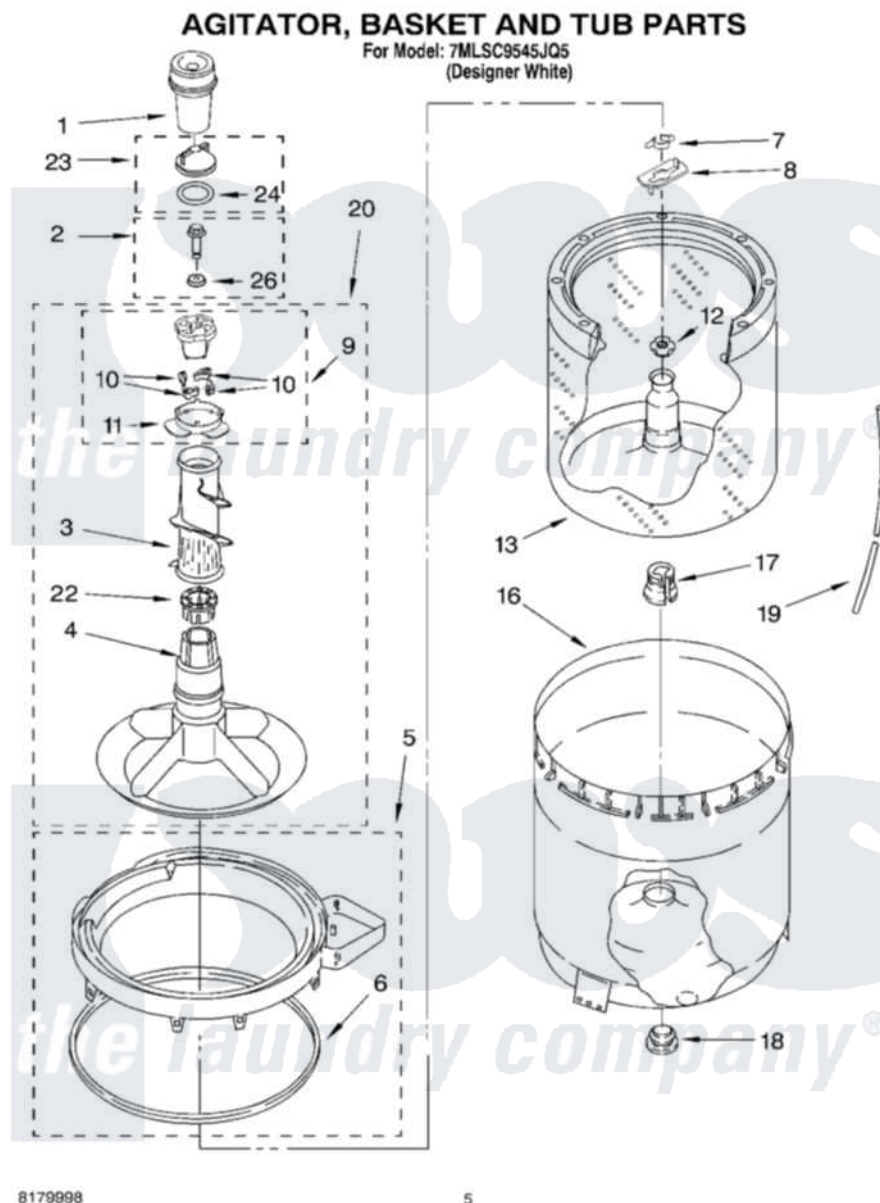

Whirlpool 7MLSC9545JQ5 03 - AGITATOR, BASKET AND TUB PARTS

Whirlpool Residential Whirlpool 7MLSC9545JQ5 Washer Parts Parts Diagram 03 - AGITATOR, BASKET AND TUB PARTS

[Click on the part number to view part](#)

Item	Original Part Number	Replaced By	Status	Part Description
1	63580			Dispenser, Fabric Softener
2	358237			Screw And Washer
3	3363003			Mover, Clothes
4	3951632			Agitator
5	8528150	W10445870		Ring-Tub
6	3359585	3976308		Gasket, Tub Ring
7	3354845			Clip, Agitator
8	3355921	8543666		Washer, Agitator
9	3951682	285809		Cam-Agitator
10	3366877	80040		Dog-Agitator
11	3952374			Bearing, Driven Cam
12	21366			Nut, Spanner
13	3951983	W10389328		Clothes Container, Assembly
16	63849			Strain Relief, Power Cord
17	389140			Tub Block, Basket Drive
18	383727			Gasket, Centerpod

19	3347780	353244	Hose, Pressure Switch
20	3951744		Agitator Assembly
22	3951608		Spacer, Thrust
23	3354733	W10074580	Cap, Barrier
24	3348855	W10072840	Fabric Softener
26	3949550		Washer