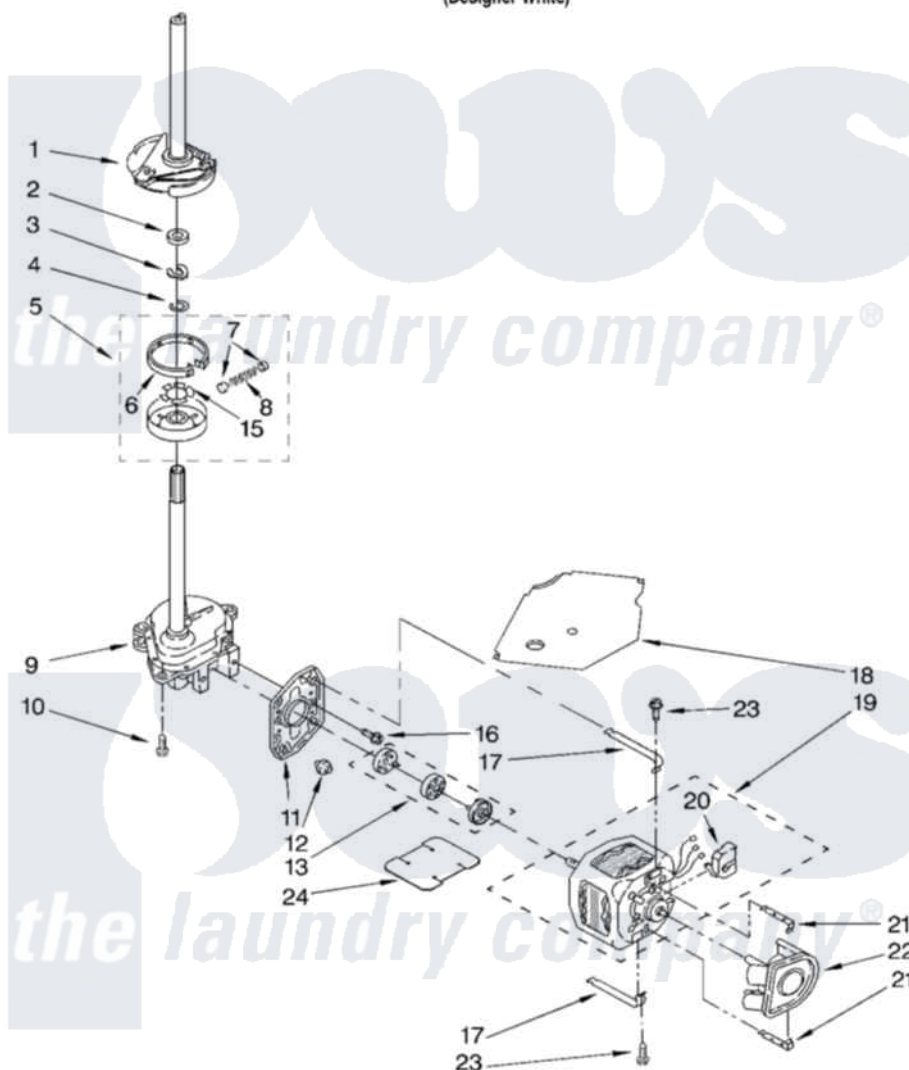

Whirlpool 7MLSC9545JQ5 04 - BRAKE, CLUTCH, GEARCASE, MOTOR AND PUMP PARTS

BRAKE, CLUTCH, GEARCASE, MOTOR AND PUMP PARTS

For Model: 7MLSC9545JQ5
(Designer White)

8179998

7

Whirlpool [Residential Whirlpool 7MLSC9545JQ5 Washer Parts](#) Parts Diagram 04 - BRAKE, CLUTCH, GEARCASE, MOTOR AND PUMP PARTS

[Click on the part number to view part](#)

Item	Original Part Number	Replaced By	Status	Part Description
1	388952	285792		Basketdrive
2	63292			Washer, Spin Tube Thrust
3	62697	W10080230		Ring, Spin Tube Support
4	63283	285353		Ring
5	3951311	285785		Clutch
6	3951308	285790		Lining
7	62646			Cap, Clutch Spring
8	3946792			Spring And Damper Assembly
9	8532118	3360629		Gearcase
10	3357334	3400516		Screw Anti-Rattle
11	62611			Plate, Motor Mount To Gearcase
12	62691			Grommet, Motor
13	285753	285753A		Coupling
15	3355454			Clip, Main Drive

16	3400516		Screw Anti-Rattle
17	3349637	W10086010	Retainer, Motor
18	3362089		Shield, Tub To Motor
19	8528157	661600	Motor, Main Drive
20	3952056		Switch, Main Drive Motor
21	62700	8546127	Retainer, Pump
22	3363394		Pump
23	3387485	273556	Screw, 10-16 X 5/8
24	8316060		Shield, Tub To Motor