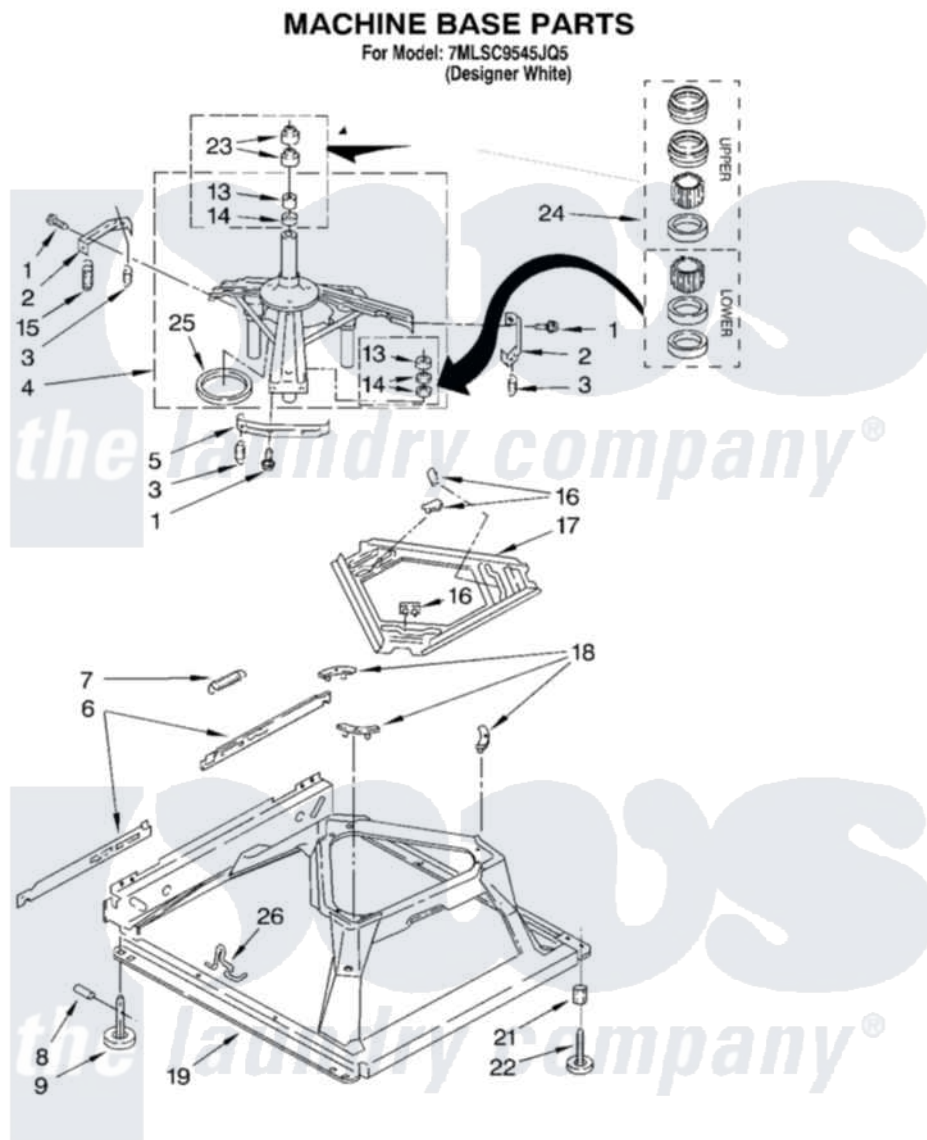

# Whirlpool 7MLSC9545JQ5 05 - MACHINE BASE PARTS

8

8179998

Whirlpool [Residential Whirlpool 7MLSC9545JQ5 Washer Parts](#) Parts Diagram 05 - MACHINE BASE PARTS  
 Click on the part number to view part

| Item | Original Part Number    | Replaced By               | Status | Part Description         |
|------|-------------------------|---------------------------|--------|--------------------------|
| 1    | <a href="#">3400076</a> |                           |        | Screw, Bracket Mounting  |
| 2    | <a href="#">64067</a>   |                           |        | Bracket, Spring Outer    |
| 3    | <a href="#">63907</a>   |                           |        | Spring, Suspension       |
| 4    | 3362087                 | <a href="#">280184</a>    |        | Support                  |
| 5    | <a href="#">64065</a>   |                           |        | Bracket, Spring Outer    |
| 6    | <a href="#">63466</a>   |                           |        | Link, Leveling Mechanism |
| 7    | 62597                   | <a href="#">8316845</a>   |        | Spring                   |
| 8    | <a href="#">62837</a>   |                           |        | Pin, Knurled             |
| 9    | 62596                   | <a href="#">285244</a>    |        | Feet-Leveling            |
| 13   | 3347047                 | <a href="#">8546455</a>   |        | Bearing, Centerpost      |
| 14   | 357409                  | <a href="#">359449</a>    |        | Seal, Agitator Shaft     |
| 15   | 388492                  | <a href="#">W10250667</a> |        | Spring, Counterweight    |
| 16   | 62568                   | <a href="#">285219</a>    |        | Pad                      |
| 17   | <a href="#">3946509</a> |                           |        | Plate, Suspension        |
| 18   | 3363660                 | <a href="#">285744</a>    |        | Pad                      |
| 19   | 3946512                 | <a href="#">285771</a>    |        | Base                     |