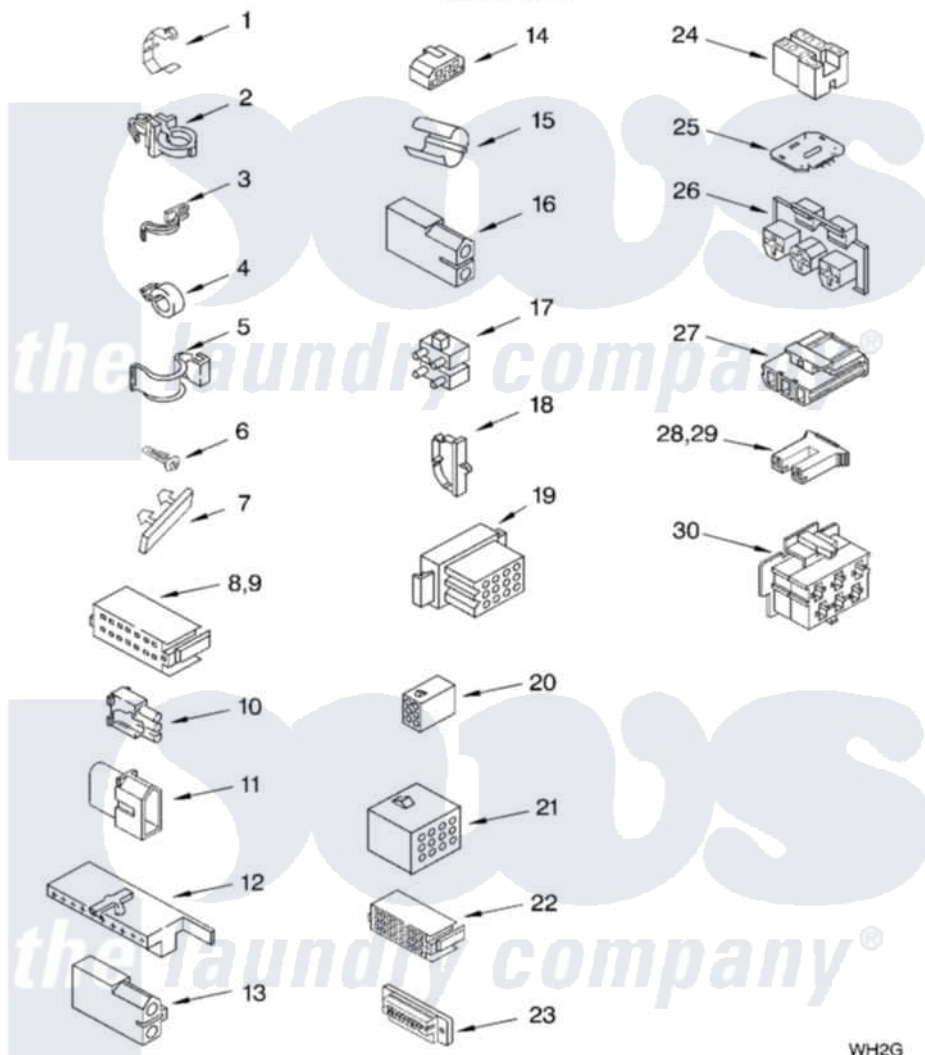

# Whirlpool 7MLSC9545JQ5 06 - WIRING HARNESS PARTS

## WIRING HARNESS PARTS

For Model: 7MLSC9545JQ5  
(Designer White)

8179998

9

WH2G

Whirlpool [Residential Whirlpool 7MLSC9545JQ5 Washer Parts](#) Parts Diagram 06 - WIRING HARNESS PARTS

[Click on the part number to view part](#)

Item	Original Part Number	Replaced By	Status	Part Description
1	<a href="#">3349557</a>			Retainer, Harness
2	388498		Not Available	Clip, Harness
3	3347812	<a href="#">8528351</a>		Clip
4	3352501	<a href="#">8559320</a>		Restraint, Hose
5	<a href="#">90016</a>			Clip, Pressure Switch Hose
6	3390496	<a href="#">8281256</a>		Clip, Harness
7	<a href="#">389379</a>			Retainer, Side To Feature Panel
8	<a href="#">352090</a>			Timer, Block Disconnect
9	<a href="#">352089</a>			Timer, Block Disconnect
10	<a href="#">62889</a>			Receptacle, Terminal
11	<a href="#">353424</a>			Plug, Terminal
12	<a href="#">62505</a>			Block, Disconnect
13	3348075			Block, Disconnect (Motor 3 Speed) (Use Term. 94613 Or 94614)
14	<a href="#">3347243</a>			Block, Disconnect

15	<a href="#">63523</a>		Harness, Protector
16	<a href="#">717252</a>		Receptacle, Terminal
17	387566		Plug, Terminal (4-Way) (Power Cord) (Use M3 Screws)
18	<a href="#">3352944</a>		Clip, Harness
19	3390423	Not Available	Block, Disconnect (12-Way) (Timer) (Use Term. 94613)
20	3347730	Not Available	Receptacle, (6-Way) (Use Term. 94613)
21	388818		Plug, Terminal (12-Way) (Use Term. 94613 Or 94614)
22	3369366	Not Available	Timer, Block Disconnect (Black) (Amp) (Use Term. 3369365)
23	3349494		Connector, Etc
24	60687		Connector, Relay (Use Term. 308569)
25	3407125	<a href="#">3955728</a>	Control, Etc
26	3948617	<a href="#">2172937</a>	Connector
27	<a href="#">3360056</a>		Connector
28	<a href="#">3354925</a>		Block, Connector
29	<a href="#">3354926</a>		Block, Connector
30	3948615	Not Available	Connector (T.P.A.) (6-Circuit) (Temp. Switch) (Use Term. 3948619 OR 3948620.)