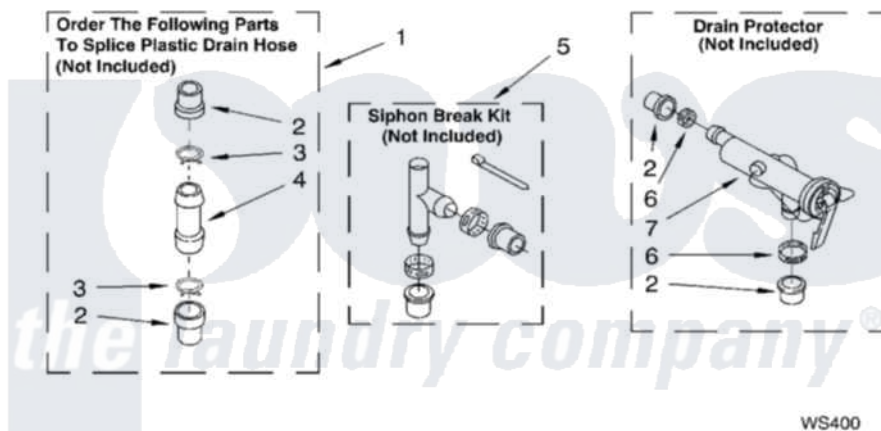

WATER SYSTEM PARTS

For Model: 7MLSC9545JQ5
(Designer White)

8179998

11

Whirlpool Residential Whirlpool 7MLSC9545JQ5 Washer Parts Parts Diagram 07 - WATER SYSTEM PARTS

Click on the part number to view part

Item	Original Part Number	Replaced By	Status	Part Description
1	285442			Water System Parts
2	285321			Water System Parts
3	370447	285655		Clamp, Hose
4	16272			Connector, Straight
5	285320			Water System Parts
6	65349	285655		Clamp, Hose
7	367031			Water System Parts