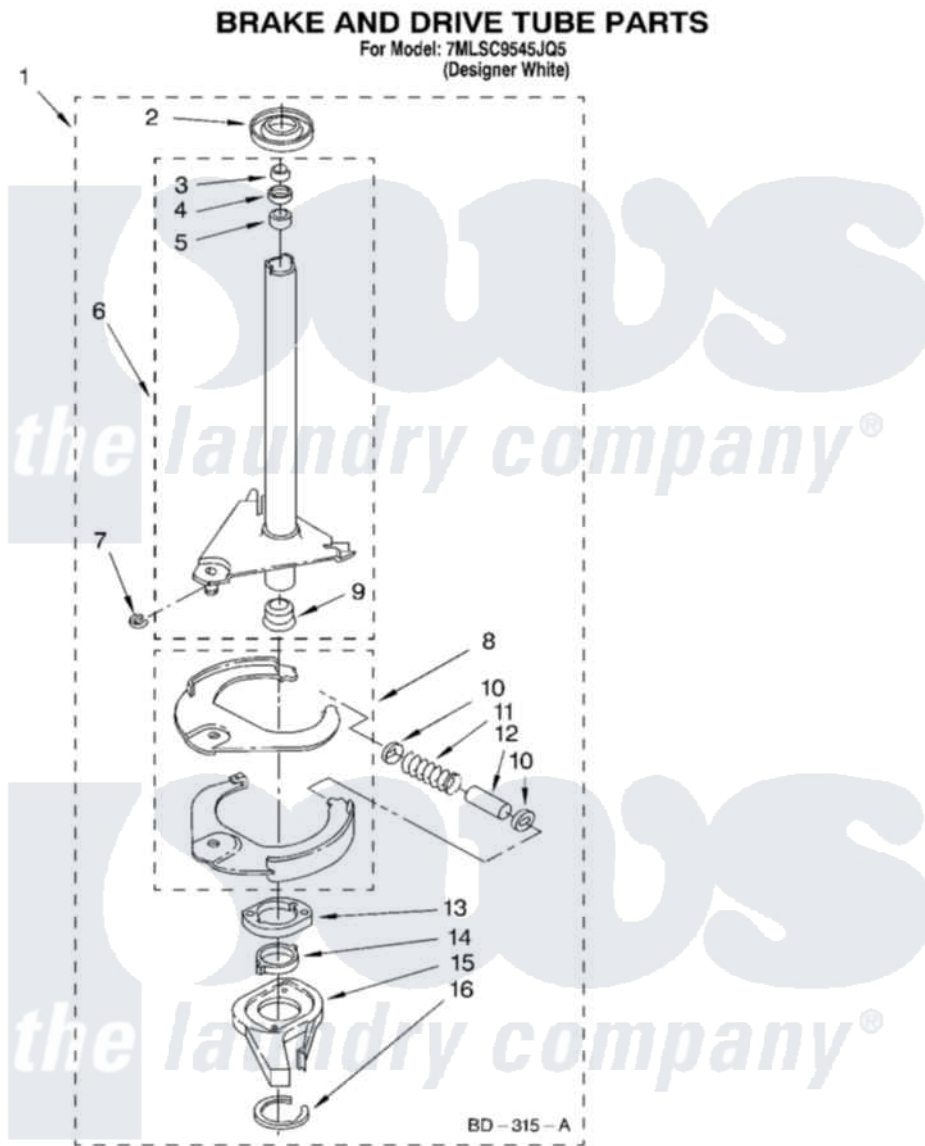

Whirlpool 7MLSC9545JQ5 08 - BRAKE AND DRIVE TUBE PARTS

12

8179998

Whirlpool Residential Whirlpool 7MLSC9545JQ5 Washer Parts Parts Diagram 08 - BRAKE AND DRIVE TUBE PARTS
Click on the part number to view part

Item	Original Part Number	Replaced By	Status	Part Description
1	388952	285792		Basketdrive
2	62658			Ring, Thrust
3	91939			Seal, Shaft
4	356427			Seal, Spin Pinion
5	356937			Spacer, Drive Tube
6	64027	64208		Tube-Spin
7	64035	W10083190		Ring, Retaining
8	64232	285438		Shoe-Brake
9	62703	8546462		"T" Bearing, Spin Tube
10	62648	285658		Sleeve
11	387806		Not Available	Spring, Brake
12	62909	285658		Sleeve
13	63023	8546461		Cam, Brake Release
14	63022			Sleeve, Cam
15	64194	285790		Lining
16	90368	W10083200		Ring, Retaining

" N/A

Not Available

FOLLOWING PARTS NOT
ILLUSTRATED

" [285208](#)

Lubricant