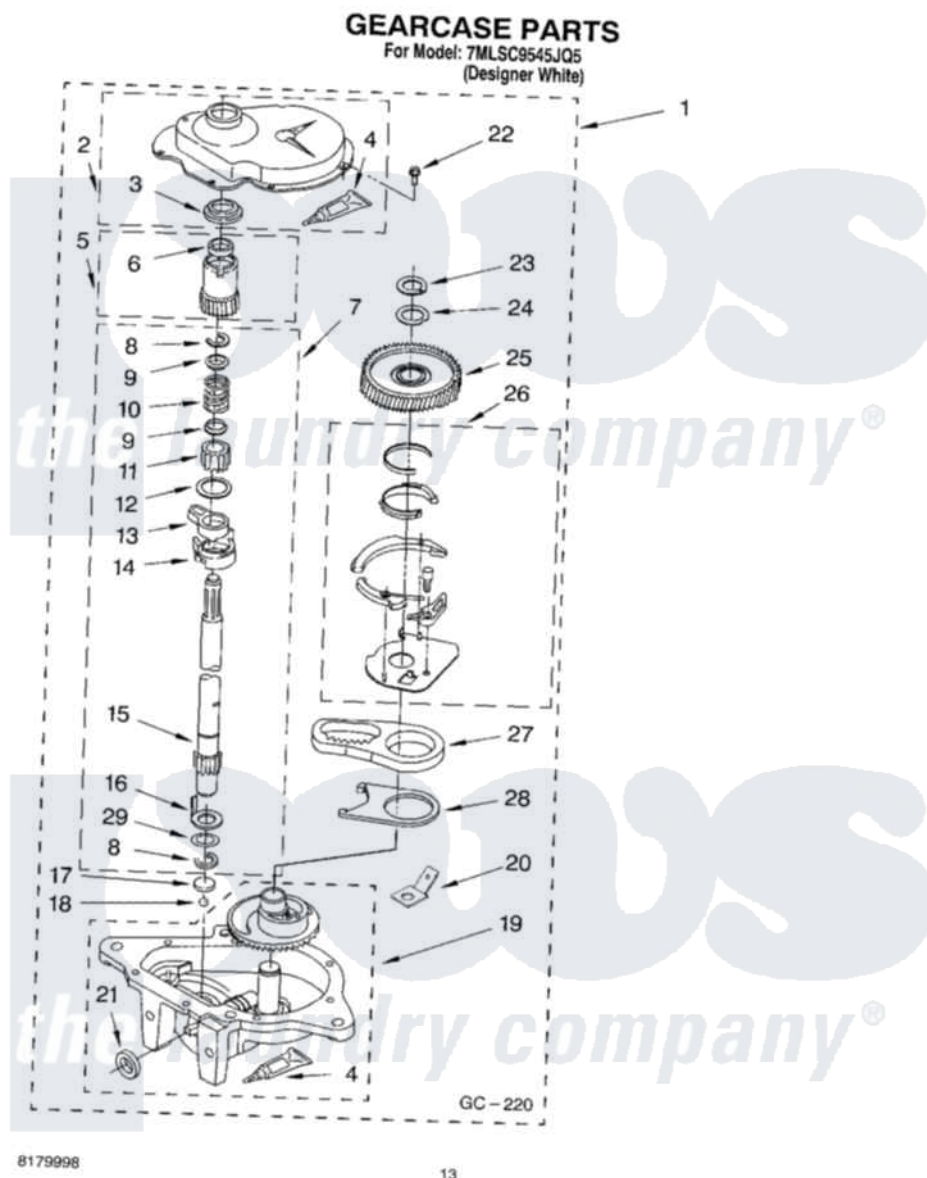

# Whirlpool 7MLSC9545JQ5 09 - GEARCASE PARTS

Whirlpool Residential Whirlpool 7MLSC9545JQ5 Washer Parts Parts Diagram 09 - GEARCASE PARTS  
Click on the part number to view part

Item	Original Part Number	Replaced By	Status	Part Description
1	8532118	<a href="#">3360629</a>		Gearcase
2	<a href="#">285202</a>			Cover, Gearcase
3	<a href="#">3349985</a>			Seal, Gearcase Cover
4	<a href="#">285195</a>			Sealer Sealer, Gasket
5	63320	<a href="#">285362</a>		Gear and Pinion
6	<a href="#">356427</a>			Seal, Spin Pinion
7	<a href="#">389387</a>			Shaft, Agitator
8	90369		Not Available	Ring, Retaining (2)
9	<a href="#">62677</a>			Retainer, Spring
10	<a href="#">62676</a>			Spring, Agitator
11	63273	<a href="#">285509</a>		Shaft, Agitator
12	<a href="#">62619</a>			Washer, Agitator Gear
13	62580	<a href="#">285206</a>		Cam-Agitator
14	62581	<a href="#">285206</a>		Cam-Agitator
15	<a href="#">285509</a>			Shaft, Agitator
16	<a href="#">62618</a>			Washer, Cam Thrust

17	16018	<a href="#">285205</a>	Bearing
18	85529	<a href="#">285205</a>	Bearing
19	389230	<a href="#">285515</a>	Gearcase
20	3949116	Not Available	BLOCK TAB, TERMINAL
21	<a href="#">285352</a>		Seal Kit, Thrust Plug
22	<a href="#">3351614</a>		Screw, Gearcase Cover Mounting
23	3362552	<a href="#">285765</a>	Ring-Retrn
24	285735	<a href="#">285766</a>	Washer Kit, Thrust
25	62570	<a href="#">285362</a>	Gear and Pinon
26	388253	<a href="#">999516</a>	Shelf-Glas
27	3349296	<a href="#">8546456</a>	Rack, Connecting
28	<a href="#">62621</a>		Actuator, Shift
29	<a href="#">388815</a>		Washer, Intermediate 1 3976263 Miscellaneous Parts Bag 2 3976300 Washer, Inlet Hose 3 3366913 Clamp, Hose