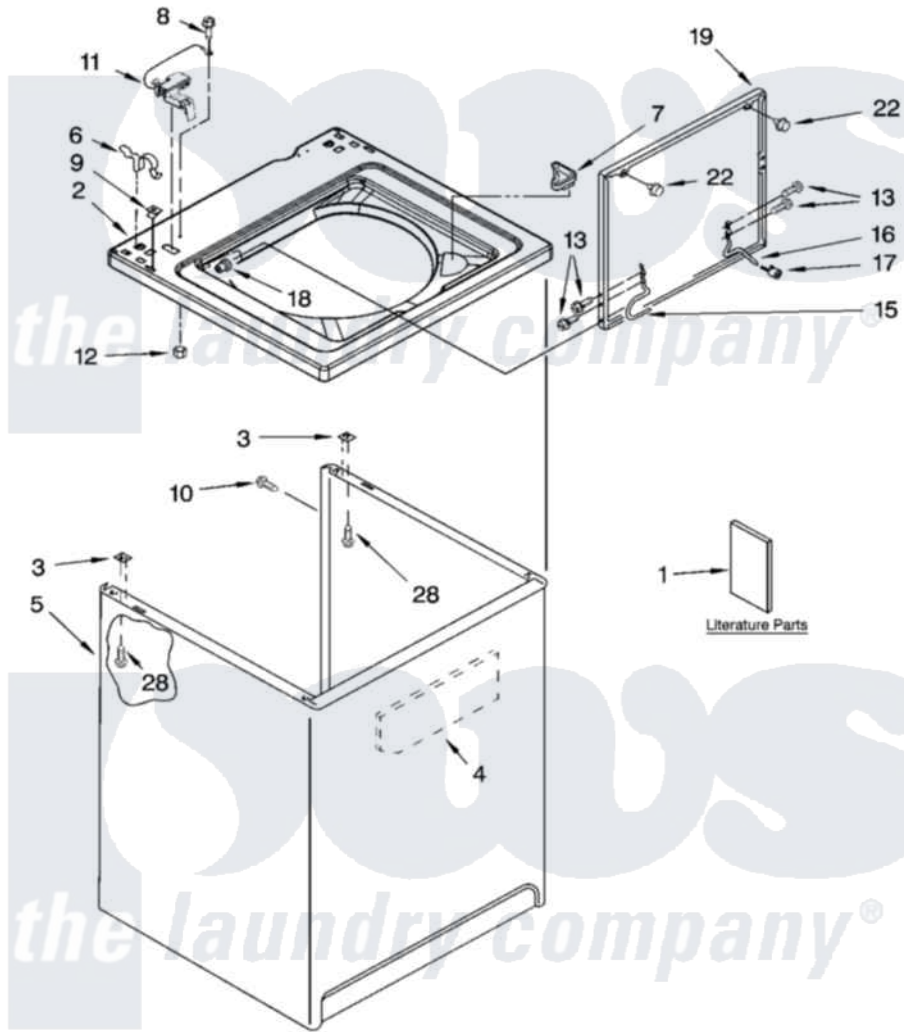

Whirlpool 7MLSC9545JQ6 01 - TOP AND CABINET PARTS

TOP AND CABINET PARTS

For Model: 7MLSC9545JQ6
(Designer White)

AUTOMATIC
WASHER

10-03 Litho in U.S.A. (dtd)

1

Part No. 8180141

Whirlpool [Residential Whirlpool 7MLSC9545JQ6 Washer Parts](#) Parts Diagram 01 - TOP AND CABINET PARTS
Click on the part number to view part

Item	Original Part Number	Replaced By	Status	Part Description
1	LIT3954763		Not Available	Literature Parts (Installation Instructions)
"	LIT8539772		Not Available	Literature Parts (Energy Guide (Mexico))
"	LIT8539737		Not Available	Literature Parts (Use & Care Guide)
"	LIT8542633		Not Available	Literature Parts (Wiring Diagram)
2	8318064			Top
3	62750			Spacer, Cabinet To Top (4)
4	3976348			Absorber, Sound
5	63424			Cabinet
6	62780			Clip, Top And Cabinet And Rear Panel
7	3362952			Dispenser, Bleach
8	3351614			Screw, Gearcase Cover Mounting
9	357213			Nut, Push-In
10	3357011	308685		Side Trim)

11	8318084		Switch, Lid
12	3400901	680762	Nut
13	3351355	W10119828	Screw, Lid Hinge Mounting
15	8318088		Hinge, Lid
16	54583		Hinge, Lid
17	19119		Bumper, Lid Hinge
18	21258		Bearing, Lid Hinge
19	8557513	3957617	Lid
22	9724509		Bumper, Lid
28	3390631		Screw, 10-16 X 3/8