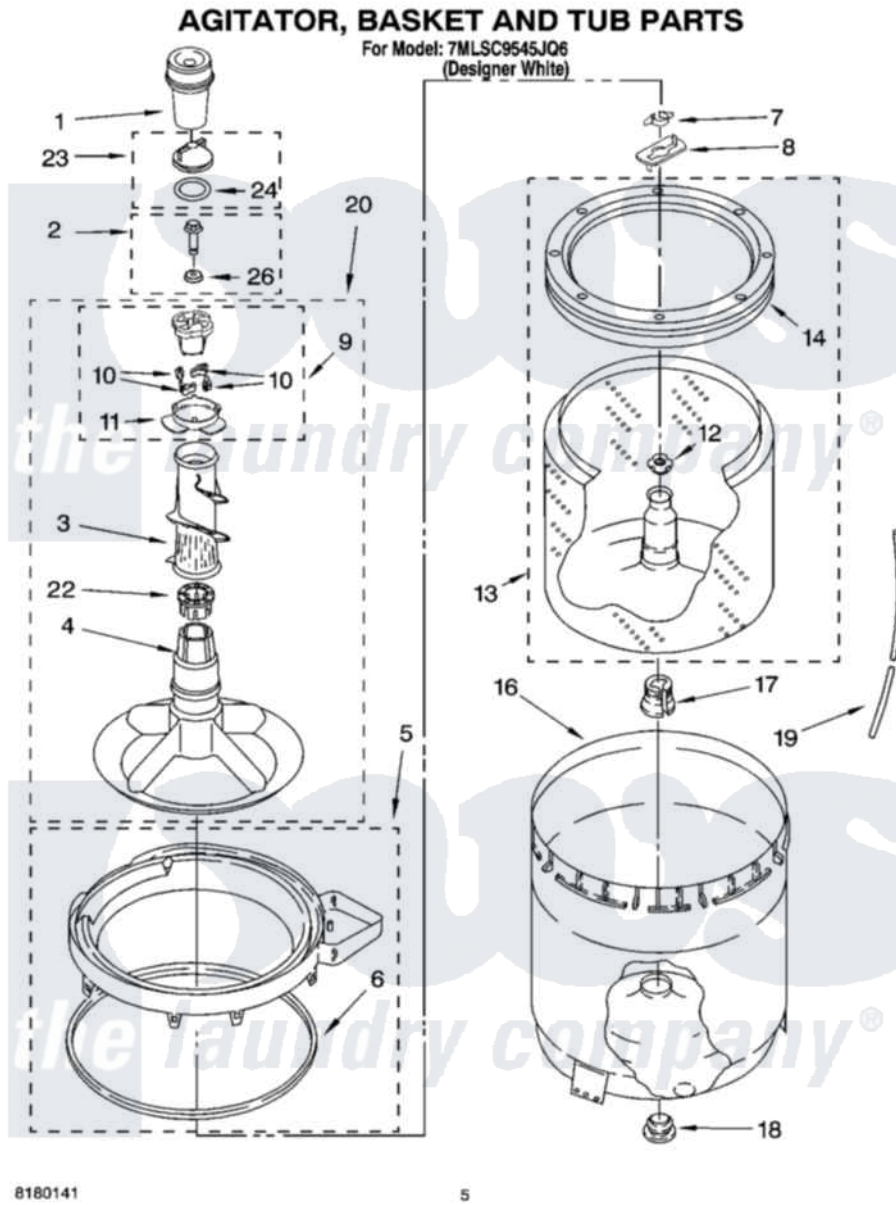

Whirlpool 7MLSC9545JQ6 03 - AGITATOR, BASKET AND TUB PARTS

Whirlpool Residential Whirlpool 7MLSC9545JQ6 Washer Parts Parts Diagram 03 - AGITATOR, BASKET AND TUB PARTS

[Click on the part number to view part](#)

Item	Original Part Number	Replaced By	Status	Part Description
1	63580			Dispenser, Fabric Softener
2	358237			Screw And Washer
3	3363003			Mover, Clothes
4	3951632			Agitator
5	8528150	W10445870		Ring-Tub
6	3976308			Gasket, Tub Ring
7	3354845			Clip, Agitator
8	3355921	8543666		Washer, Agitator
9	3951682	285809		Cam-Agitator
10	3366877	80040		Dog-Agitator
11	3952374			Bearing, Driven Cam
12	21366			Nut, Spanner
13	8526016	W10389328		Clothes Container, Assembly
14	8519788	387240		Ring, Balance
16	63849			Strain Relief, Power Cord
17	389140			Tub Block, Basket Drive

18	383727		Gasket, Centerpodt
19	3347780	353244	Hose, Pressure Switch
20	3951744		Agitator Assembly
22	3951608		Spacer, Thrust
23	3354733	W10074580	Cap, Barrier
24	3348855	W10072840	Fabric Softener
26	3949550		Washer