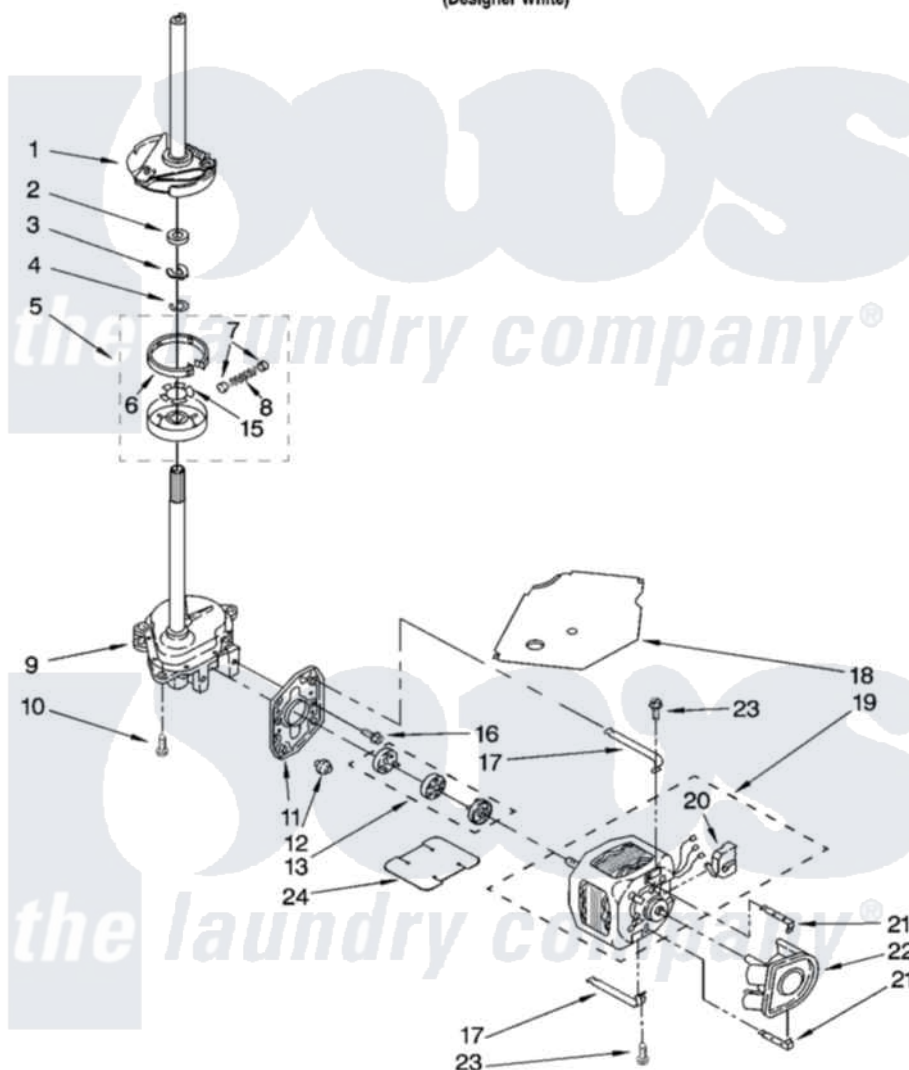

Whirlpool 7MLSC9545JQ6 04 - BRAKE, CLUTCH, GEARCASE, MOTOR AND PUMP PARTS

BRAKE, CLUTCH, GEARCASE, MOTOR AND PUMP PARTS

For Model: 7MLSC9545JQ6
(Designer White)

8180141

7

Whirlpool [Residential Whirlpool 7MLSC9545JQ6 Washer Parts](#) Parts Diagram 04 - BRAKE, CLUTCH, GEARCASE, MOTOR AND PUMP PARTS
Click on the part number to view part

Item	Original Part Number	Replaced By	Status	Part Description
1	388952	285792		Basketdrive
2	63292			Washer, Spin Tube Thrust
3	62697	W10080230		Ring, Spin Tube Support
4	63283	285353		Ring
5	3951311	285785		Clutch
6	3951308	285790		Lining
7	62646			Cap, Clutch Spring
8	3946792			Spring And Damper Assembly
9	8532118	3360629		Gearcase
10	3357334	3400516		Screw Anti-Rattle
11	62611			Plate, Motor Mount To Gearcase
12	62691			Grommet, Motor
13	285753	285753A		Coupling
15	3355454			Clip, Main Drive

16	3400516		Screw Anti-Rattle
17	3349637	W10086010	Retainer, Motor
18	3362089		Shield, Tub To Motor
19	8528157	661600	Motor, Main Drive
20	3952056		Switch, Main Drive Motor
21	8546127		Retainer, Pump
22	3363394		Pump
23	3387485	273556	Screw, 10-16 X 5/8
24	8316060		Shield, Tub To Motor