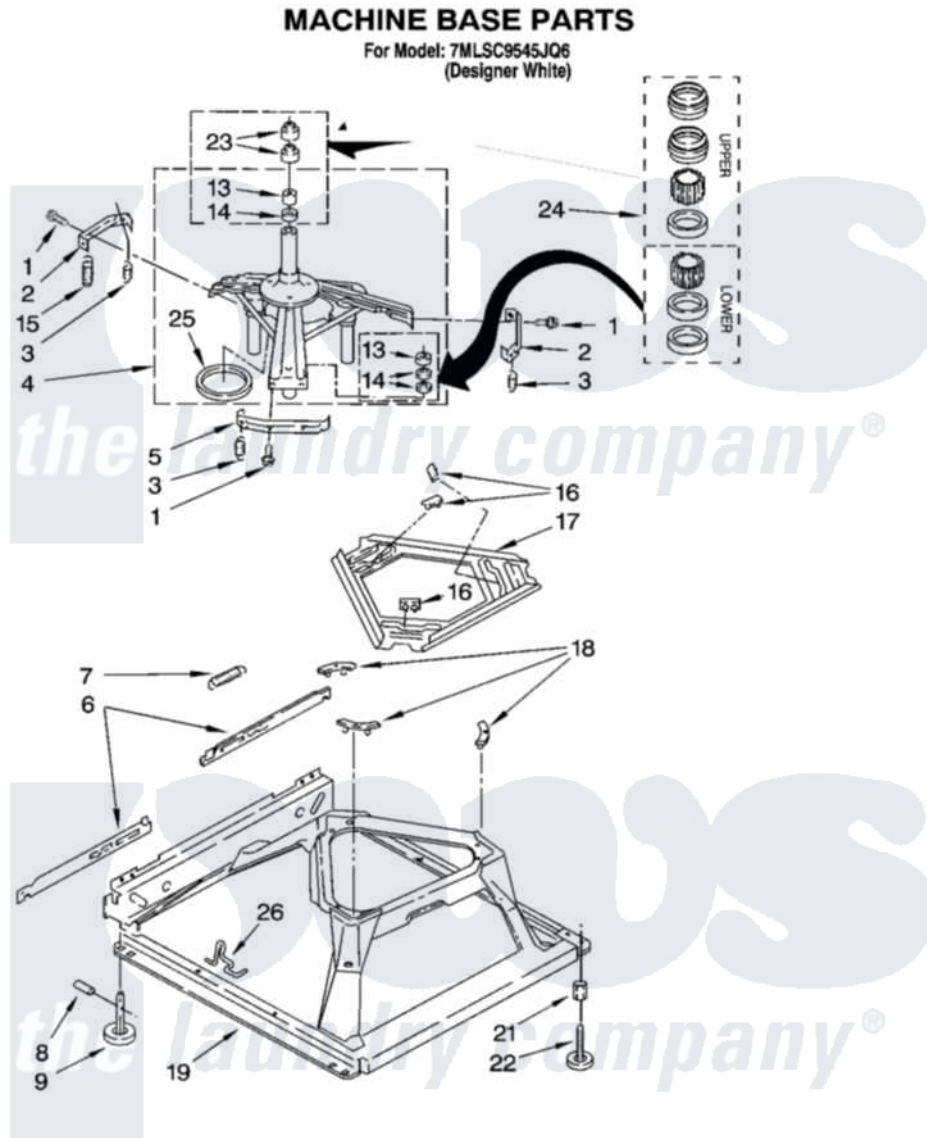

Whirlpool 7MLSC9545JQ6 05 - MACHINE BASE PARTS

8

8180141

Whirlpool [Residential Whirlpool 7MLSC9545JQ6 Washer Parts](#) Parts Diagram 05 - MACHINE BASE PARTS
Click on the part number to view part

Item	Original Part Number	Replaced By	Status	Part Description
1	3400076			Screw, Bracket Mounting
2	64067			Bracket, Spring Outer
3	63907			Spring, Suspension
4	3362087	280184		Support
5	64065			Bracket, Spring Outer
6	63466			Link, Leveling Mechanism
7	62597	8316845		Spring
8	62837			Pin, Knurled
9	62596	285244		Feet-Leveling
13	3347047	8546455		Bearing, Centerpost
14	357409	359449		Seal, Agitator Shaft
15	388492	W10250667		Spring, Counterweight
16	62568	285219		Pad
17	3946509			Plate, Suspension
18	3363660	285744		Pad
19	3946512	285771		Base

21	3359452		Nut, Lock
22	389102	W10001130	Foot, Leveling
23	356934	8577376	Seal, Centerpost
24	285203		Centerpost Bearing Kit
25	63134		Ring, Sound Deadening
26	63806	W10145155	Retainer, Suspension Spring