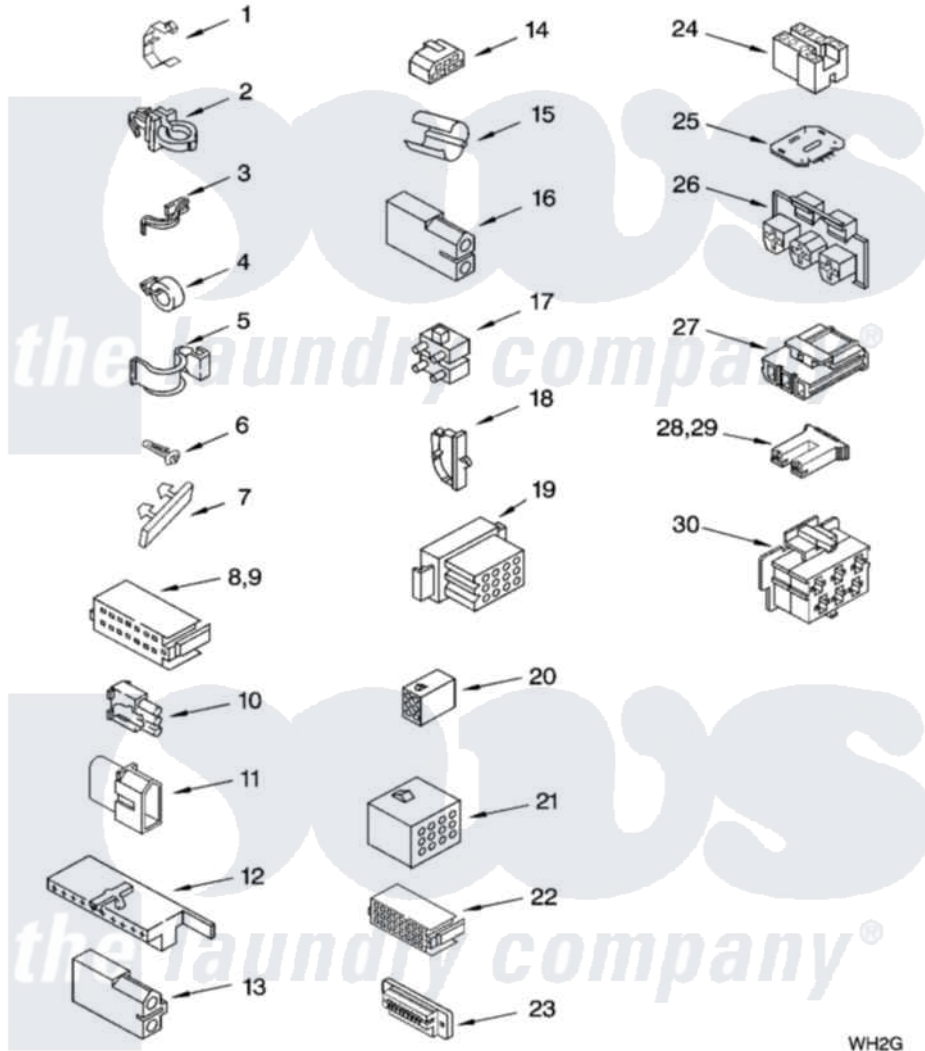

Whirlpool 7MLSC9545JQ6 06 - WIRING HARNESS PARTS

WIRING HARNESS PARTS

For Model: 7MLSC9545JQ6
(Designer White)

WH2G

8180141

9

Whirlpool [Residential Whirlpool 7MLSC9545JQ6 Washer Parts](#) Parts Diagram 06 - WIRING HARNESS PARTS
Click on the part number to view part

Item	Original Part Number	Replaced By	Status	Part Description
1	3349557			Retainer, Harness
2	388498		Not Available	Clip, Harness
3	3347812	8528351		Clip
4	3352501	8559320		Restraint, Hose
5	90016			Clip, Pressure Switch Hose
6	3390496	8281256		Clip, Harness
7	389379			Retainer, Side To Feature Panel
8	352090			Timer, Block Disconnect
9	352089			Timer, Block Disconnect
10	62889			Receptacle, Terminal
11	353424			Plug, Terminal
12	62505			Block, Disconnect
13	3348075			Block, Disconnect (Motor 3 Speed) (Use Term. 94613 Or 94614)
14	3347243			Block, Disconnect

15	63523		Harness, Protector
16	717252		Receptacle, Terminal
17	387566		Plug, Terminal (4-Way) (Power Cord) (Use M3 Screws)
18	3352944		Clip, Harness
19	3390423	Not Available	Block, Disconnect (12-Way) (Timer) (Use Term. 94613)
20	3347730	Not Available	Receptacle, (6-Way) (Use Term. 94613)
21	388818		Plug, Terminal (12-Way) (Use Term. 94613 Or 94614)
22	3369366	Not Available	Timer, Block Disconnect (Black) (Amp) (Use Term. 3369365)
23	3349494		Connector, Etc
24	60687		Connector, Relay (Use Term. 308569)
25	3407125	3955728	Control, Etc
26	3948617	2172937	Connector
27	3360056		Connector
28	3354925		Block, Connector
29	3354926		Block, Connector
30	3948615	Not Available	Connector (T.P.A.) (6-Circuit) (Temp. Switch) (Use Term. 3948619 OR 3948620.)