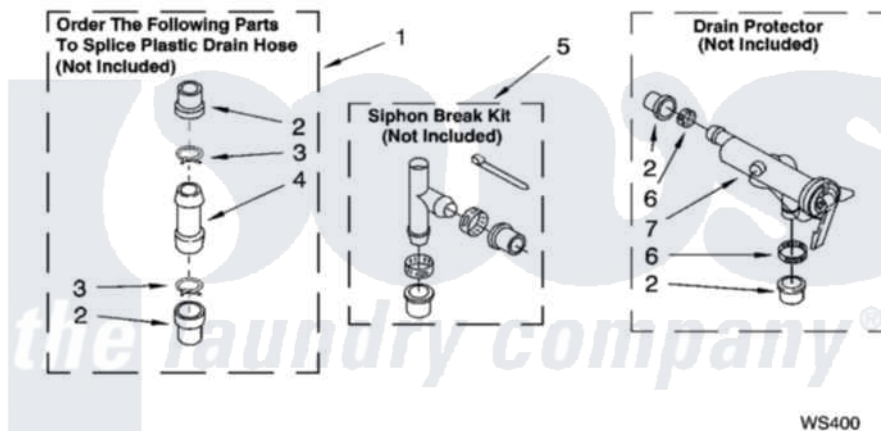

WATER SYSTEM PARTS

For Model: 7MLSC9545JQ6
(Designer White)

WS400

8180141

11

Whirlpool Residential Whirlpool 7MLSC9545JQ6 Washer Parts Parts Diagram 07 - WATER SYSTEM PARTS

Click on the part number to view part

Item	Original Part Number	Replaced By	Status	Part Description
1	285442			Water System Parts
2	285321			Water System Parts
3	370447	285655		Clamp, Hose
4	16272			Connector, Straight
5	285320			Water System Parts
6	65349	285655		Clamp, Hose
7	367031			Water System Parts